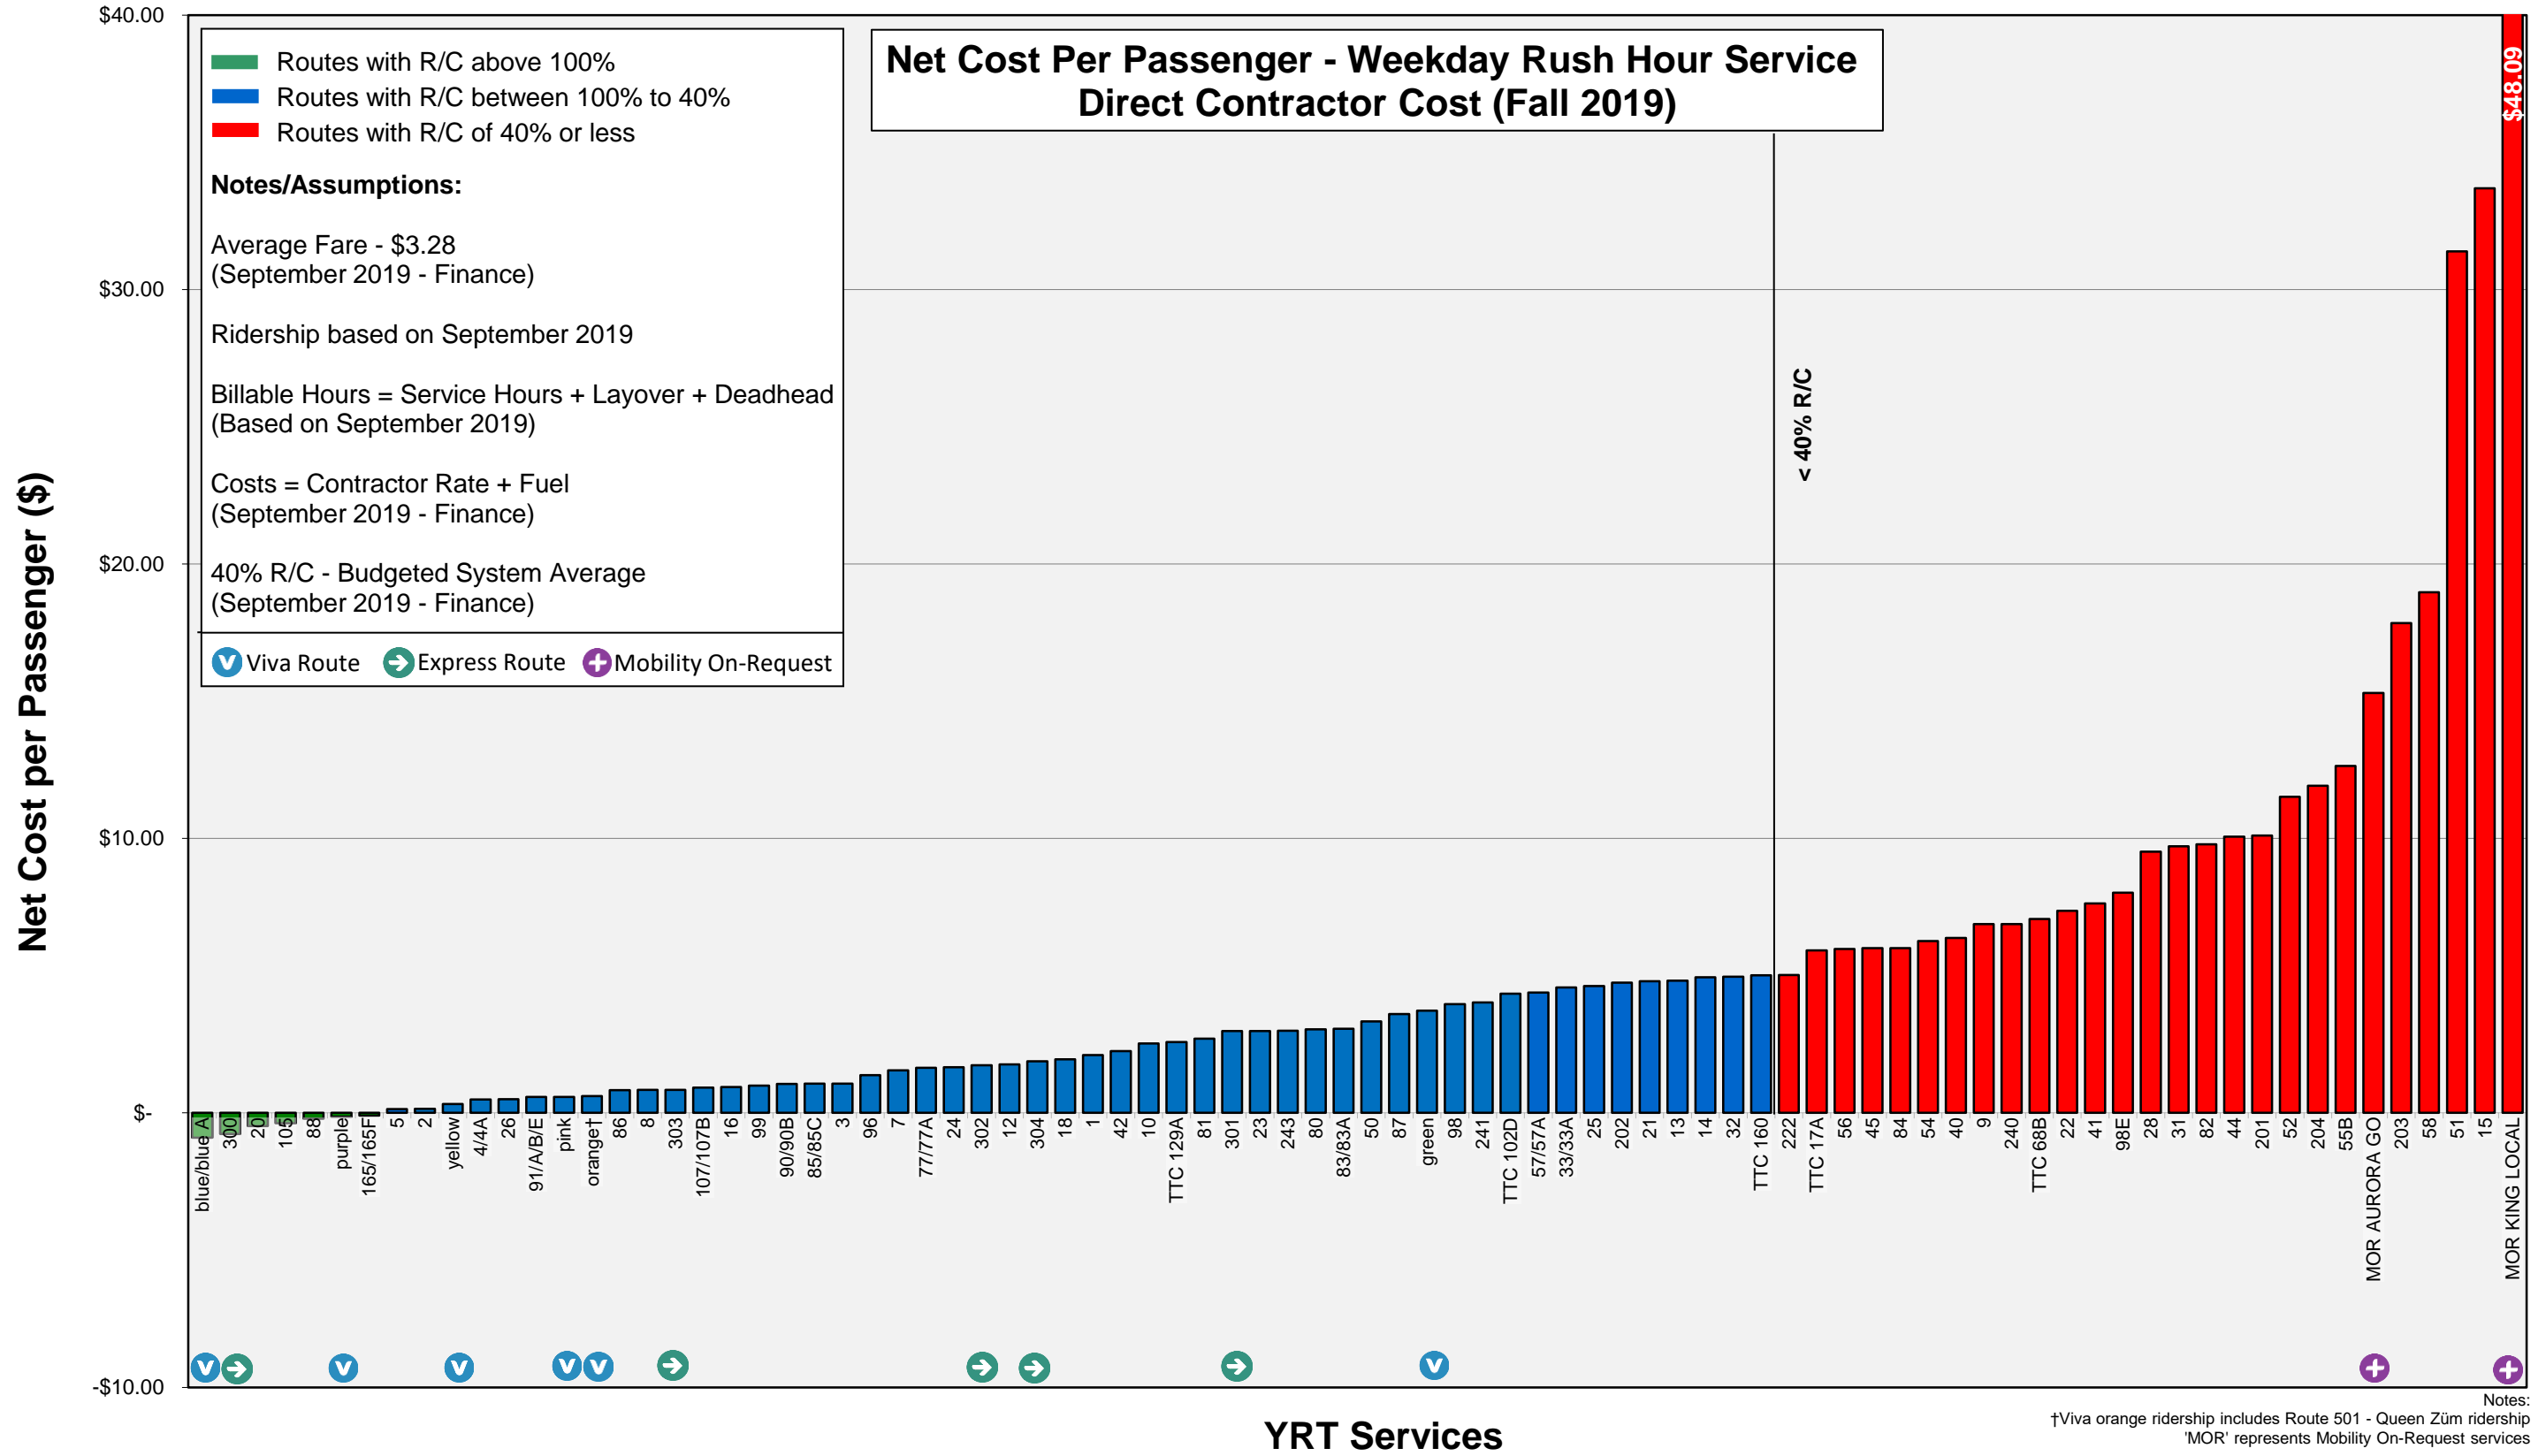

10525815

YRT Services

Notes:
 †Viva orange ridership includes Route 501 - Queen Züm ridership
 'MOR' represents Mobility On-Request services

Notes:
 †Viva orange ridership includes Route 501 - Queen Züm ridership
 'MOR' represents Mobility On-Request services