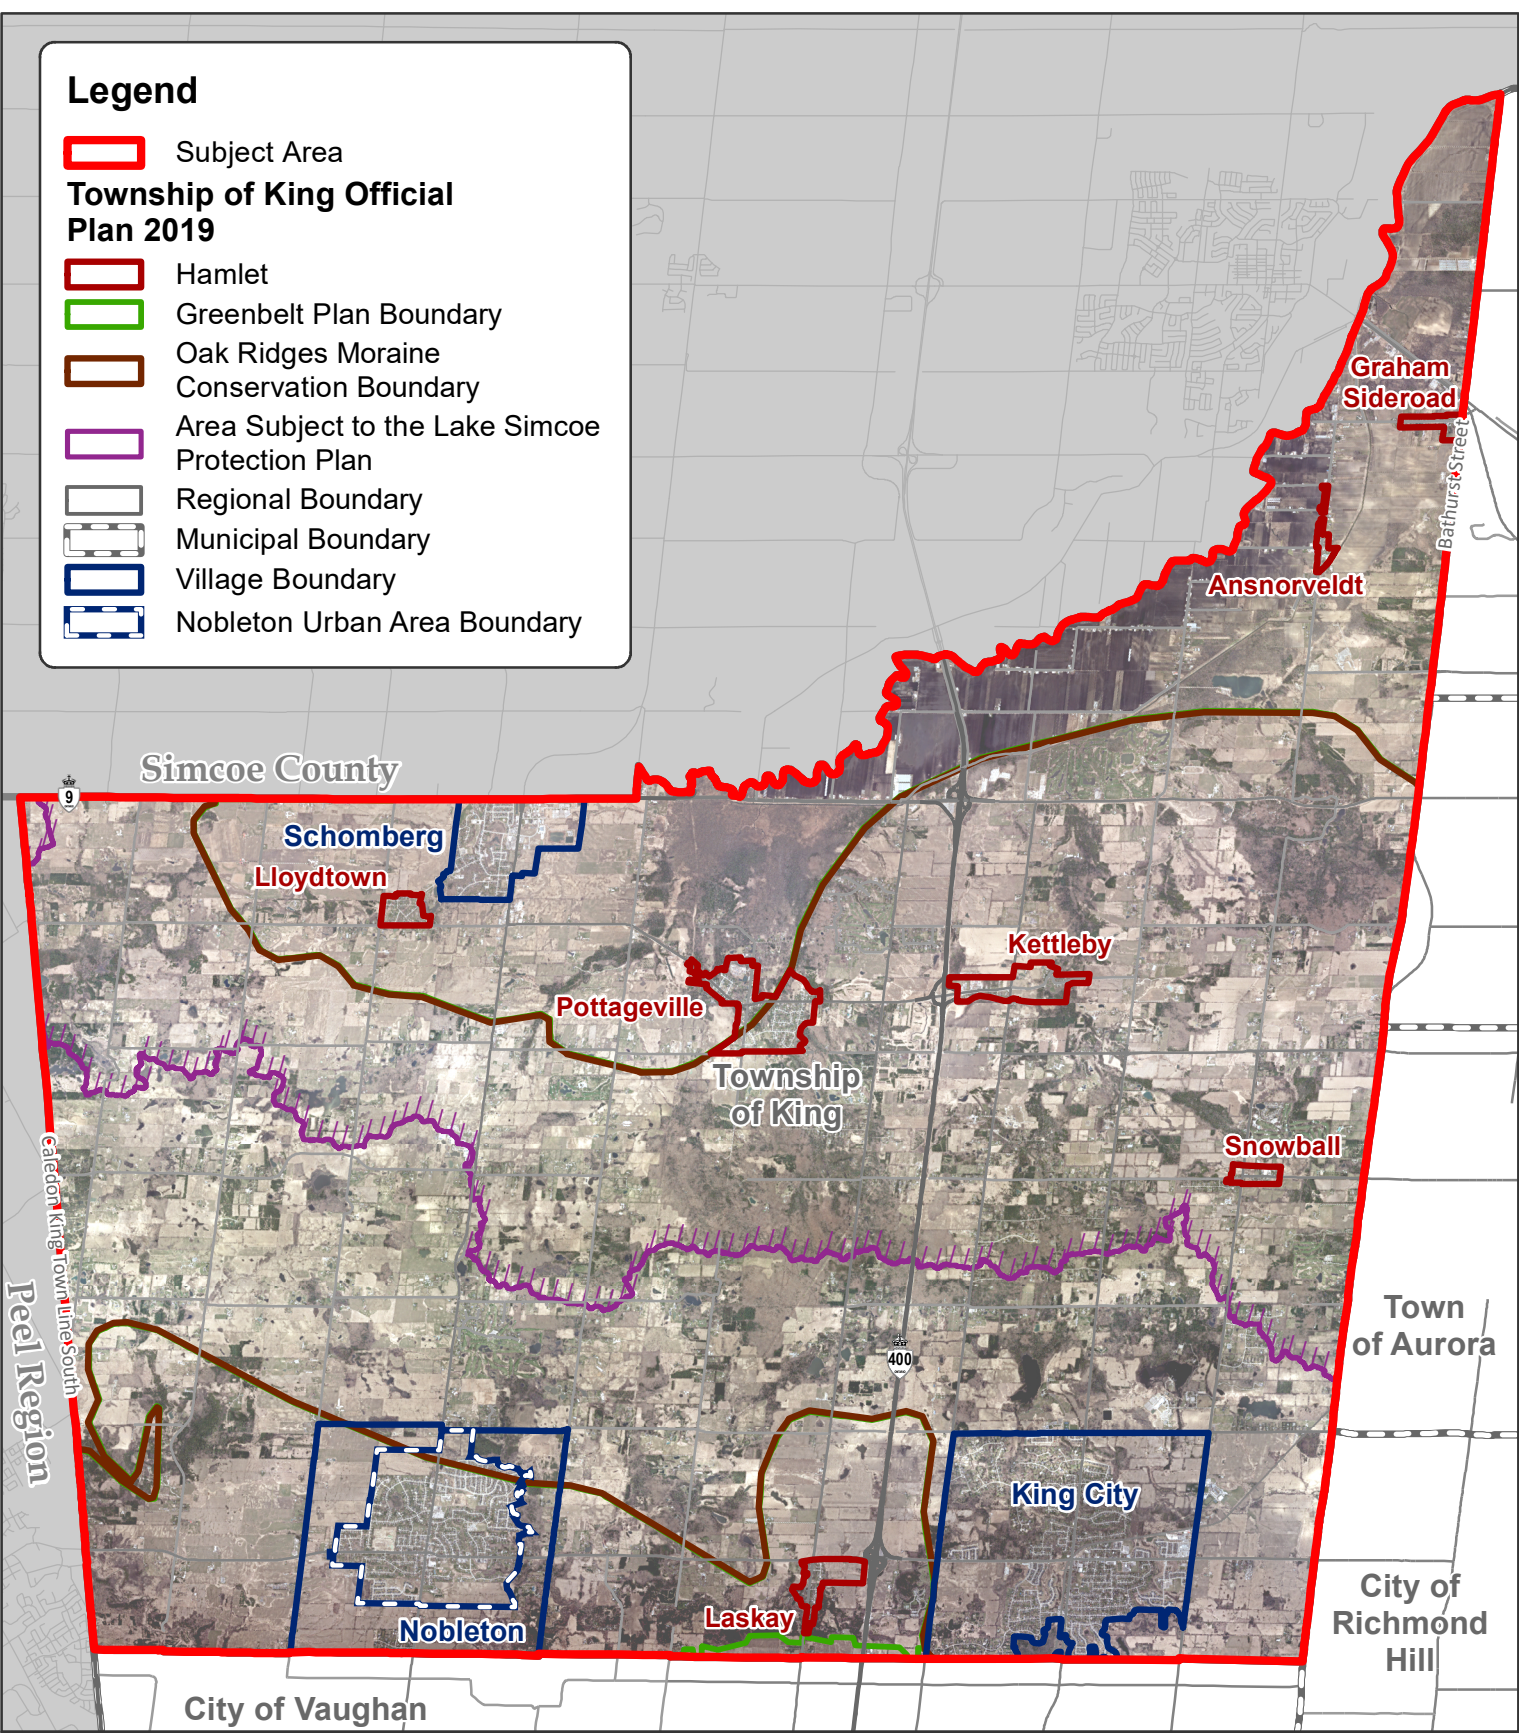

**Legend**

-  Subject Area
- Township of King Official Plan 2019**
-  Hamlet
-  Greenbelt Plan Boundary
-  Oak Ridges Moraine Conservation Boundary
-  Area Subject to the Lake Simcoe Protection Plan
-  Regional Boundary
-  Municipal Boundary
-  Village Boundary
-  Nobleton Urban Area Boundary

**Township of King Official Plan 2019**  
 Location Map and Provincial Plan Boundaries

Produced by:  
 The Regional Municipality of York  
 Corporate Services,  
 Planning and Economic Development  
 July 2020