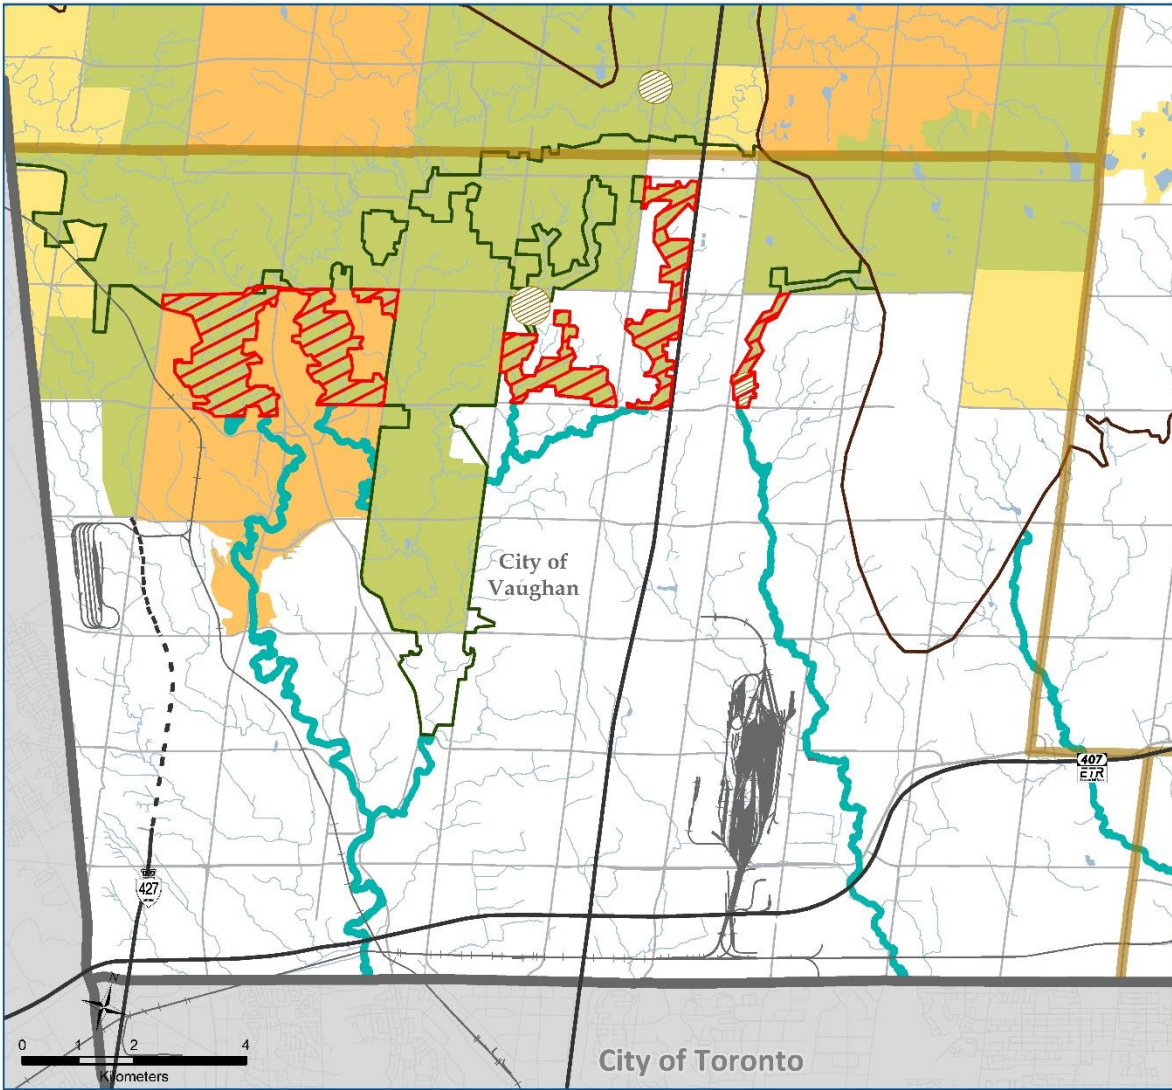

Greenbelt River Valleys Extending into Settlement Areas (Green Fingers) Vaughan

Greenbelt River Valley	Greenbelt Plan Boundary
Agriculture Policy	Hamlet
Rural Policy	River Valley
Towns and Villages	Oak Ridges Moraine Conservation Plan (ORMCP) Boundary
	Hamlet

Produced by: The Regional Municipality of York
Corporate Services Department, Planning and Economic Development Branch
© Copyright, The Regional Municipality of York, November 2020
© Copyright, The Regional Municipalities of Durham and Peel, County of Simcoe, City of Toronto
© Queen's Printer for Ontario 2003-2018, Includes Greenbelt and Oak Ridges Moraine Boundaries and Water Features