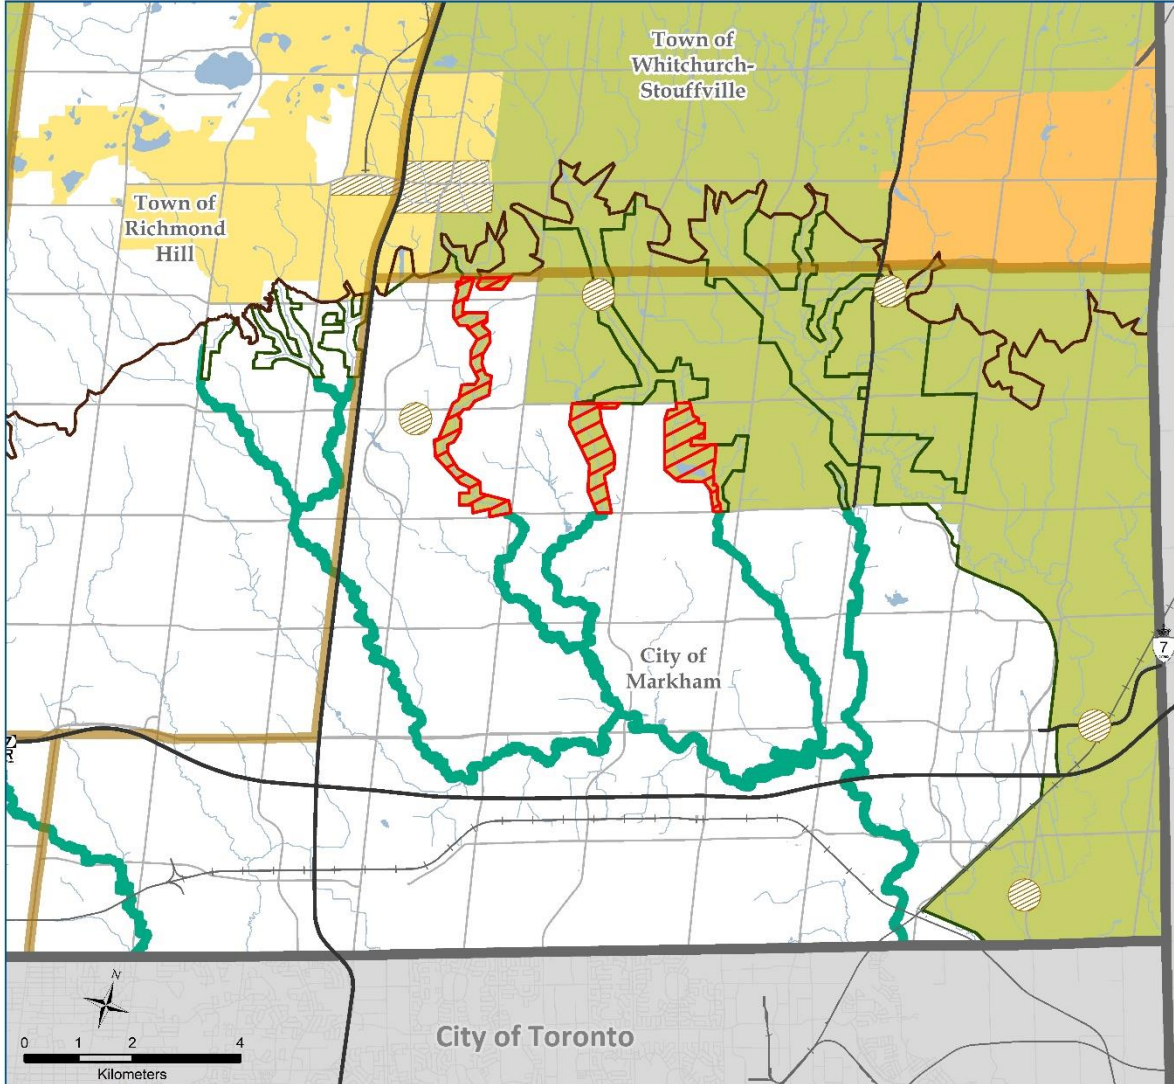

Greenbelt River Valleys Extending into Settlement Areas (Green Fingers) Markham

- | | |
|--|---|
|  Greenbelt River Valley Areas | Greenbelt Plan |
|  Agriculture Policy Area |  Greenbelt Plan Boundary |
|  Rural Policy Area |  Hamlet |
|  Towns and Villages |  River Valley |
| | Oak Ridges Moraine Conservation Plan (ORMCP) |
| |  ORMCP Boundary |
| |  Hamlet |

Produced by: The Regional Municipality of York
 Corporate Services Department, Planning and Economic Development Branch
 © Copyright, The Regional Municipality of York, November 2020
 © Copyright, The Regional Municipalities of Durham and Peel, County of Simcoe, City of Toronto
 © Queen's Printer for Ontario 2003-2018, Includes Greenbelt and Oak Ridges Moraine Boundaries and Water Features

Greenbelt River Valleys Extending into Settlement Areas (Green Fingers) Vaughan

- | | |
|--|---|
|  Greenbelt River Valley |  Greenbelt Plan Boundary |
|  Agriculture Policy |  Hamlet |
|  Rural Policy |  River Valley |
|  Towns and Villages |  Oak Ridges Moraine Conservation Plan (ORMCP) Boundary |
| |  Hamlet |