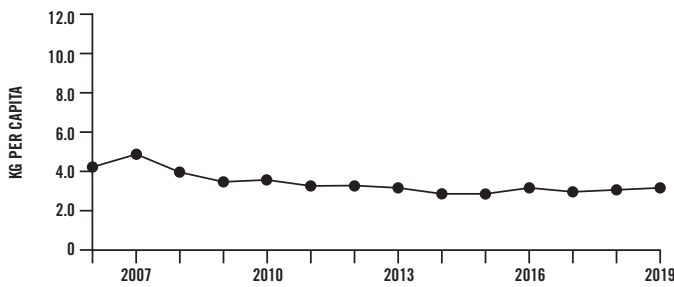

2019 PER CAPITA GREENHOUSE GAS EMISSIONS FROM REGIONAL SERVICES

5% HOUSING YORK INC.

69% TRANSPORTATION SERVICES

13% YORK REGIONAL POLICE

7% COMMUNITY & HEALTH SERVICES

4% WATER, WASTEWATER & SOLID WASTE

2% ADMINISTRATION