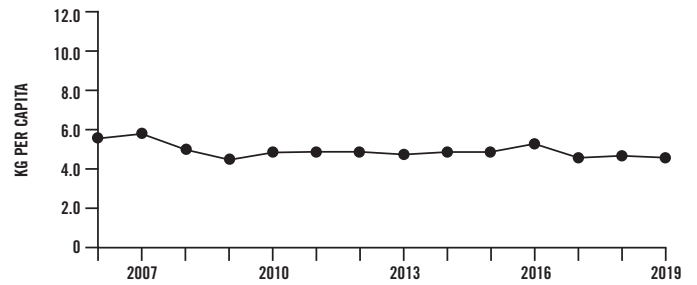

2019 PER CAPITA GREENHOUSE GAS EMISSIONS FROM REGIONAL SERVICES

5% HOUSING YORK INC.

69% TRANSPORTATION SERVICES

13% YORK REGIONAL POLICE

7% COMMUNITY & HEALTH SERVICES

4% WATER, WASTEWATER & SOLID WASTE

2% ADMINISTRATION