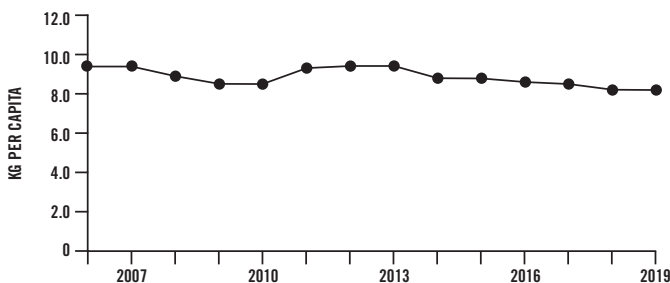

2019 PER CAPITA GREENHOUSE GAS EMISSIONS FROM REGIONAL SERVICES

5% HOUSING YORK INC.

69% TRANSPORTATION SERVICES

13% YORK REGIONAL POLICE

7% COMMUNITY & HEALTH SERVICES

4% WATER, WASTEWATER & SOLID WASTE

2% ADMINISTRATION