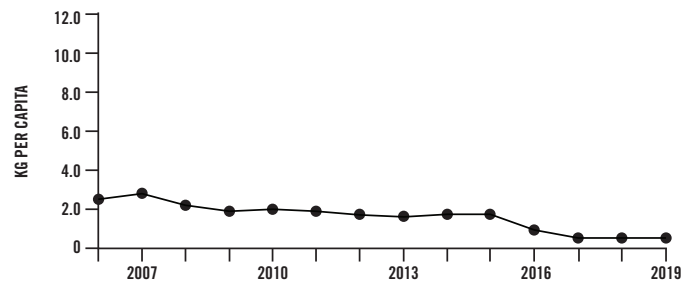

2019 PER CAPITA GREENHOUSE GAS EMISSIONS FROM REGIONAL SERVICES

5% HOUSING YORK INC.

69% TRANSPORTATION SERVICES

13% YORK REGIONAL POLICE

7% COMMUNITY & HEALTH SERVICES

4% WATER, WASTEWATER & SOLID WASTE

2% ADMINISTRATION