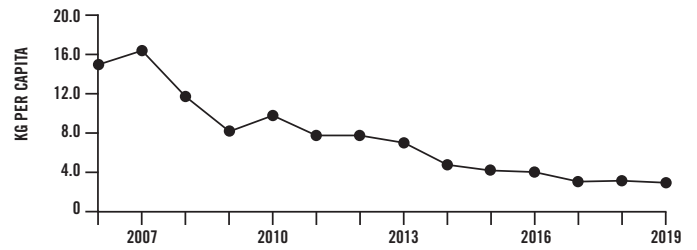

2019 PER CAPITA GREENHOUSE GAS EMISSIONS FROM REGIONAL SERVICES

5% HOUSING YORK INC.

69% TRANSPORTATION SERVICES

13% YORK REGIONAL POLICE

7% COMMUNITY & HEALTH SERVICES

4% WATER, WASTEWATER & SOLID WASTE

2% ADMINISTRATION