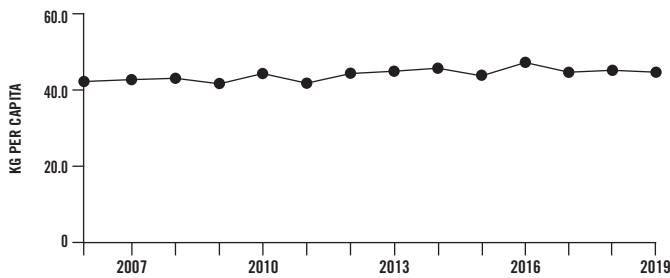

2019 PER CAPITA GREENHOUSE GAS EMISSIONS FROM REGIONAL SERVICES

5% HOUSING YORK INC.

69% TRANSPORTATION SERVICES

13% YORK REGIONAL POLICE

7% COMMUNITY & HEALTH SERVICES

4% WATER, WASTEWATER & SOLID WASTE

2% ADMINISTRATION