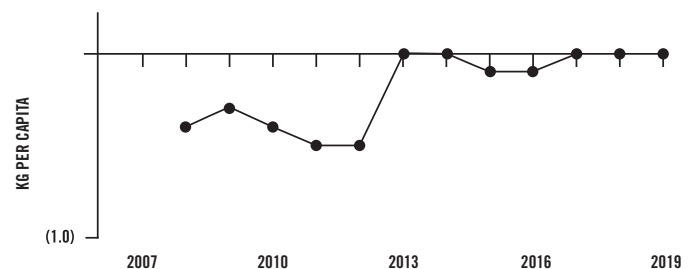

GREEN ENERGY

IN THE NEAR FUTURE, FLEET ELECTRIFICATION STANDS TO HAVE THE GREATEST CONTRIBUTION IN EMISSIONS REDUCTION