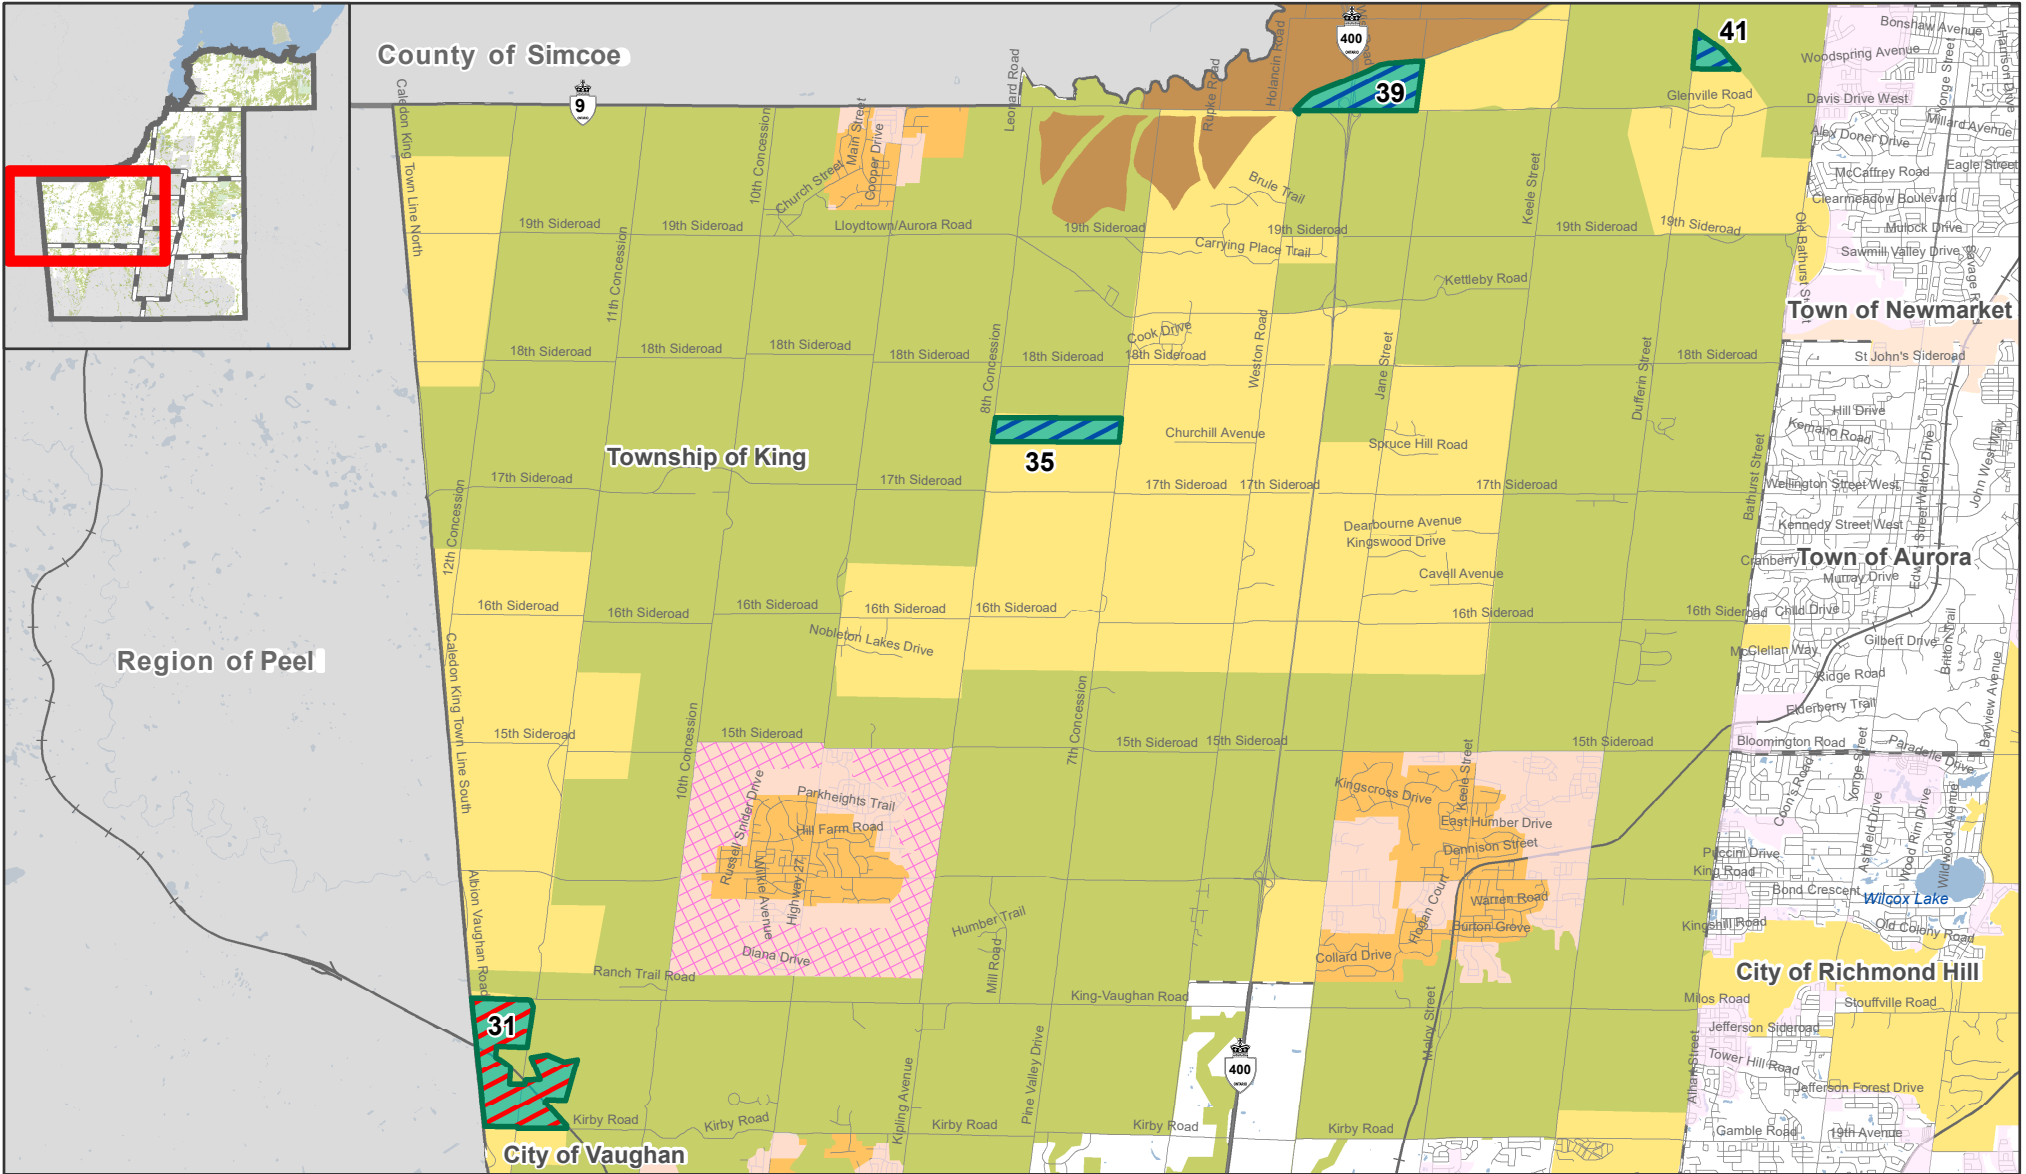

2010 Agricultural and Rural Area

- Agriculture Policy Area
- Holland Marsh Area
- Rural Policy Area
- Towns and Villages
- Regional Boundary

- Municipal Boundary
- Freeway
- Provincial Highway
- Lake Simcoe
- Lake Ontario
- Surrounding Areas
- Railway
- Waterbody
- River

- Agriculture Policy Area
- Rural Policy Area
- Towns and Villages
- Regional Boundary

- Municipal Boundary
- Freeway
- Provincial Highway
- Lake Simcoe
- Lake Ontario
- Surrounding Areas
- Railway
- Waterbody
- River

Preliminary Additional Mapping Analysis

- Proposed to remain Rural
- Proposed to change to Agriculture

Consultant Report Analysis

- Redesignate to Agriculture
- DGA**
- DGA Boundary
- DGA Ag and Rural Unserved Areas