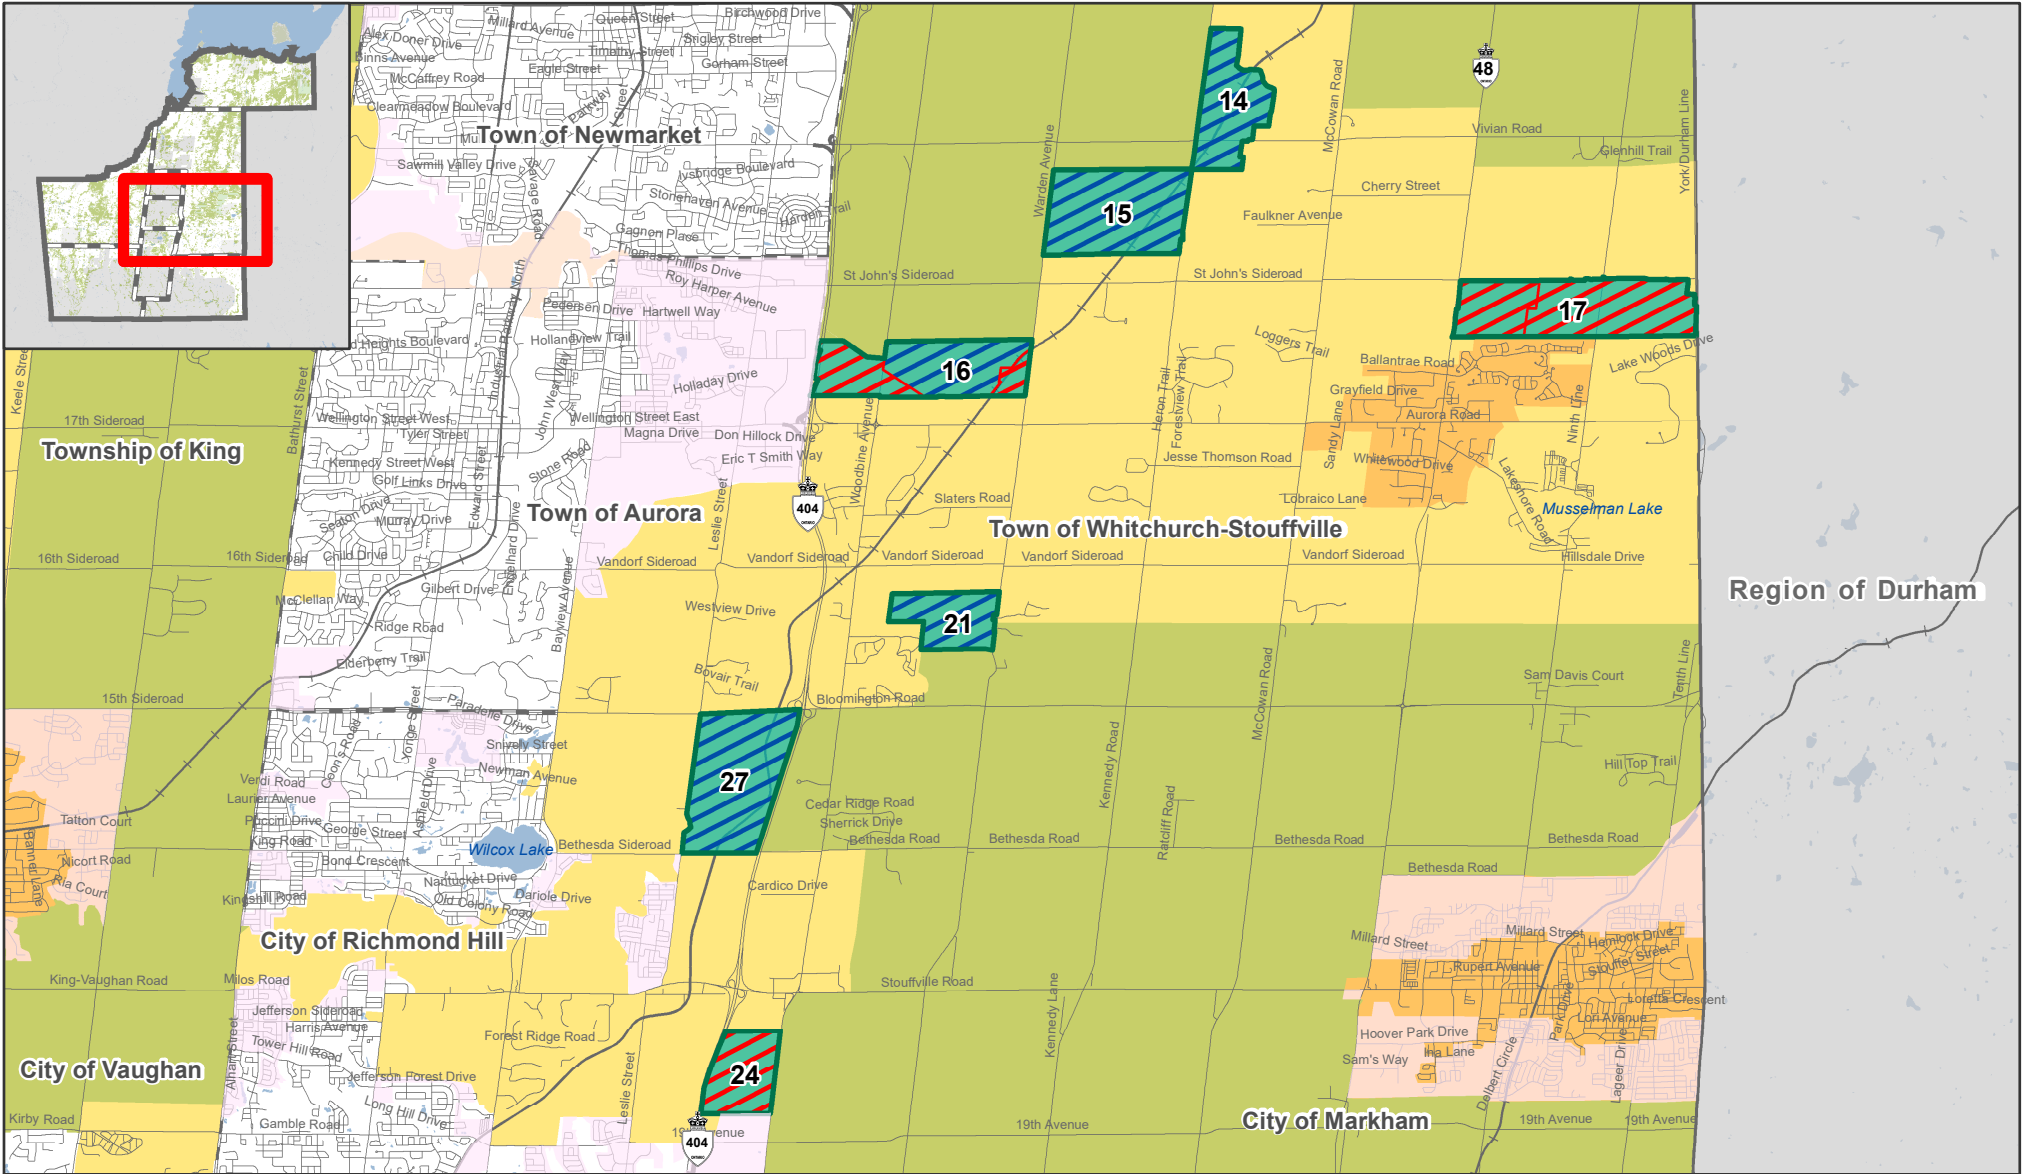

| East | Preliminary Agricultural Land Base Analysis

Preliminary Additional Mapping Analysis

- Proposed to remain Rural
- Proposed to change to Agriculture

Consultant Report Analysis

- Redesignate to Agriculture
- **DGA**
- DGA Boundary

2010 Agricultural and Rural Area

- Agriculture Policy Area
- Rural Policy Area
- Towns and Villages
- Regional Boundary

- Municipal Boundary
- Freeway
- Provincial Highway
- Lake Simcoe
- Lake Ontario
- Surrounding Areas
- Railway
- Waterbody
- River

Produced by:
The Regional Municipality of York
{Branch Name}, {Department Name}
February 2021

Data: Queen's Printer for Ontario 2003-2021

Imagery:
See York.ca for disclaimer information.