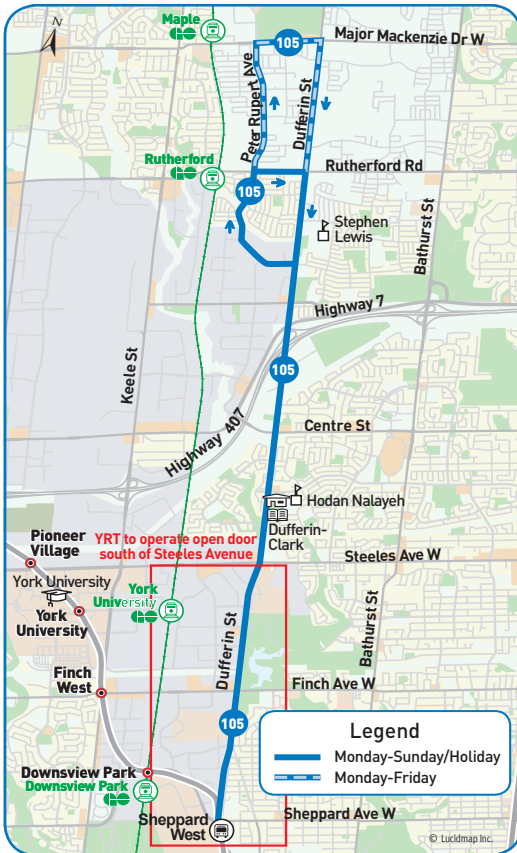

105

Dufferin

YORK
REGION
TRANSIT

ATTACHMENT 1

12969301