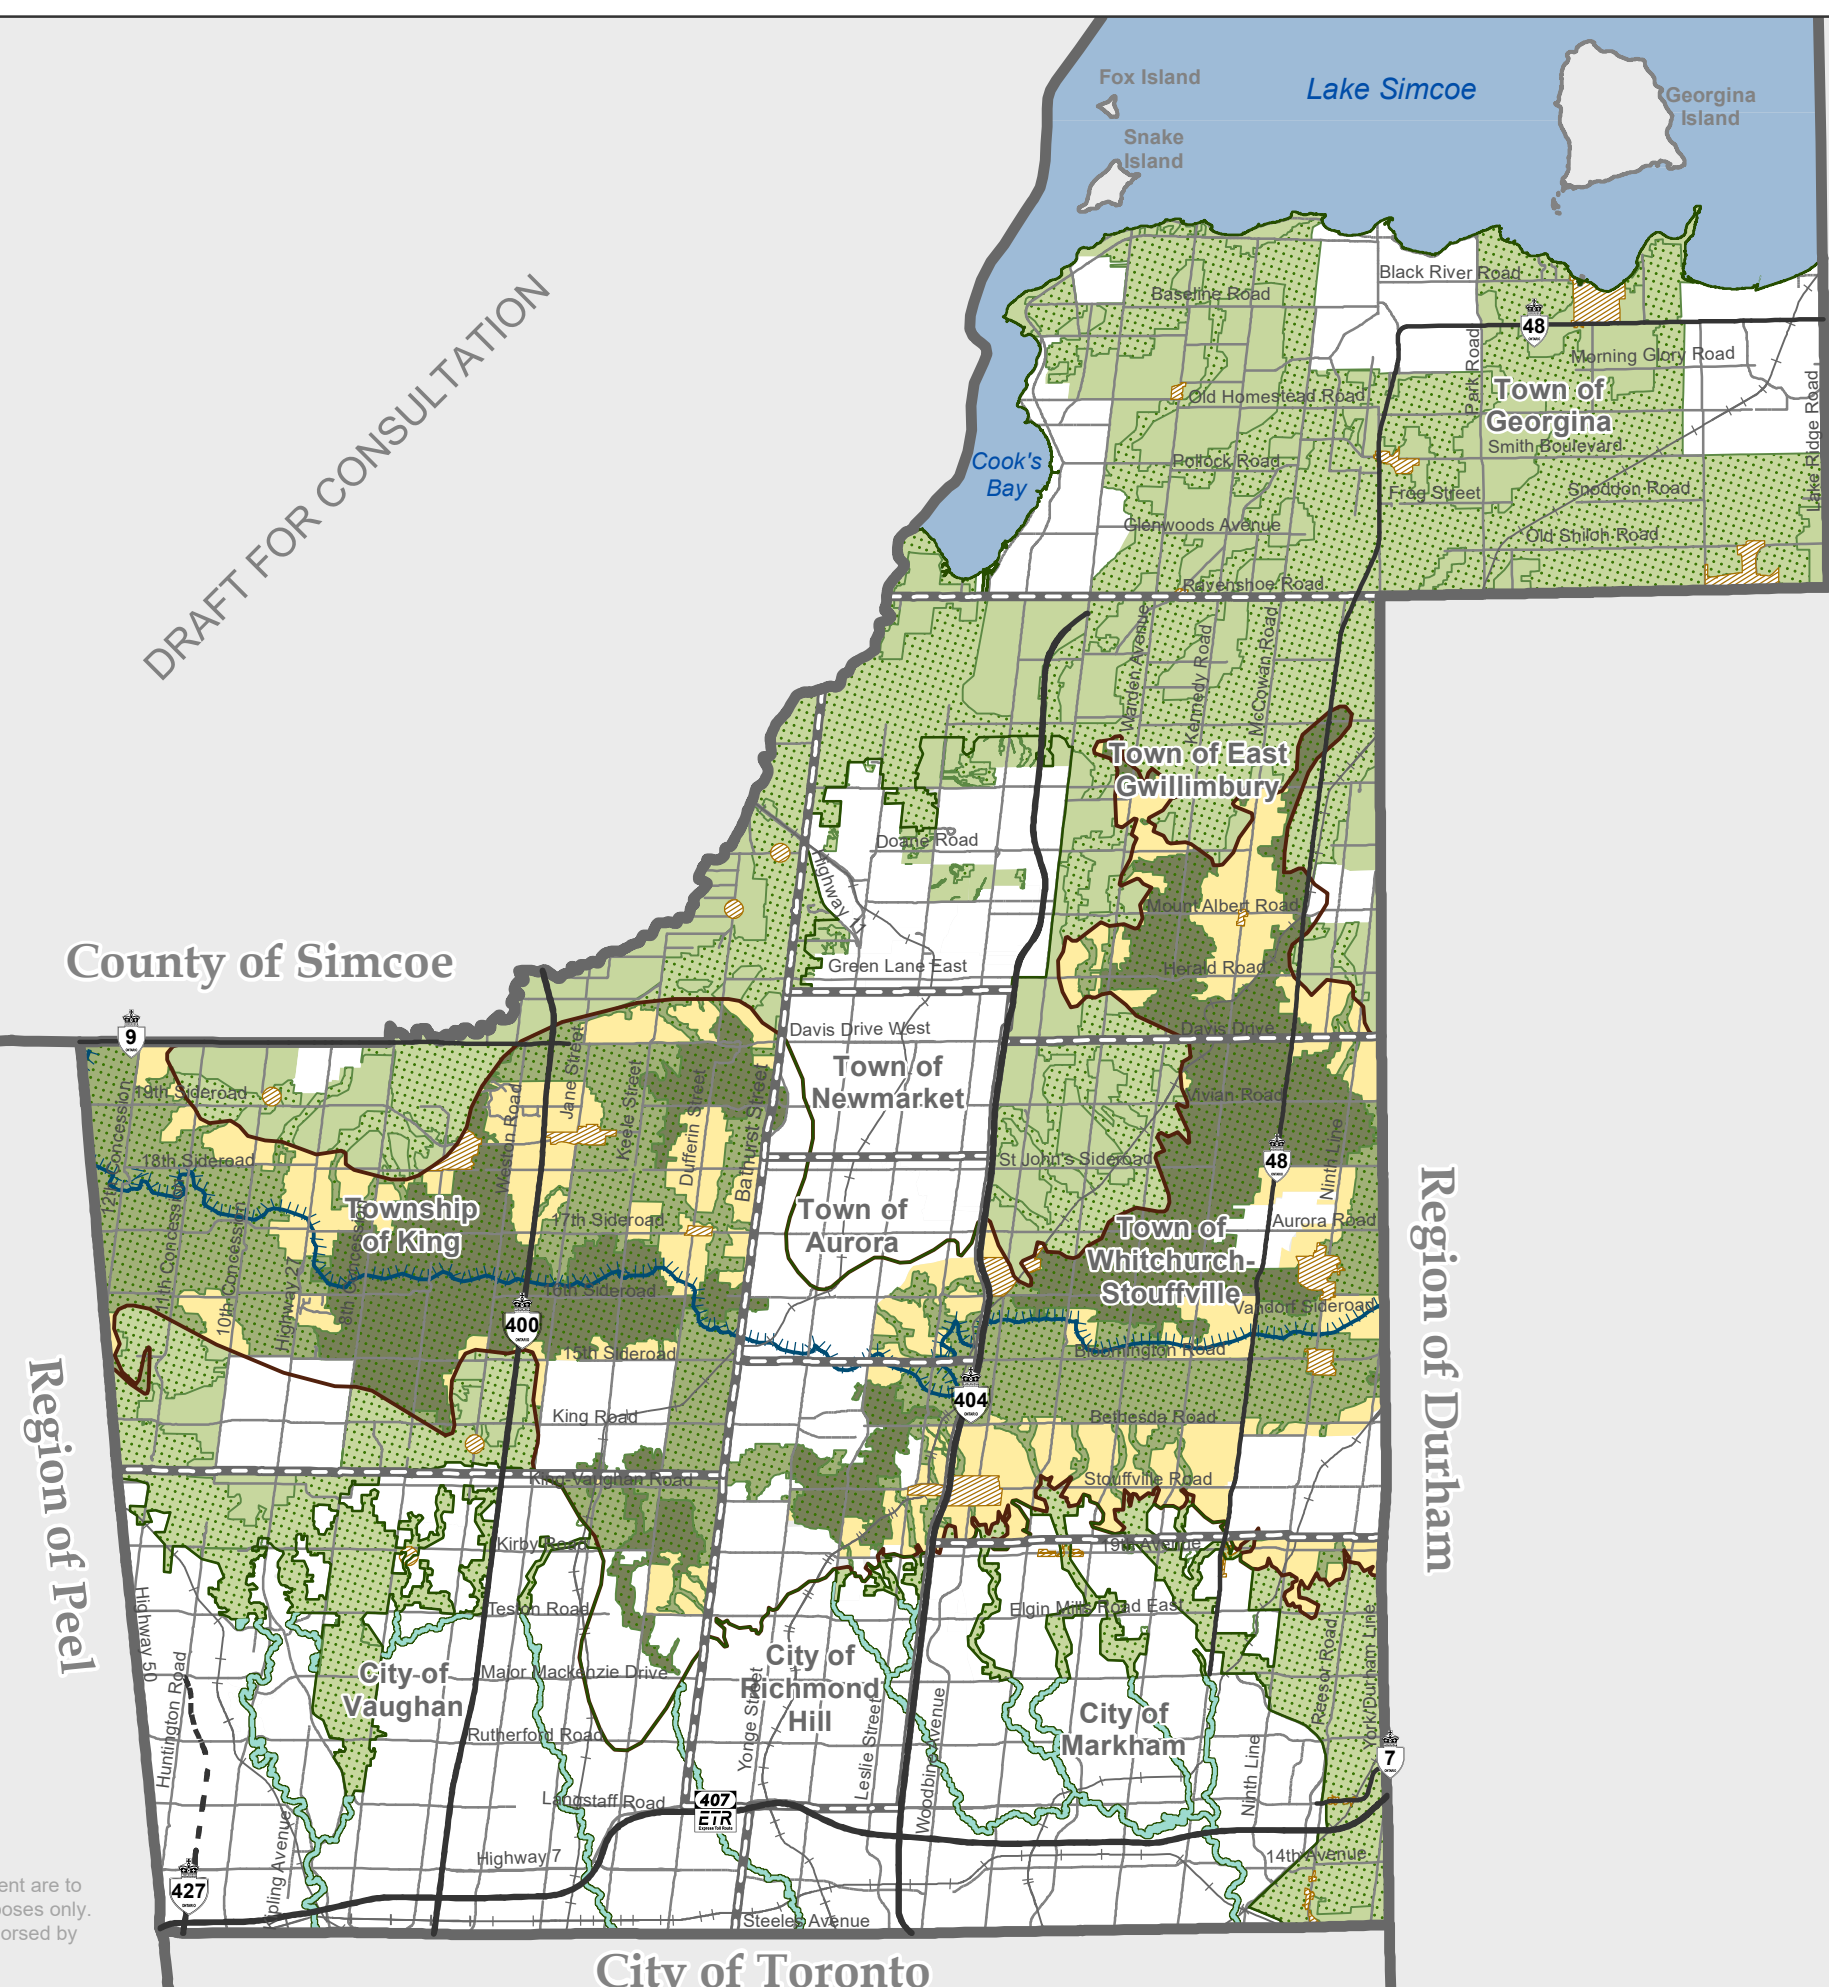

DRAFT FOR CONSULTATION

MAP 1C

PROVINCIAL OAK RIDGES MORaine CONVERSATION PLAN AND GREENBELT PLAN DESIGNATIONS

- Provincial Natural Heritage System
- Hamlet
- Area Subject to the Lake Simcoe Protection Plan
- **Oak Ridges Moraine Conservation Plan (ORMCP)**
  - Oak Ridges Moraine Conservation Plan Boundary
  - Natural Core Designation
  - Countryside Area Designation
  - Natural Linkage Designation
- **Greenbelt Plan**
  - Greenbelt Plan Boundary
  - Protected Countryside Designation
  - Urban River Valleys Designation
- **Provincial Highways**
  - Existing
  - Under Construction
- **Municipal Boundaries**
  - Regional Municipal Boundary
  - Local Municipal Boundary

Produced by: The Regional Municipality of York
Corporate Services, Department, Planning and Economic Development Branch
© Copyright, The Regional Municipality of York 2021
© Copyright, The Regional Municipalities of Durham and Peel, County of Simcoe, City of Toronto
© Queen's Printer for Ontario 2003-2021, Includes Greenbelt and Oak Ridges Moraine Boundaries and Water Features

The contents of this document are to be used for discussion purposes only. This draft has not been endorsed by York Region Council.

City of Toronto