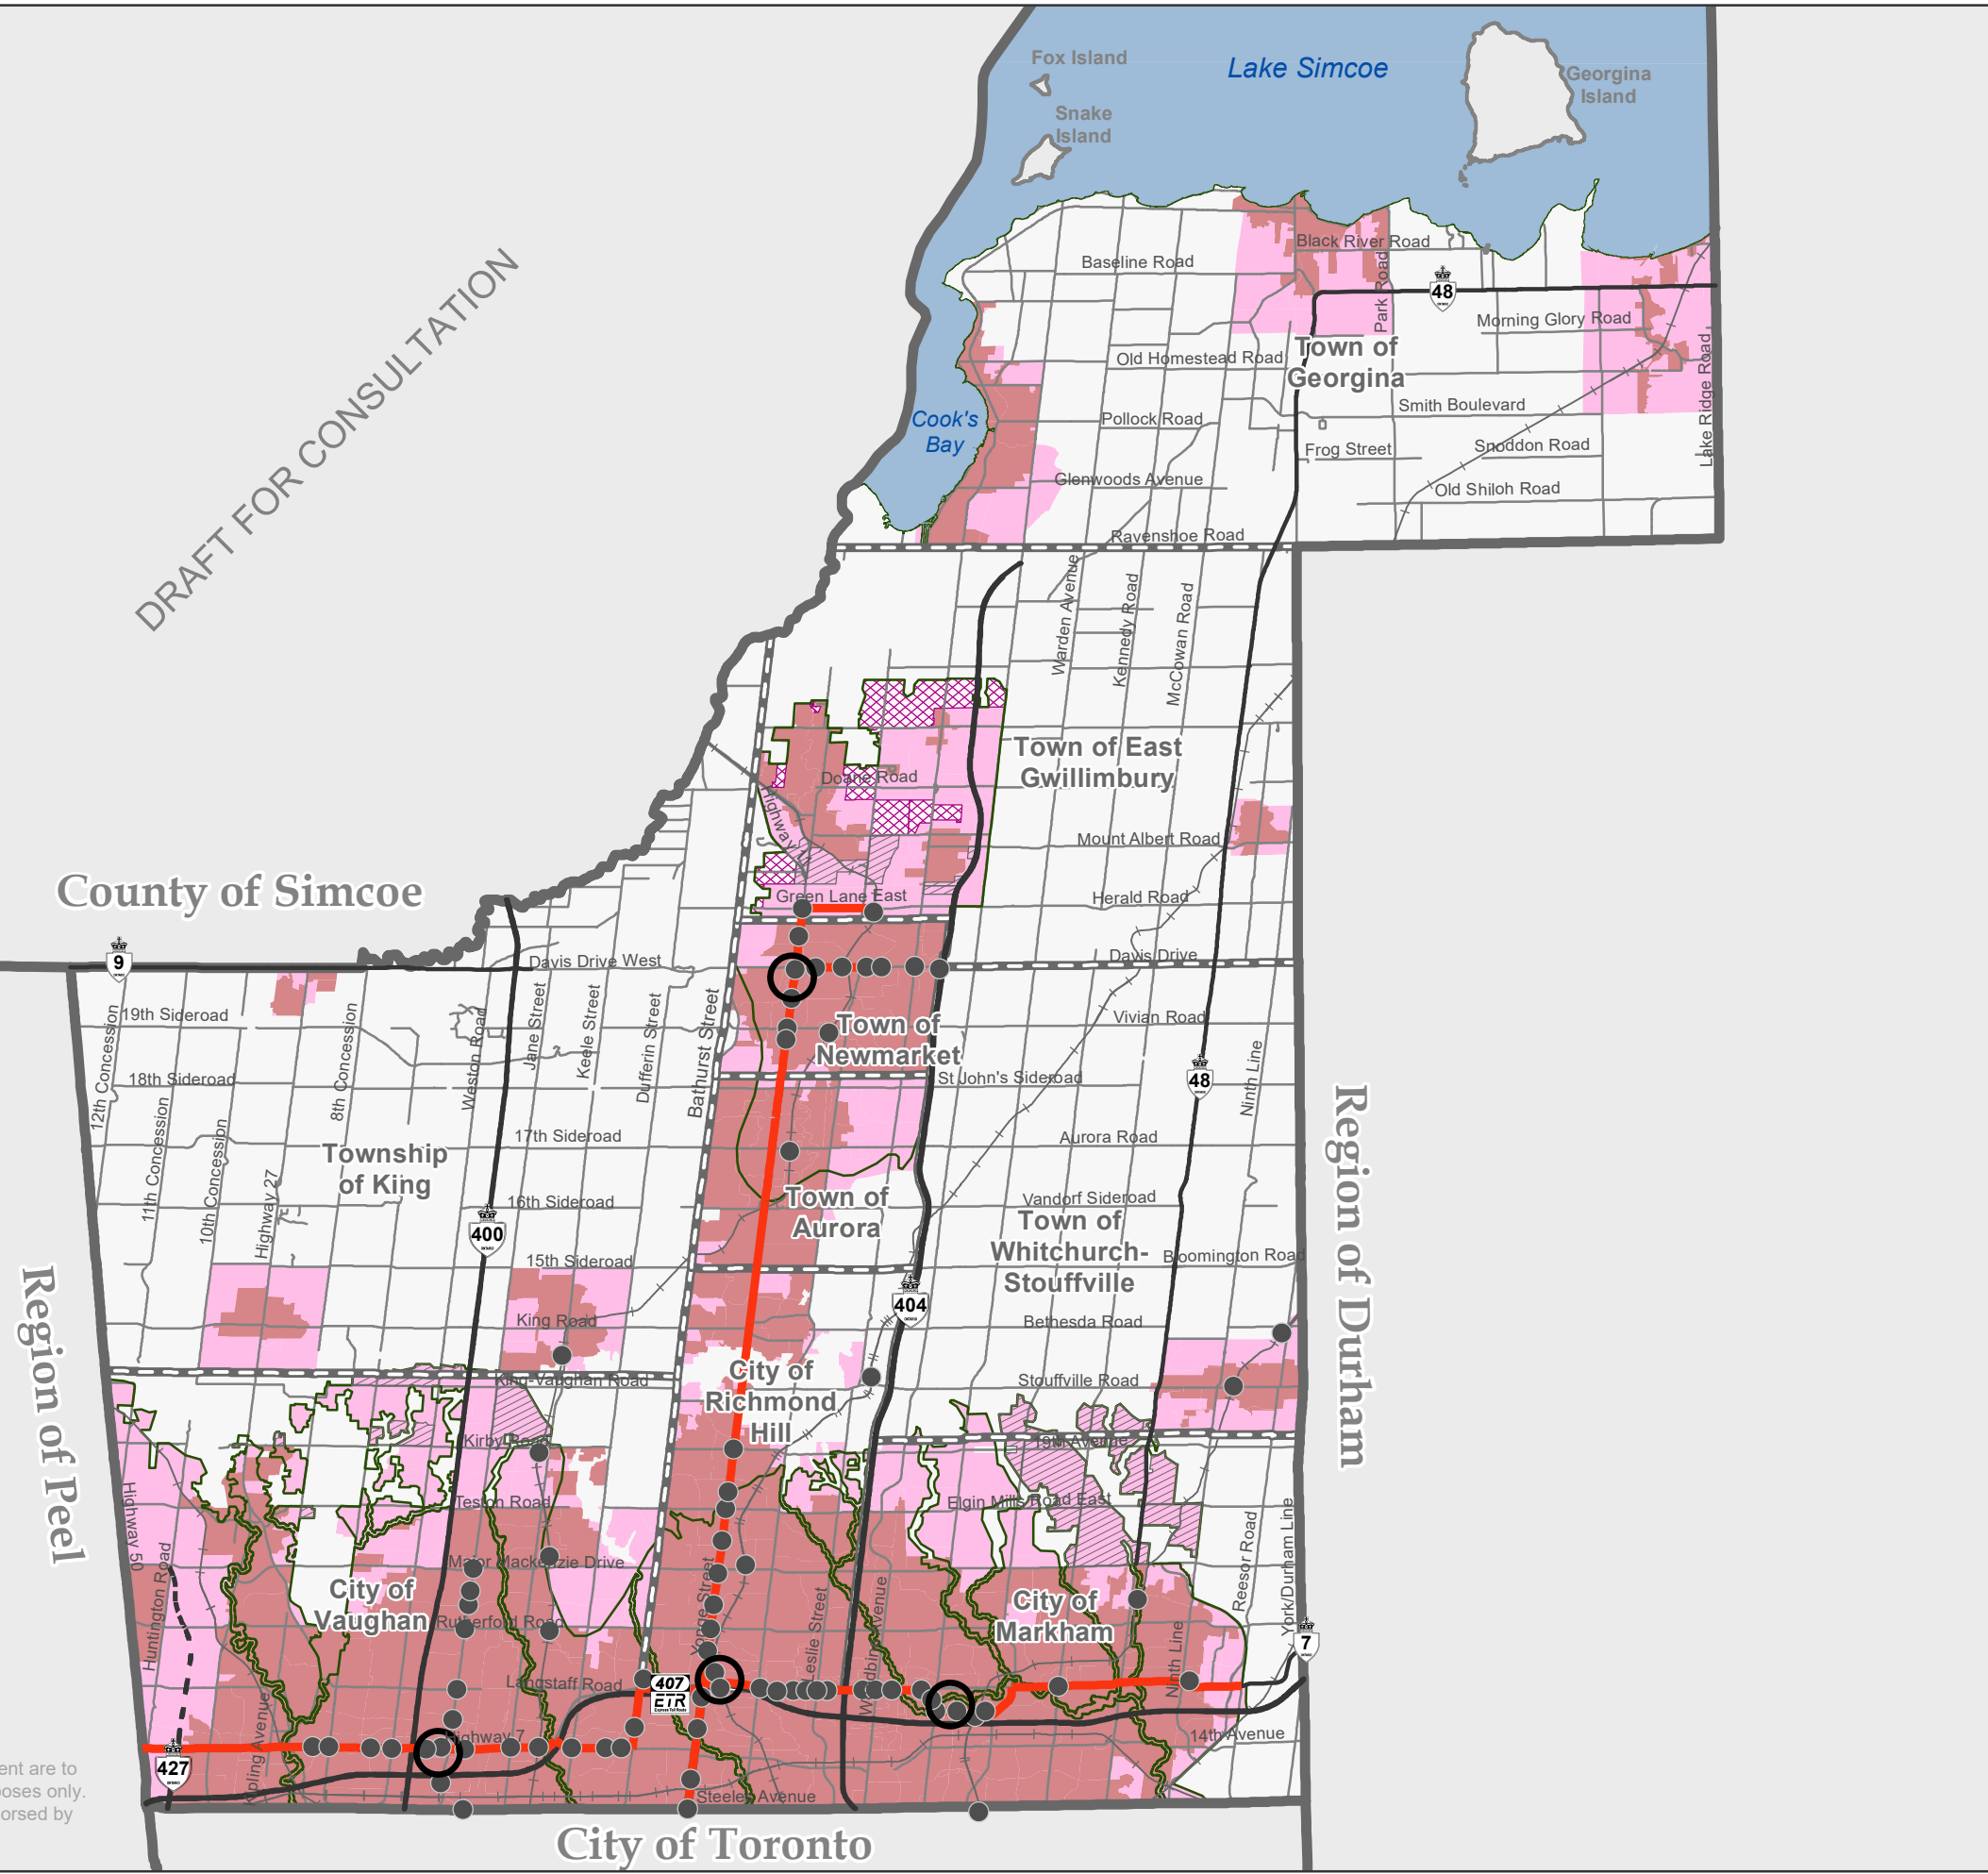

MAP 1B

URBAN SYSTEM

DRAFT FOR CONSULTATION

- Regional Centre
- Regional Corridor
- Major Transit Station Area
- Built Up Area
- Future Urban Area
- Greenbelt Plan Boundary
- **Designated Greenfield Area**
- Designated Greenfield Area
- New Community Area
- **Provincial Highways**
- Existing
- Under Construction
- **Municipal Boundaries**
- Regional Municipal Boundary
- Local Municipal Boundary

Produced by: The Regional Municipality of York
Corporate Services, Department, Planning and Economic Development Branch
© Copyright, The Regional Municipality of York 2021
© Copyright, The Regional Municipalities of Durham and Peel, County of Simcoe,
City of Toronto
© Queen's Printer for Ontario 2003-2021, Includes Greenbelt and Oak Ridges Moraine
Boundaries and Water Features

The contents of this document are to be used for discussion purposes only. This draft has not been endorsed by York Region Council.