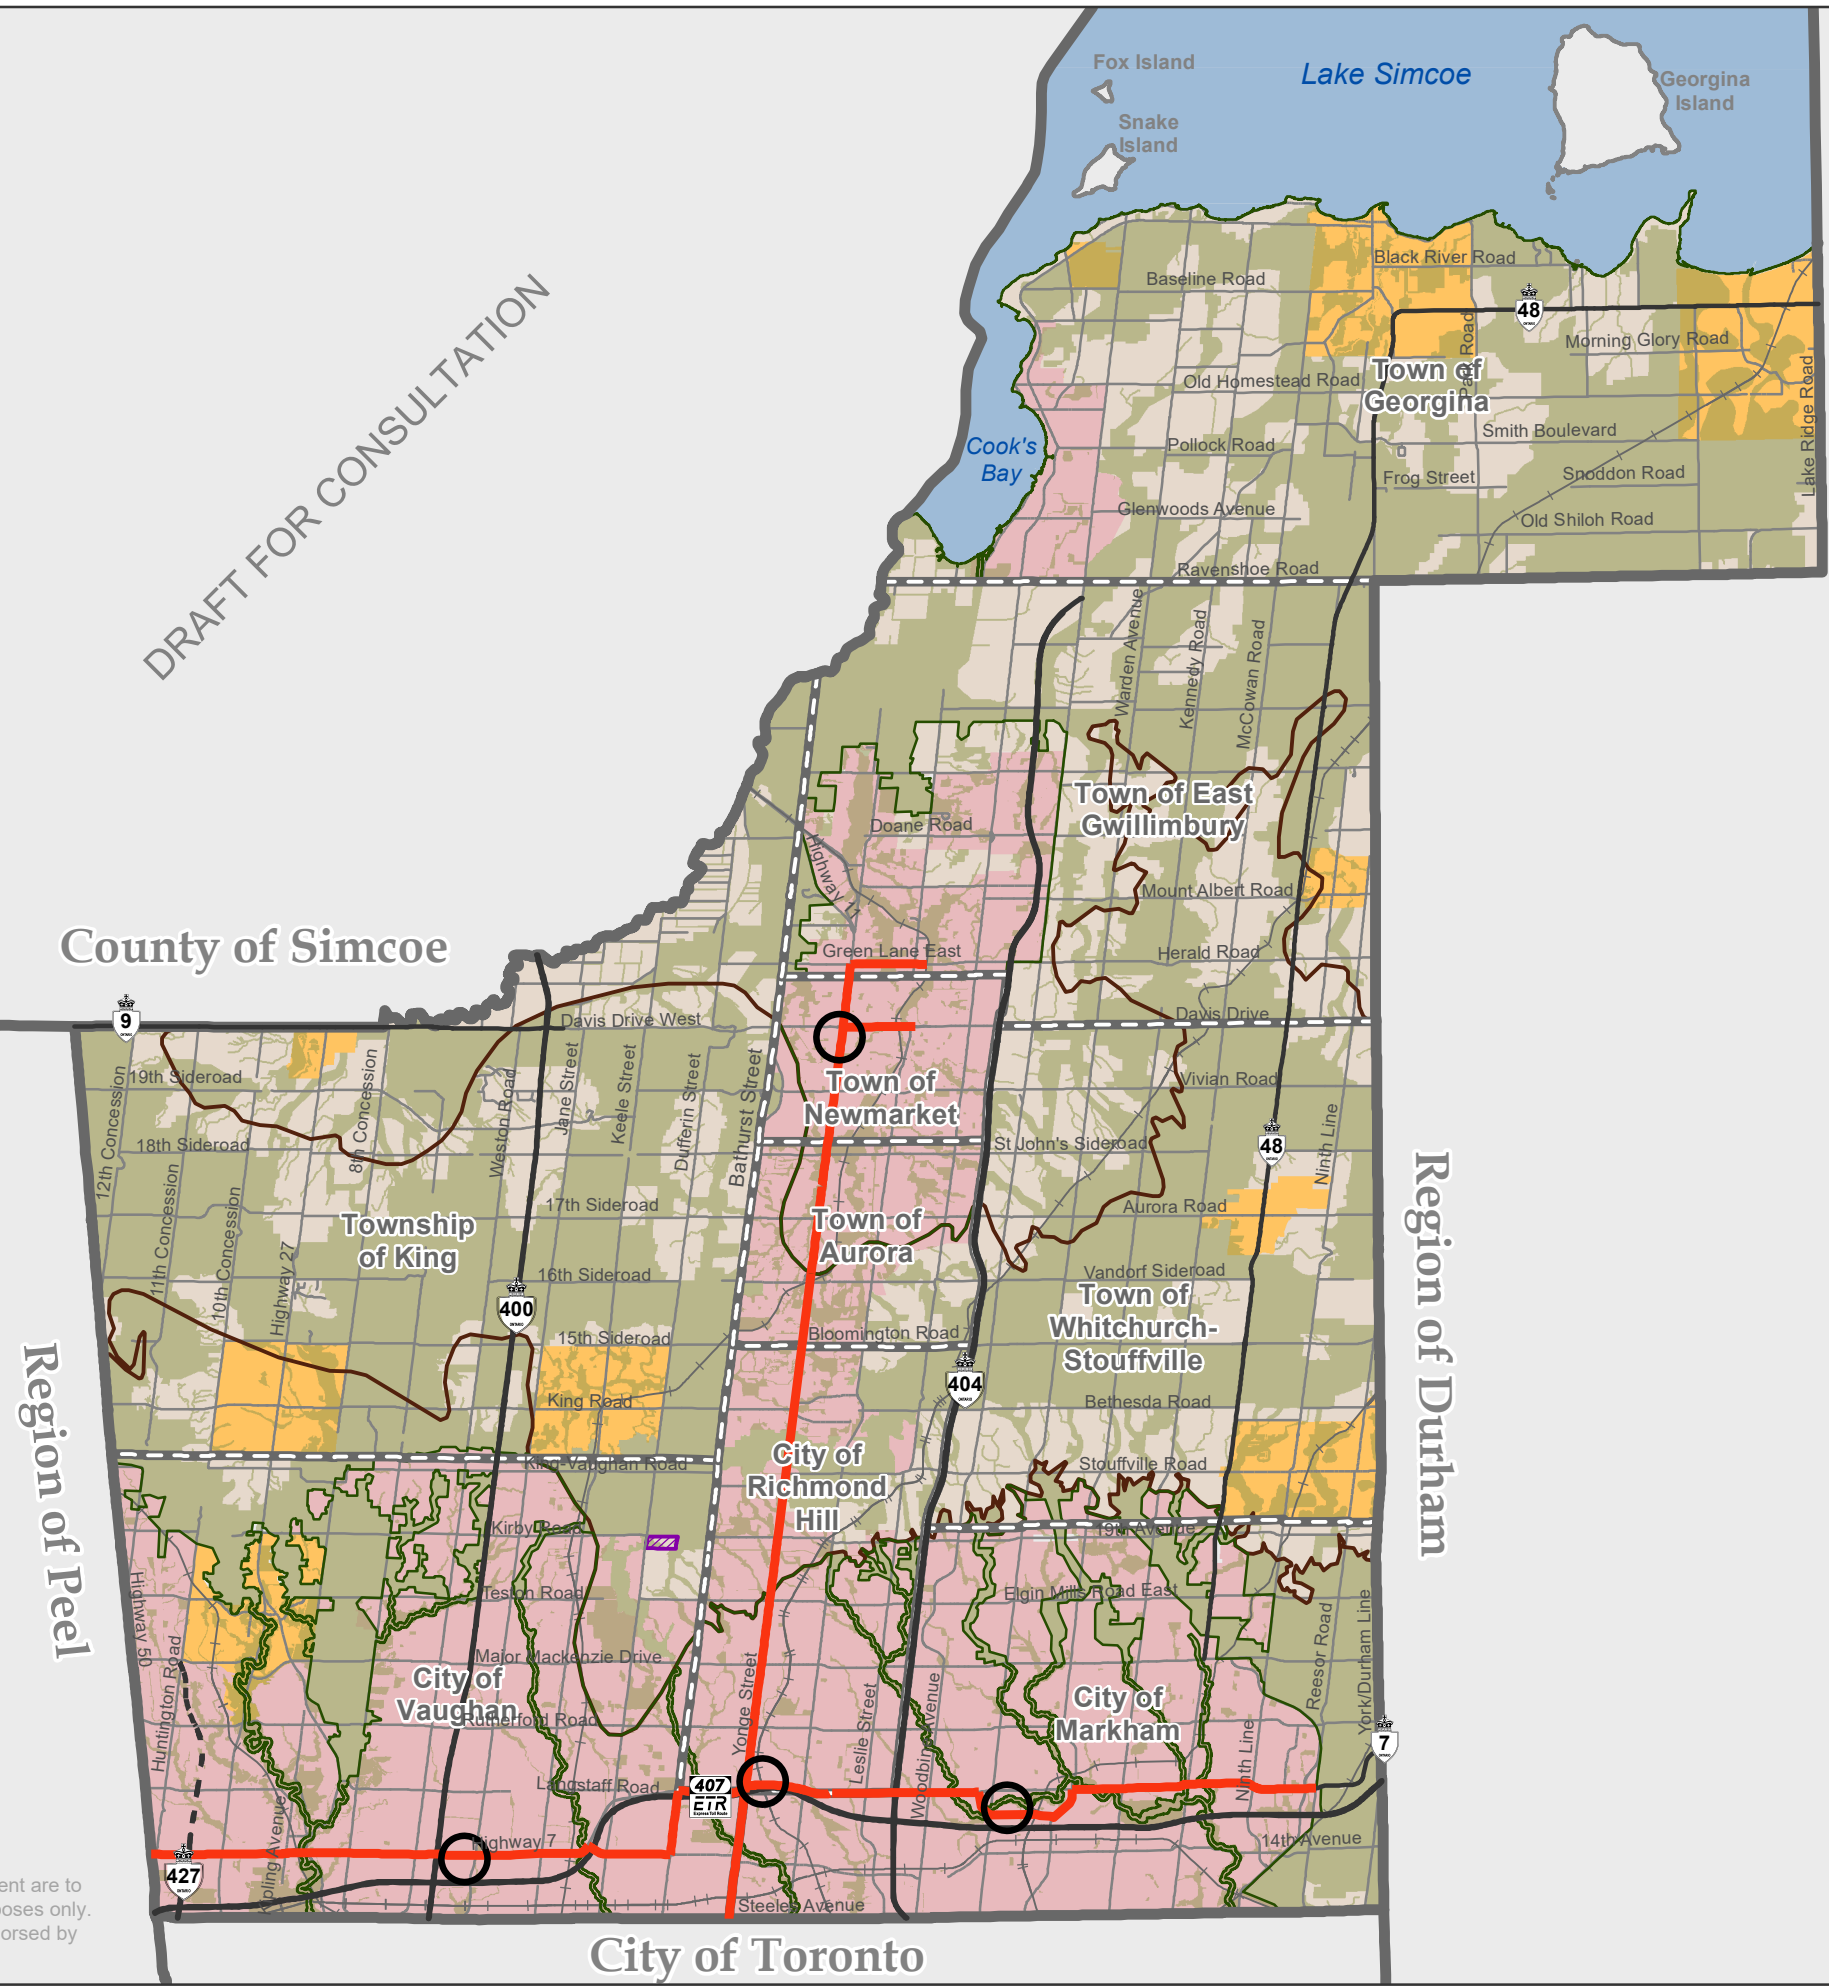

MAP 1 REGIONAL STRUCTURE

DRAFT FOR CONSULTATION

- Regional Centre
 - Regional Corridor
 - Urban Area
 - Towns and Villages
 - Agricultural System
 - Regional Greenlands System
 - Subject to Minister's Order February 3, 2015 and special provision policies 6.2.19 and 6.4.14
 - Oak Ridges Moraine Conservation Plan Boundary
 - Greenbelt Plan Boundary
- Provincial Highways**
- Existing
 - Under Construction
- Municipal Boundaries**
- Regional Municipal Boundary
 - Local Municipal Boundary

Produced by: The Regional Municipality of York
 Corporate Services, Department, Planning and Economic Development Branch
 © Copyright, The Regional Municipality of York 2021
 © Copyright, The Regional Municipalities of Durham and Peel, County of Simcoe, City of Toronto
 © Queen's Printer for Ontario 2003-2021, Includes Greenbelt and Oak Ridges Moraine Boundaries and Water Features

The contents of this document are to be used for discussion purposes only. This draft has not been endorsed by York Region Council.

ATTACHMENT 2

MAP 1A

LAND USE DESIGNATIONS

DRAFT FOR CONSULTATION

- Community Area
- Employment Area
- Holland Marsh Specialty Crop Area
- Agricultural Area
- Rural Area
- Hamlet

Provincial Highways

- Existing
- Under Construction

Municipal Boundaries

- Regional Municipal Boundary
- Local Municipal Boundary

Produced by: The Regional Municipality of York
 Corporate Services, Department, Planning and Economic Development Branch
 © Copyright, The Regional Municipality of York 2021
 © Copyright, The Regional Municipalities of Durham and Peel, County of Simcoe,
 City of Toronto
 © Queen's Printer for Ontario 2003-2021, Includes Greenbelt and Oak Ridges Moraine
 Boundaries and Water Features