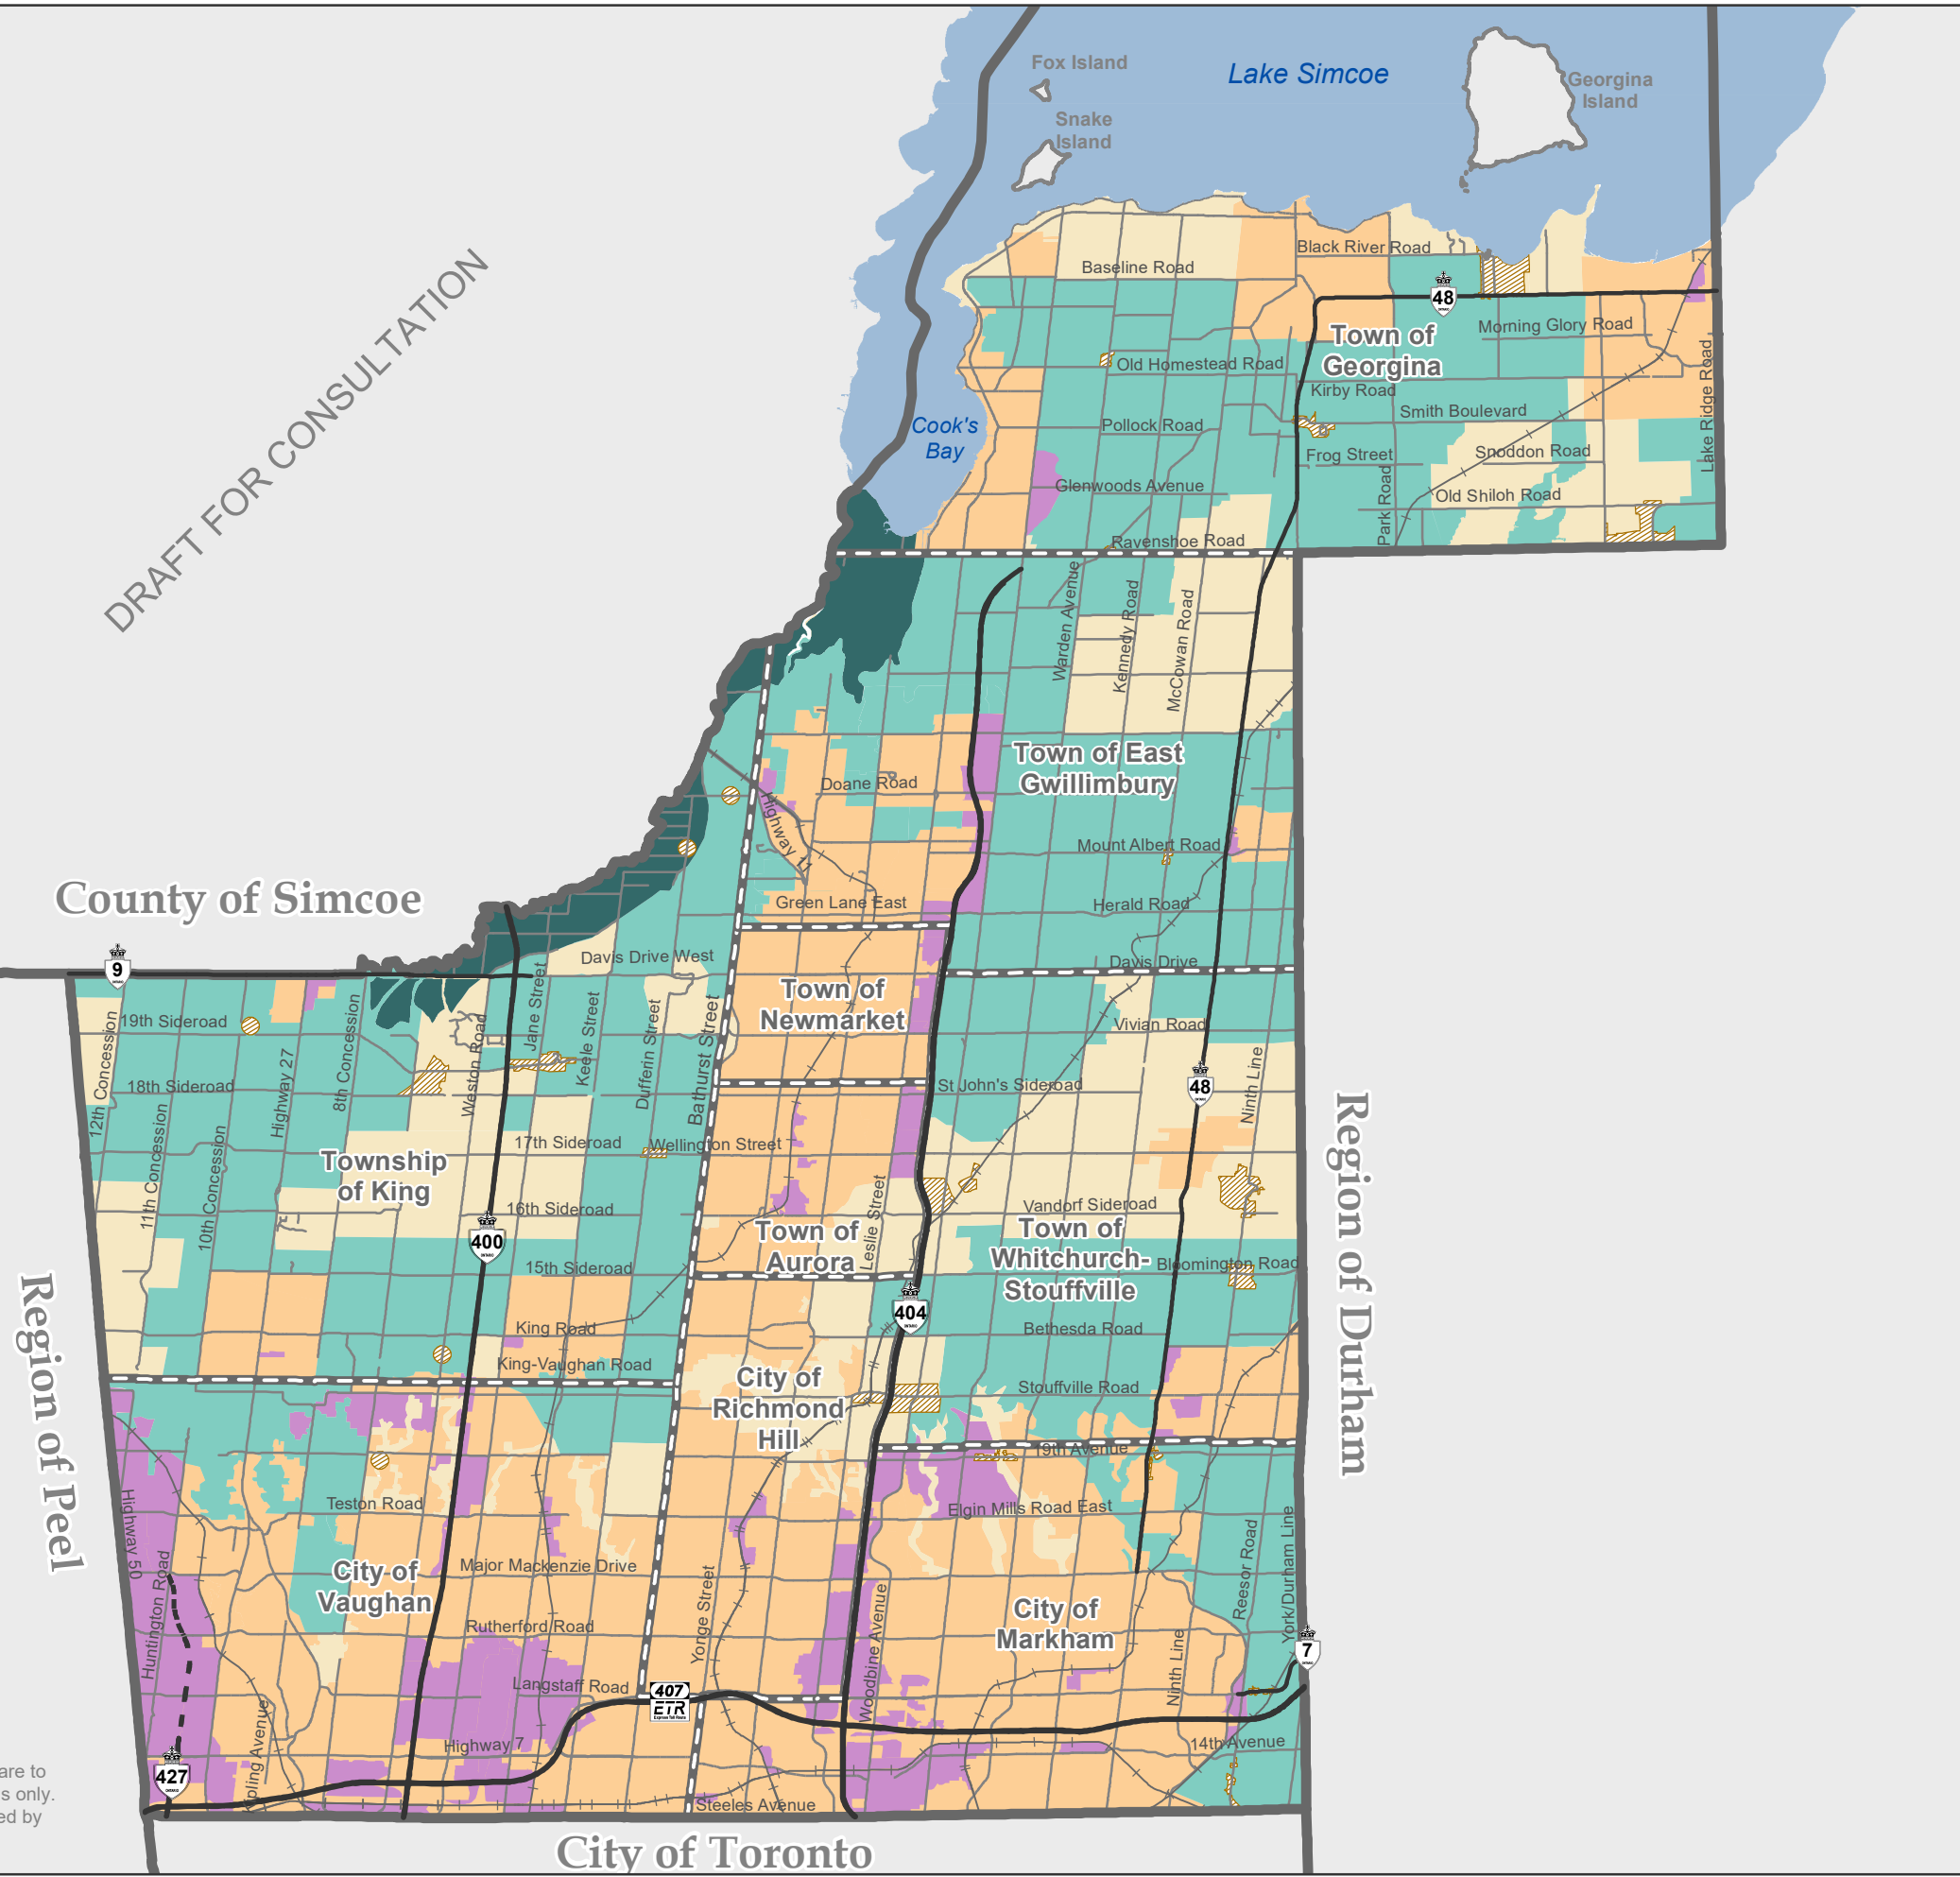

MAP 1 REGIONAL STRUCTURE

DRAFT FOR CONSULTATION

- Regional Centre
 - Regional Corridor
 - Urban Area
 - Towns and Villages
 - Agricultural System
 - Regional Greenlands System
 - Subject to Minister's Order February 3, 2015 and special provision policies 6.2.19 and 6.4.14
 - Oak Ridges Moraine Conservation Plan Boundary
 - Greenbelt Plan Boundary
- Provincial Highways**
- Existing
 - Under Construction
- Municipal Boundaries**
- Regional Municipal Boundary
 - Local Municipal Boundary

Produced by: The Regional Municipality of York
 Corporate Services, Department, Planning and Economic Development Branch
 © Copyright, The Regional Municipality of York 2021
 © Copyright, The Regional Municipalities of Durham and Peel, County of Simcoe, City of Toronto
 © Queen's Printer for Ontario 2003-2021, Includes Greenbelt and Oak Ridges Moraine Boundaries and Water Features

The contents of this document are to be used for discussion purposes only. This draft has not been endorsed by York Region Council.

ATTACHMENT 2

MAP 1A

LAND USE DESIGNATIONS

DRAFT FOR CONSULTATION

- Community Area
- Employment Area
- Holland Marsh Specialty Crop Area
- Agricultural Area
- Rural Area
- Hamlet

Provincial Highways

- Existing
- Under Construction

Municipal Boundaries

- Regional Municipal Boundary
- Local Municipal Boundary

Produced by: The Regional Municipality of York
 Corporate Services, Department, Planning and Economic Development Branch
 © Copyright, The Regional Municipality of York 2021
 © Copyright, The Regional Municipalities of Durham and Peel, County of Simcoe,
 City of Toronto
 © Queen's Printer for Ontario 2003-2021, Includes Greenbelt and Oak Ridges Moraine
 Boundaries and Water Features