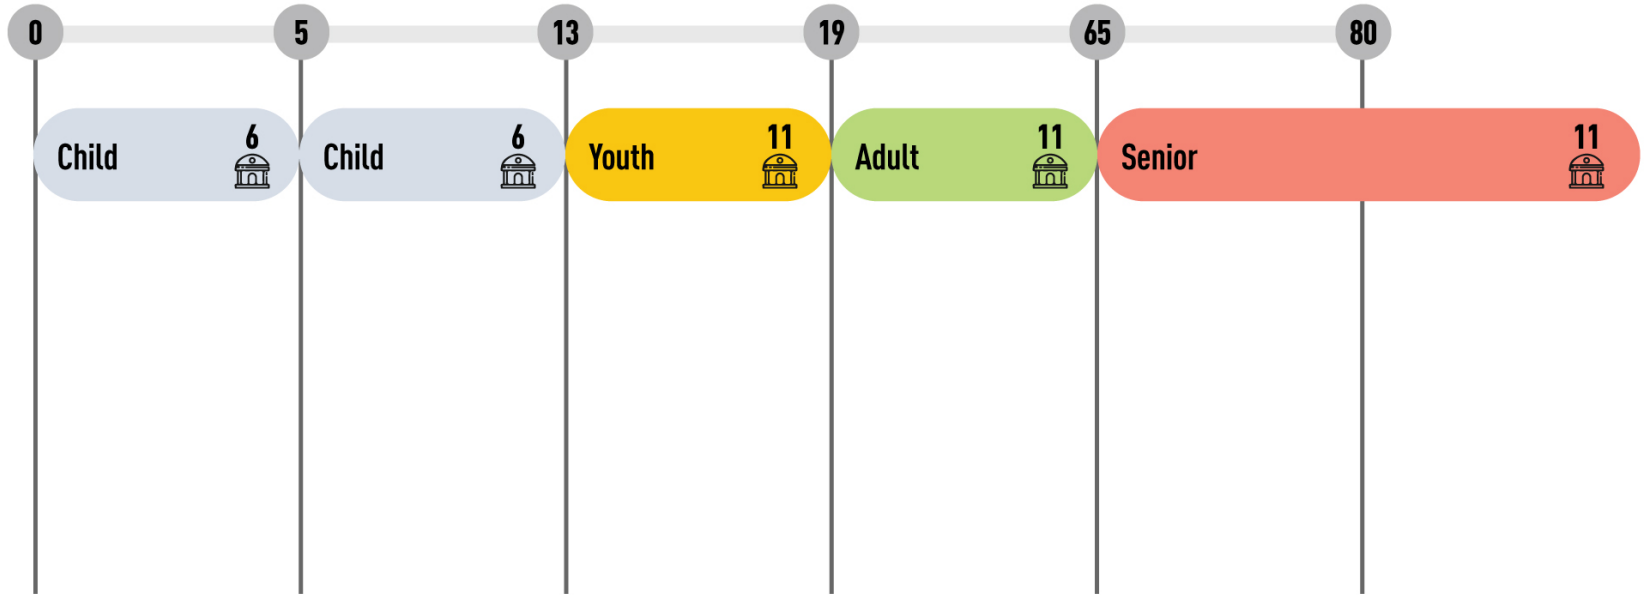

CURRENT ALIGNMENT ACROSS GTHA TRANSIT AGENCIES

of TAs utilizing

Age 1 

Products 

September 9, 2021

PREVIOUS ALIGNMENT ACROSS GTHA TRANSIT AGENCIES

September 10, 2020