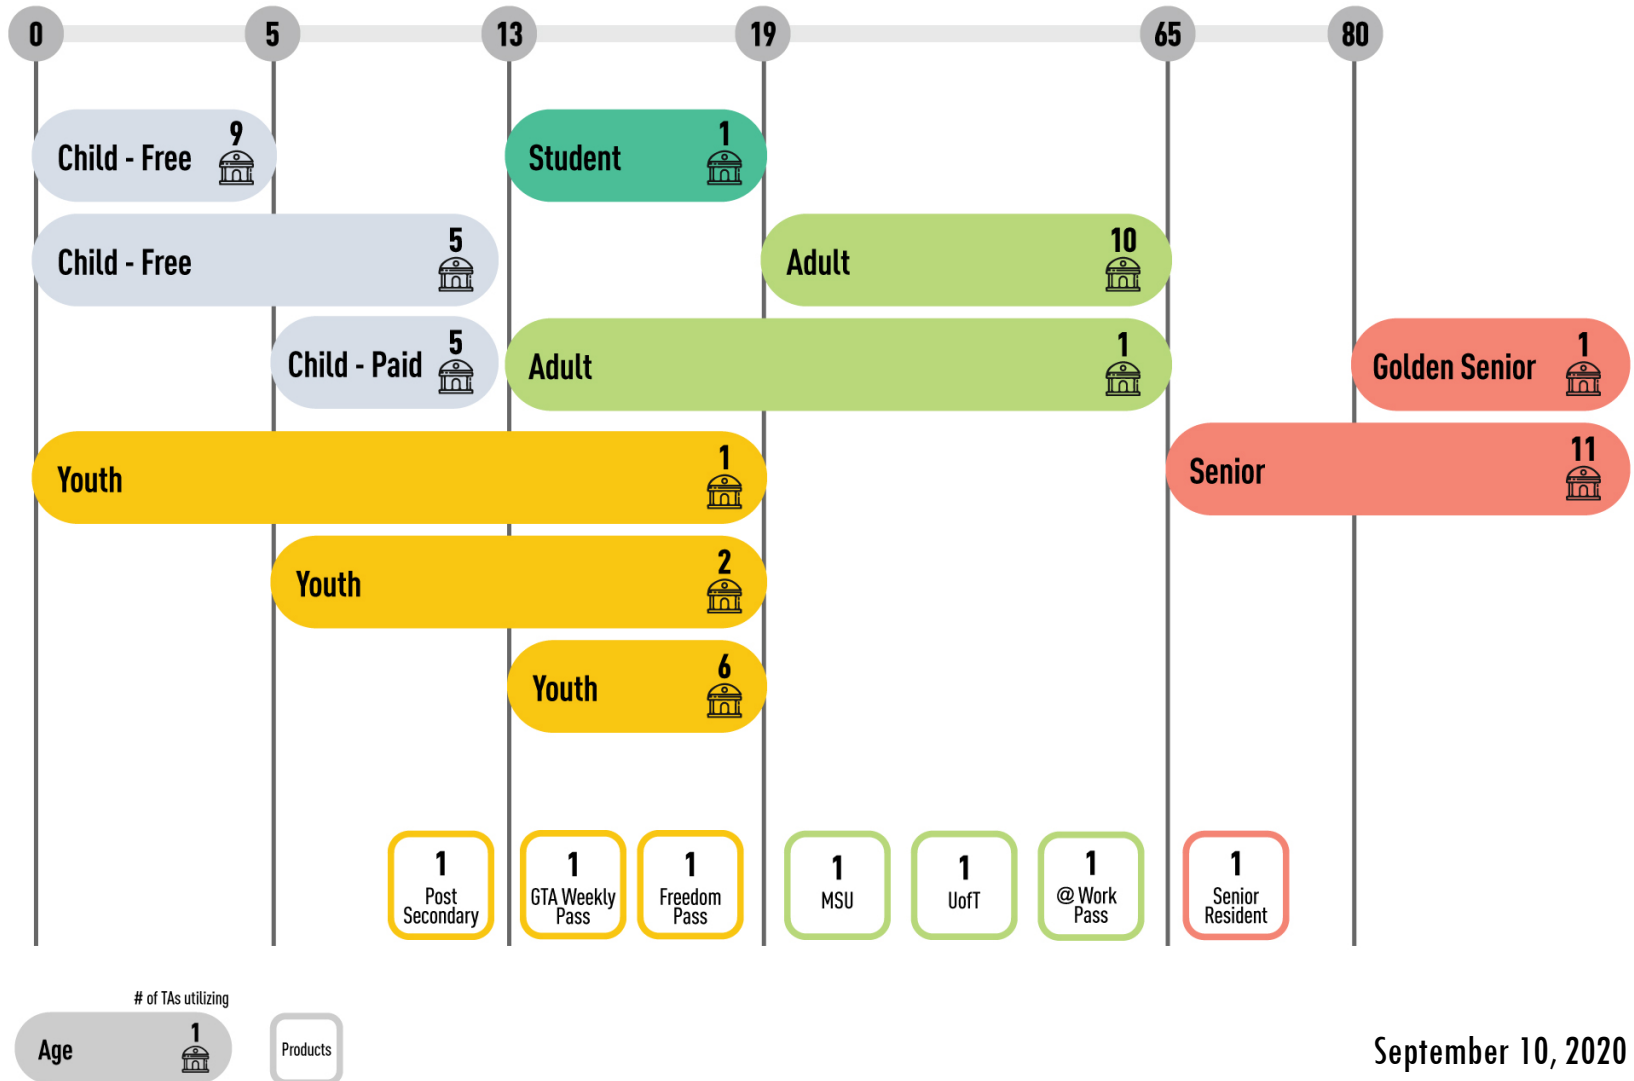

CURRENT ALIGNMENT ACROSS GTHA TRANSIT AGENCIES

of TAs utilizing

Age 1 

Products 

September 9, 2021

PREVIOUS ALIGNMENT ACROSS GTHA TRANSIT AGENCIES

September 10, 2020