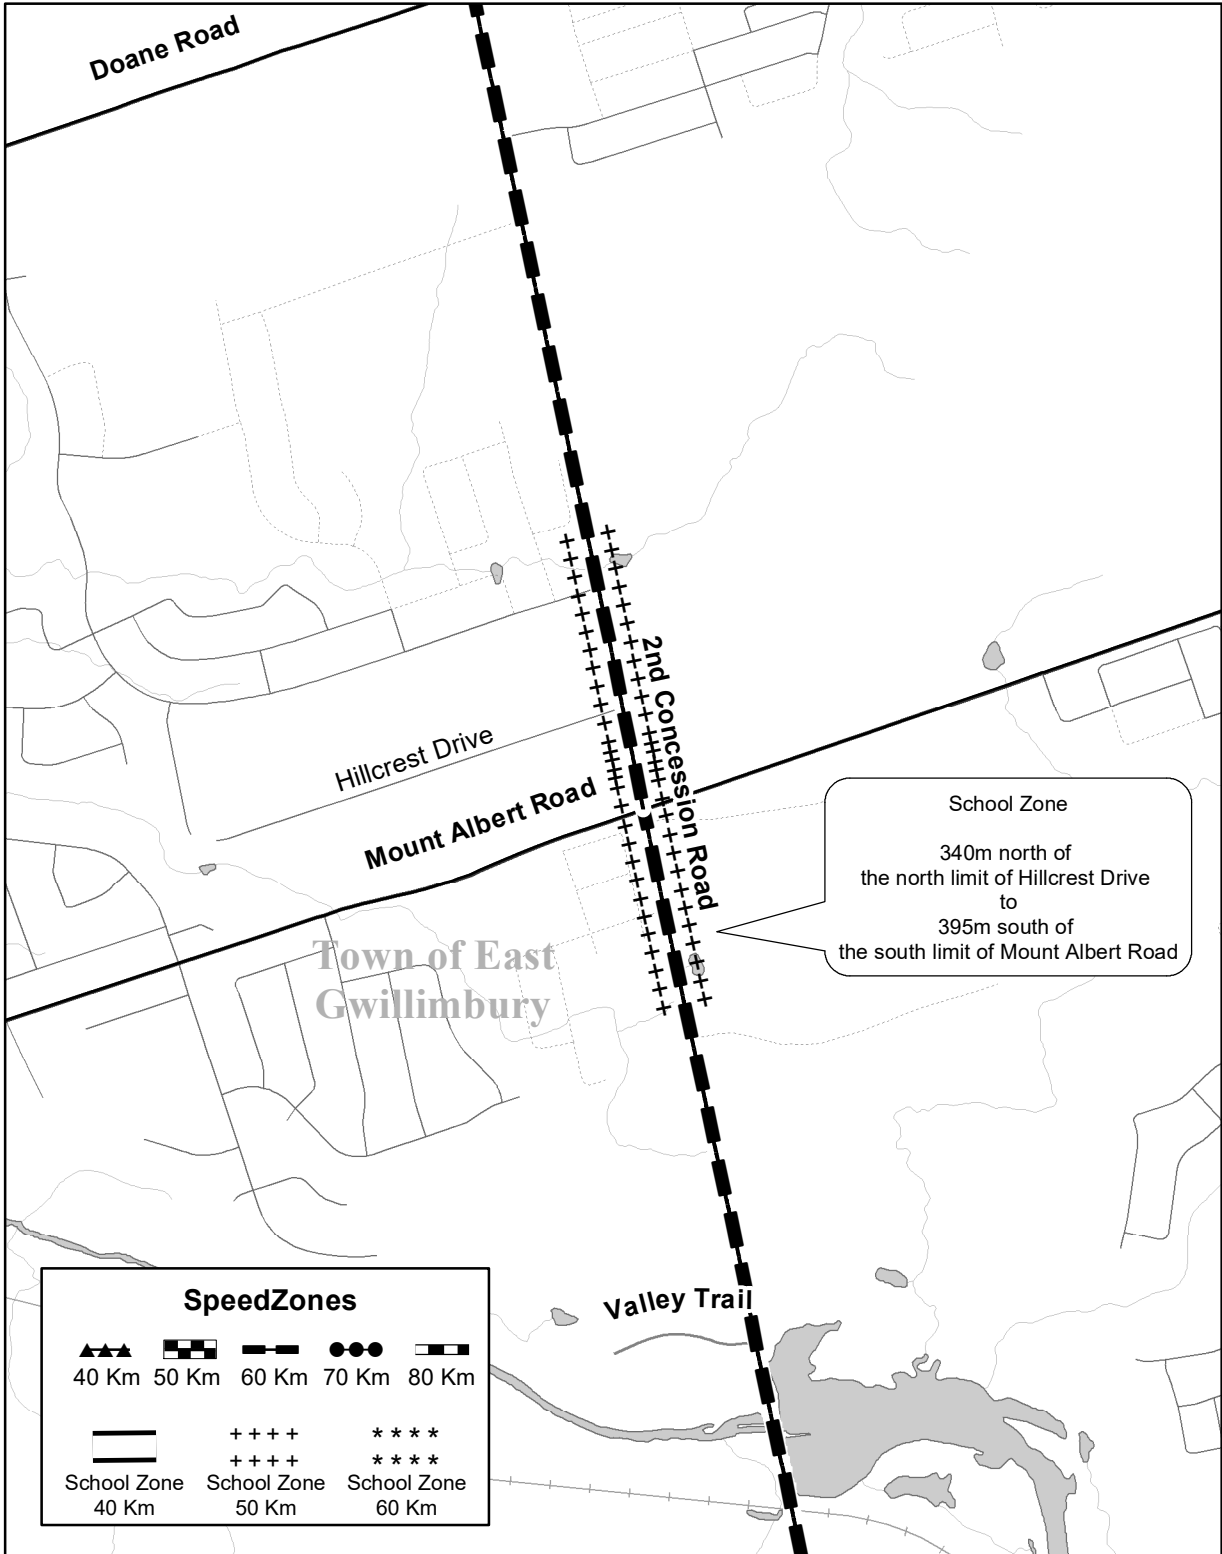

Regional Road #34

Speed Zones		
40 Km	50 Km	60 Km
70 Km	80 Km	
School Zone 40 Km	School Zone 50 Km	School Zone 60 Km

Regional Road #34

Regional Road #34

Regional Road #34

Regional Road #34

School Zone
30m north of the north limit of Pearson Street to 50m south of the south limit of Bondi Avenue

Speed Zones		
40 Km	50 Km	60 Km
70 Km	80 Km	School Zone 40 Km
School Zone 50 Km	School Zone 50 Km	School Zone 60 Km

Regional Road #34

Regional Road #34

Regional Road #34

Regional Road #34

Regional Road #34

Regional Road #34

Regional Road #34

Regional Road #34

Regional Road #34

Regional Road #34

Regional Road #34