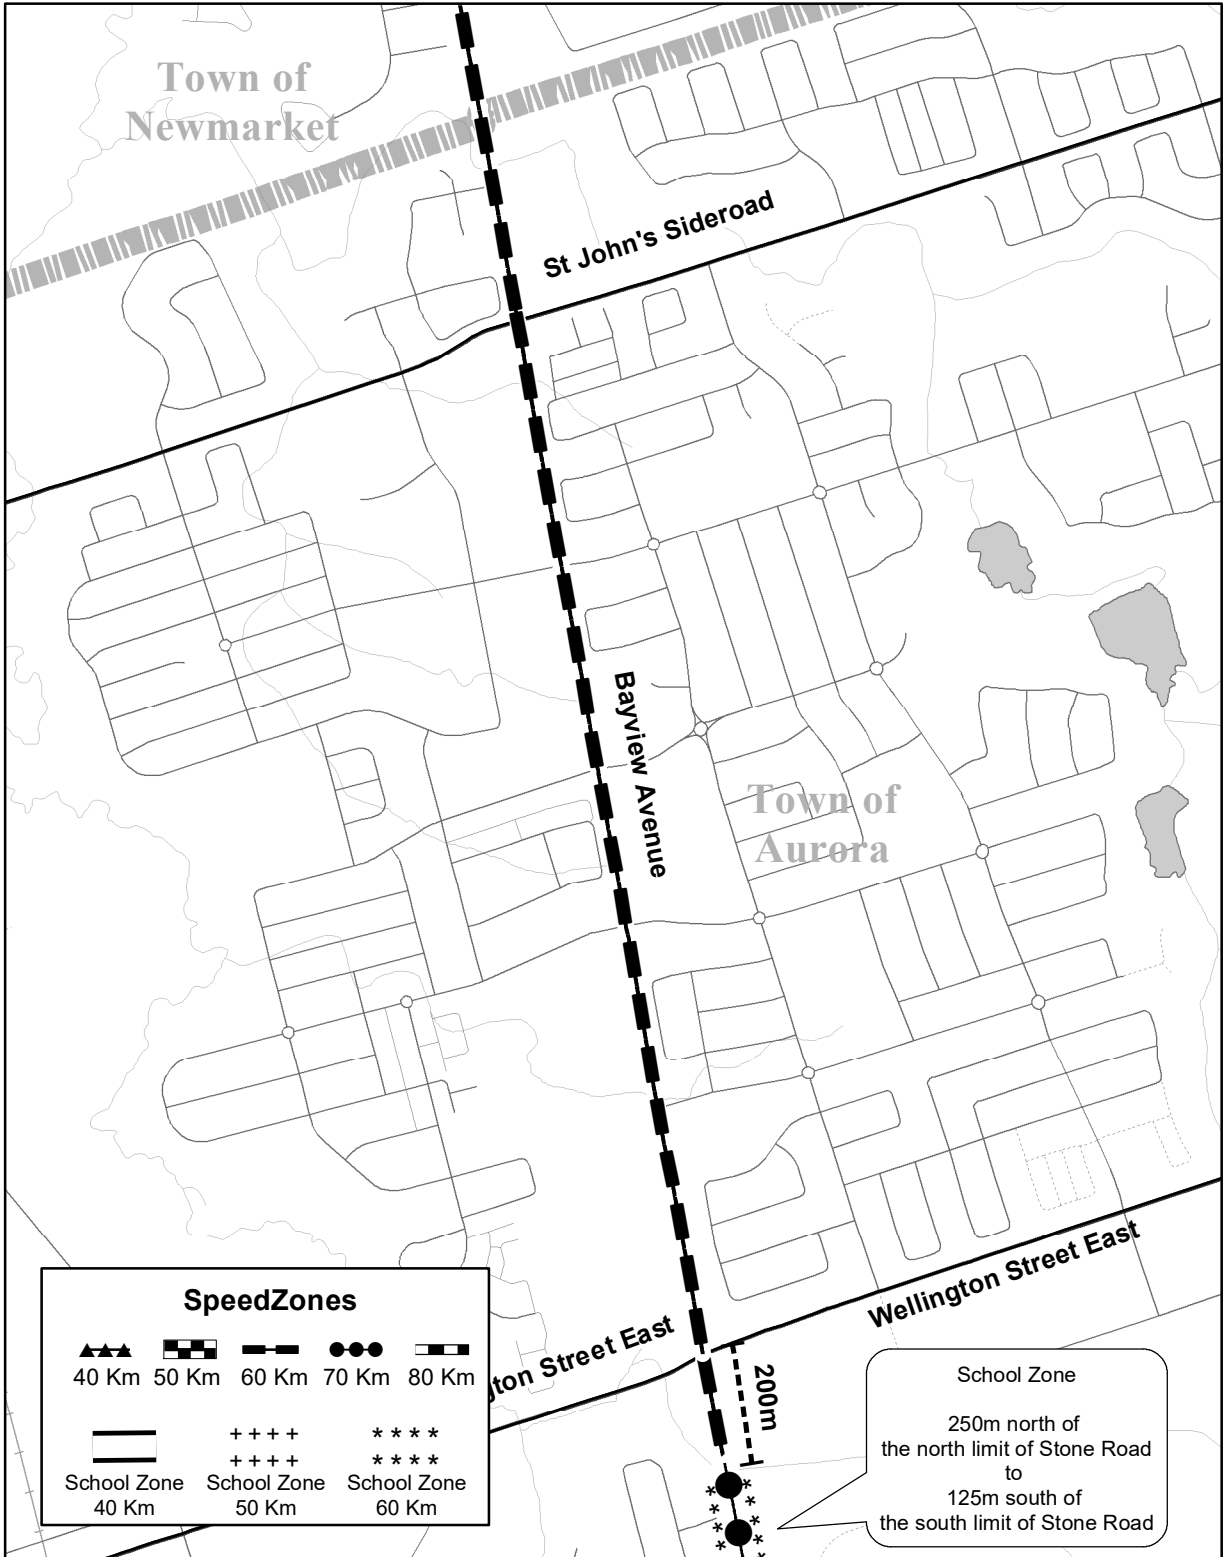

Regional Road #34

Speed Zones		
40 Km	50 Km	60 Km
70 Km	80 Km	
School Zone 40 Km	School Zone 50 Km	School Zone 60 Km

Regional Road #34

Regional Road #34

Regional Road #34

Regional Road #34

School Zone
30m north of the north limit of Pearson Street to 50m south of the south limit of Bondi Avenue

Speed Zones		
40 Km	50 Km	60 Km
70 Km	80 Km	School Zone 40 Km
School Zone 50 Km	School Zone 50 Km	School Zone 60 Km

Regional Road #34

Regional Road #34

Regional Road #34

Regional Road #34

Regional Road #34

Regional Road #34

Regional Road #34

Regional Road #34

Regional Road #34

Regional Road #34

Regional Road #34