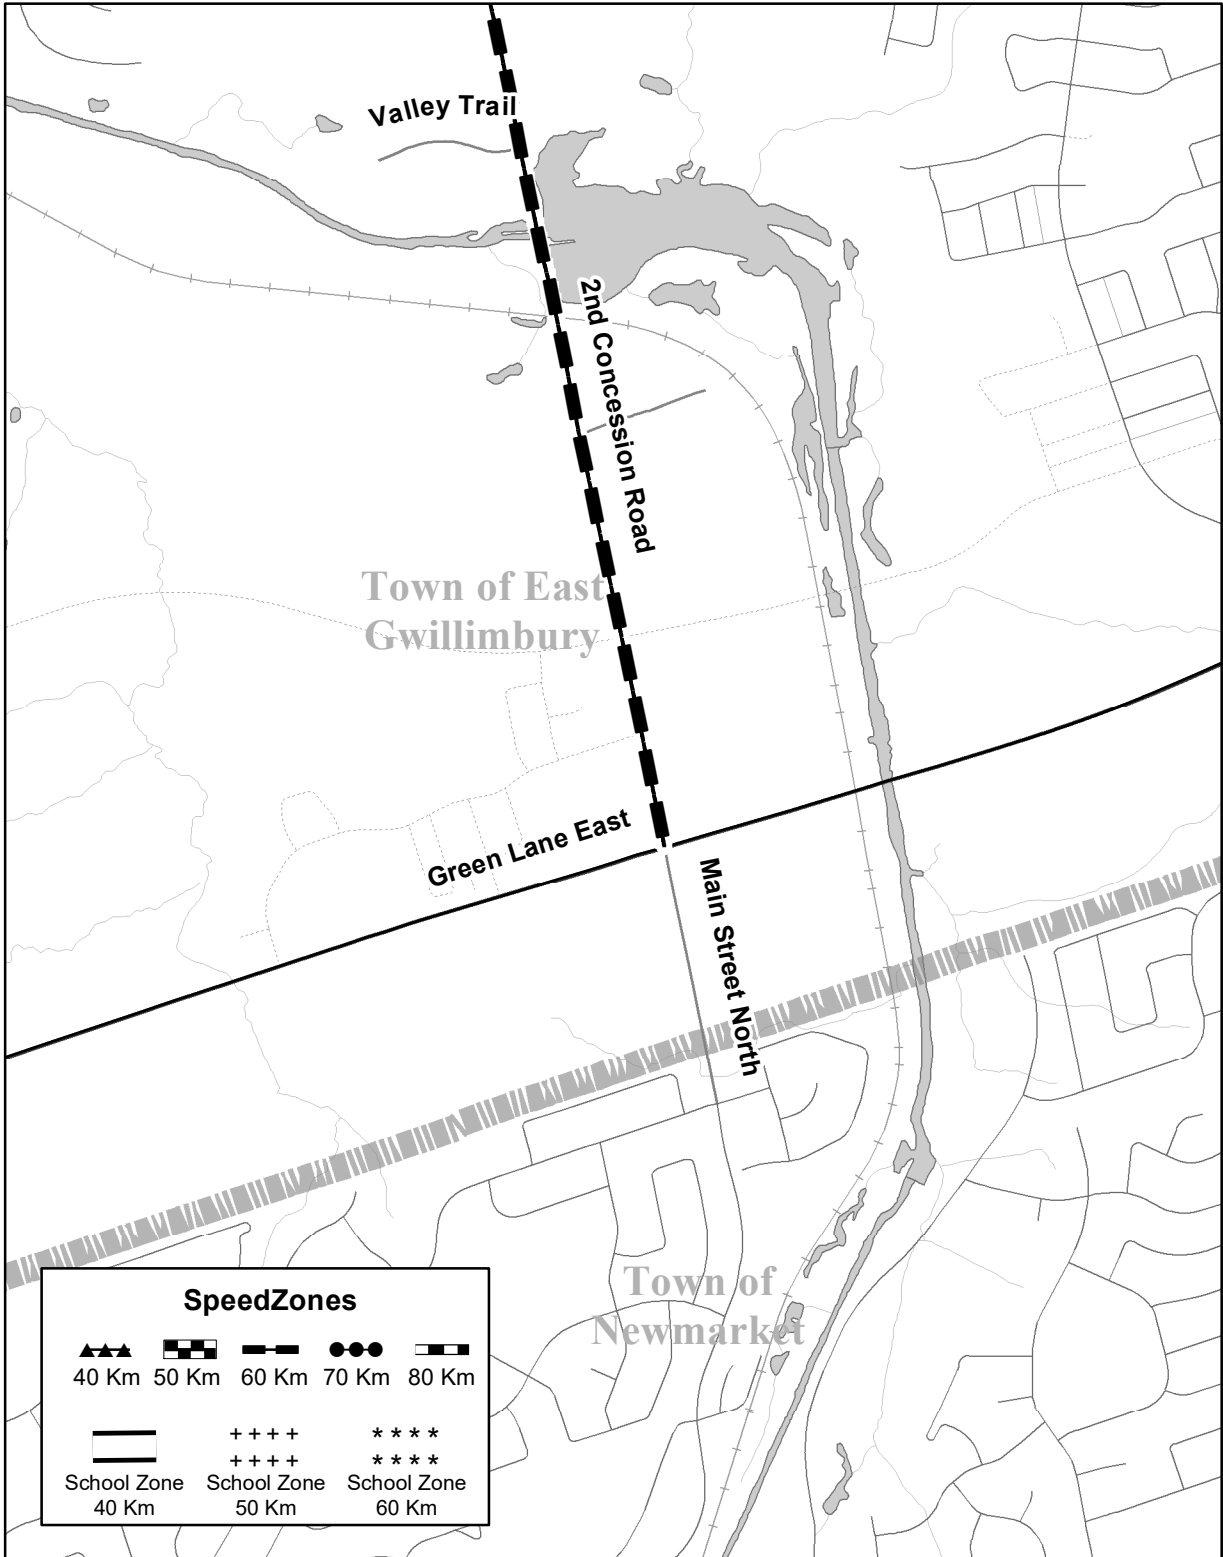

Regional Road #34

Speed Zones		
40 Km	50 Km	60 Km
70 Km	80 Km	
School Zone 40 Km	School Zone 50 Km	School Zone 60 Km

Regional Road #34

Regional Road #34

Regional Road #34

Regional Road #34

School Zone
30m north of the north limit of Pearson Street to 50m south of the south limit of Bondi Avenue

Speed Zones		
40 Km	50 Km	60 Km
70 Km	80 Km	School Zone 40 Km
School Zone 50 Km	School Zone 50 Km	School Zone 60 Km

Regional Road #34

Regional Road #34

Regional Road #34

Regional Road #34

Regional Road #34

Regional Road #34

Regional Road #34

Regional Road #34

Regional Road #34

Regional Road #34

Regional Road #34