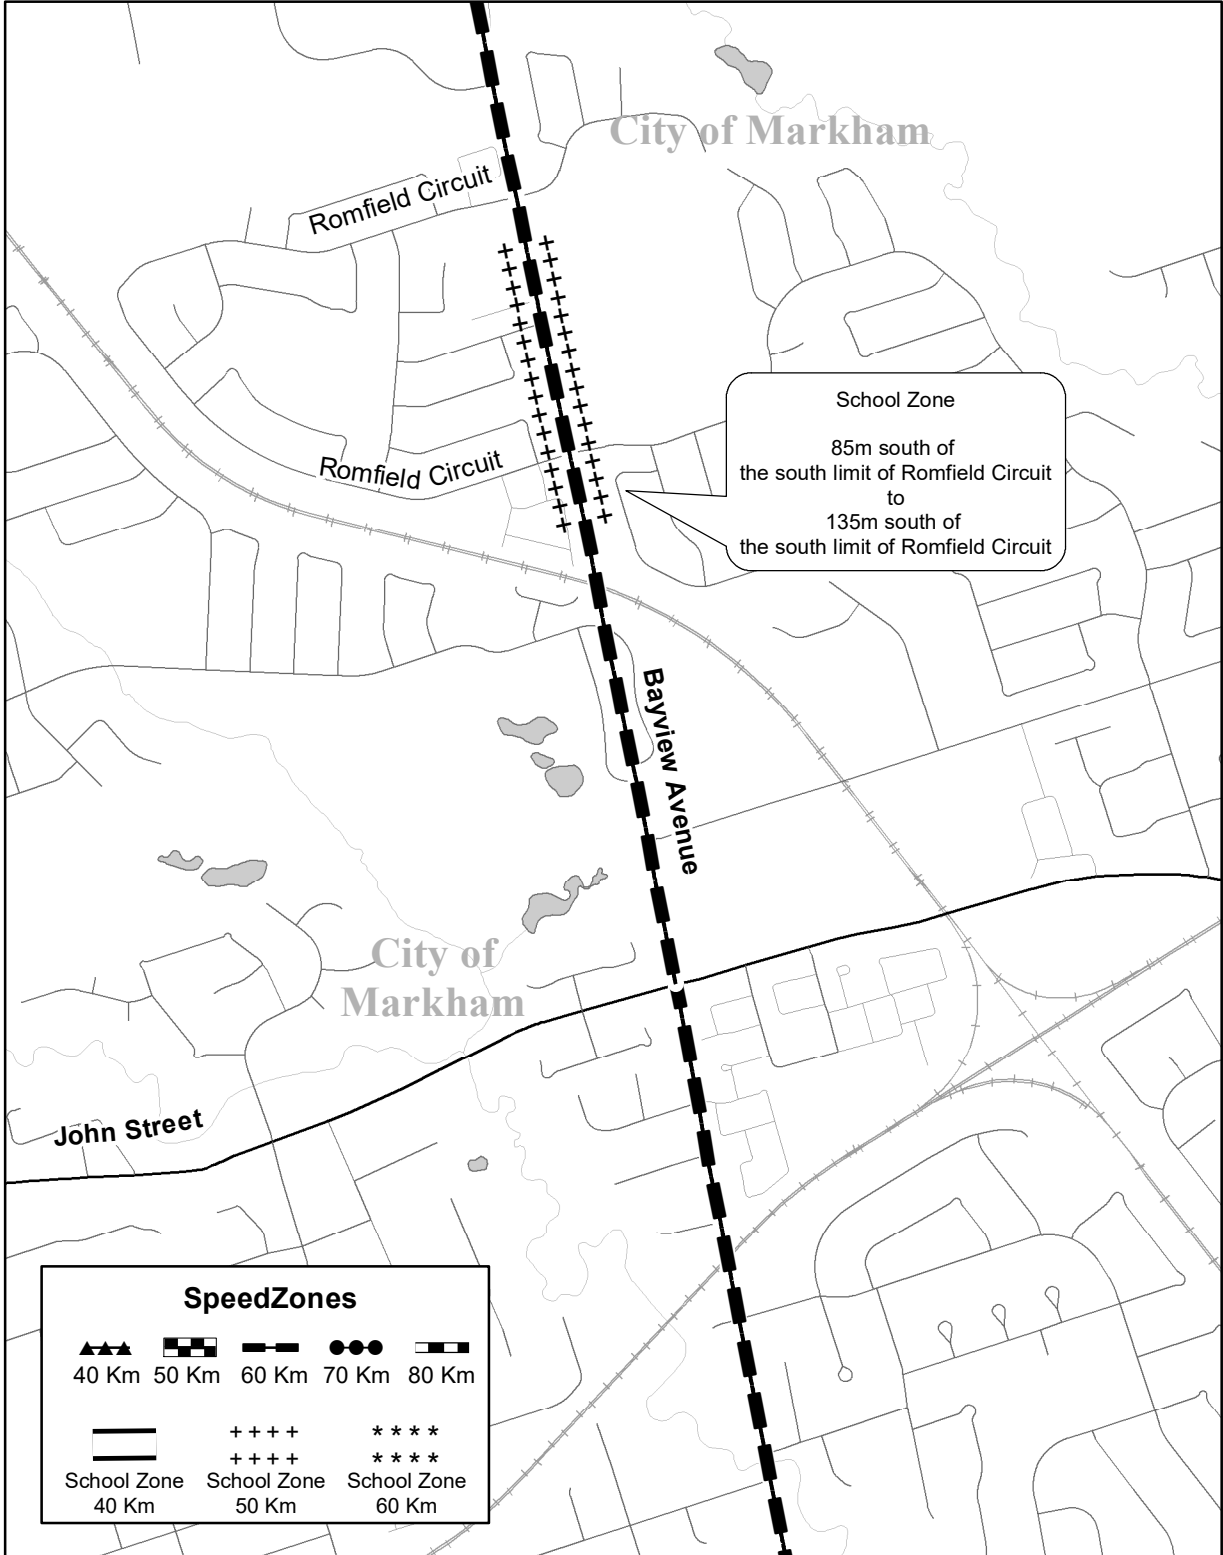

Regional Road #34

Speed Zones		
40 Km	50 Km	60 Km
70 Km	80 Km	
School Zone 40 Km	School Zone 50 Km	School Zone 60 Km

Regional Road #34

Regional Road #34

Regional Road #34

Regional Road #34

School Zone
30m north of the north limit of Pearson Street to 50m south of the south limit of Bondi Avenue

Speed Zones		
40 Km	50 Km	60 Km
70 Km	80 Km	School Zone 40 Km
School Zone 50 Km	School Zone 50 Km	School Zone 60 Km

Regional Road #34

Regional Road #34

Regional Road #34

Regional Road #34

Regional Road #34

Regional Road #34

Regional Road #34

Regional Road #34

Regional Road #34

Regional Road #34

Regional Road #34