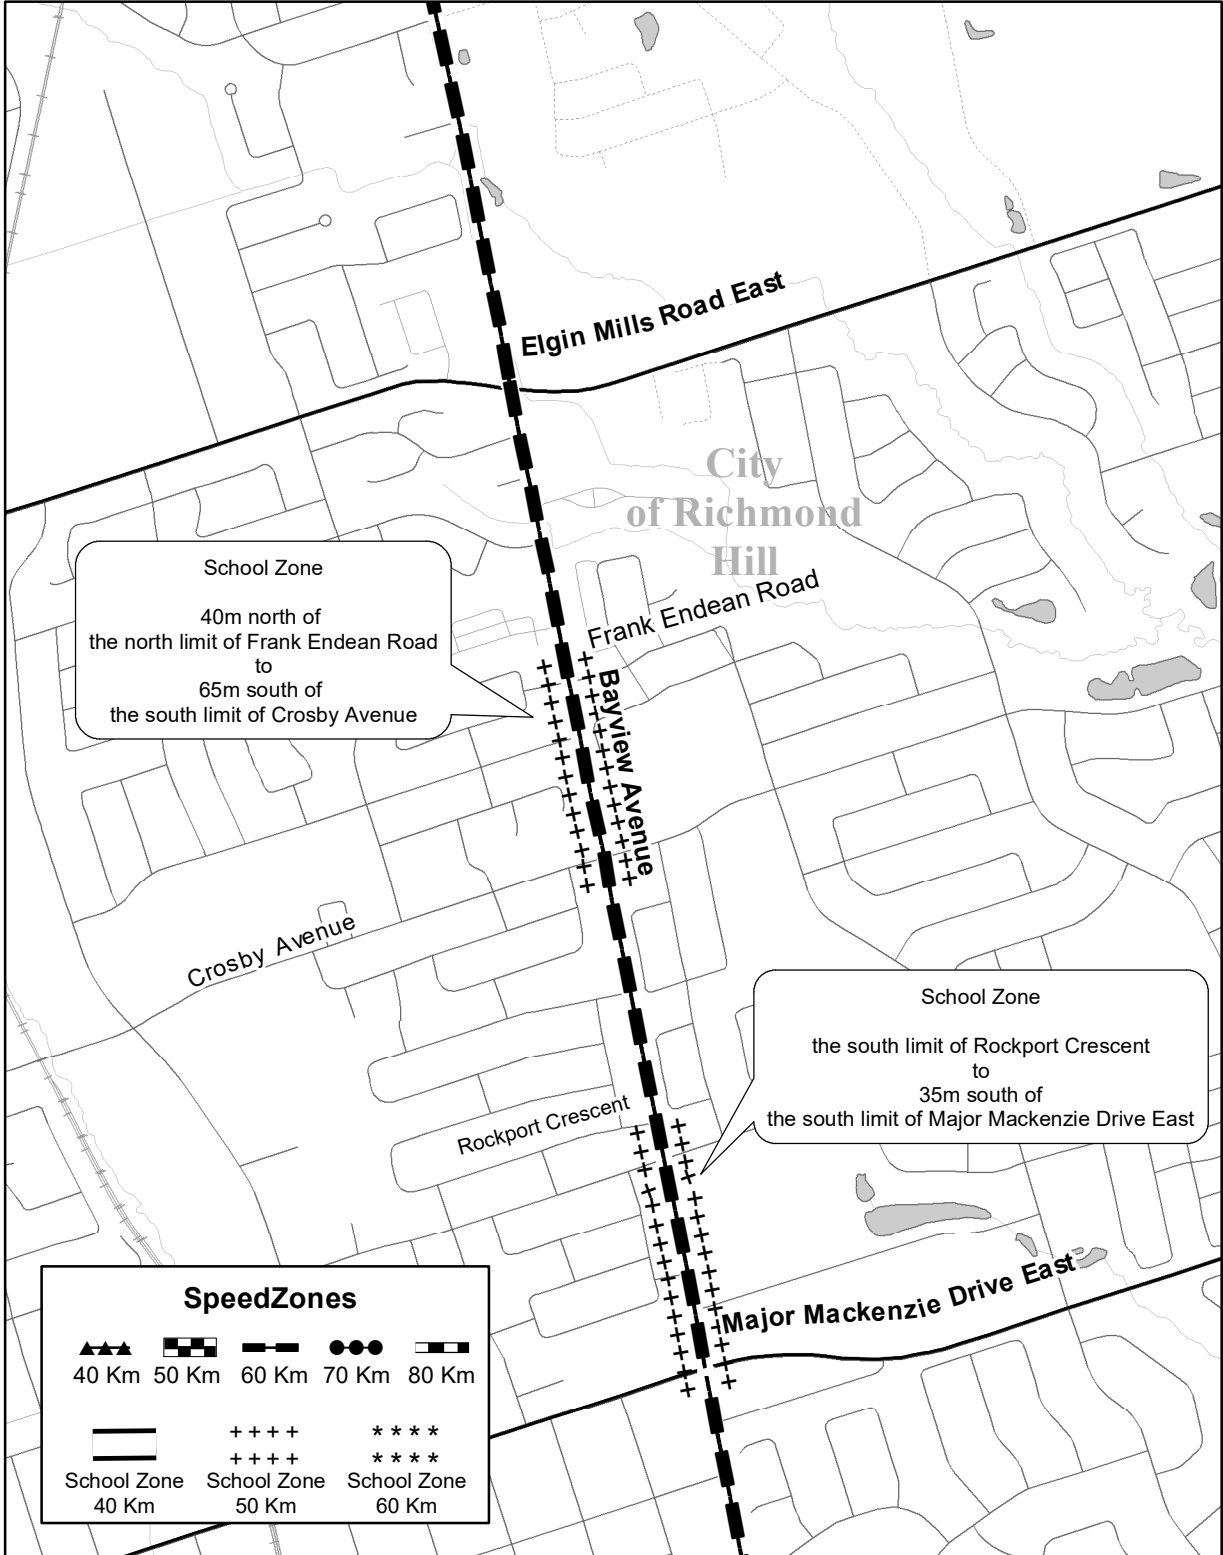

Regional Road #34

Speed Zones		
40 Km	50 Km	60 Km
70 Km	80 Km	
School Zone 40 Km	School Zone 50 Km	School Zone 60 Km

Regional Road #34

Regional Road #34

Regional Road #34

Regional Road #34

School Zone
30m north of the north limit of Pearson Street to 50m south of the south limit of Bondi Avenue

Speed Zones		
40 Km	50 Km	60 Km
70 Km	80 Km	School Zone 40 Km
School Zone 50 Km	School Zone 50 Km	School Zone 60 Km

Regional Road #34

Regional Road #34

Regional Road #34

Regional Road #34

Regional Road #34

Regional Road #34

Regional Road #34

Regional Road #34

Regional Road #34

Regional Road #34

Regional Road #34