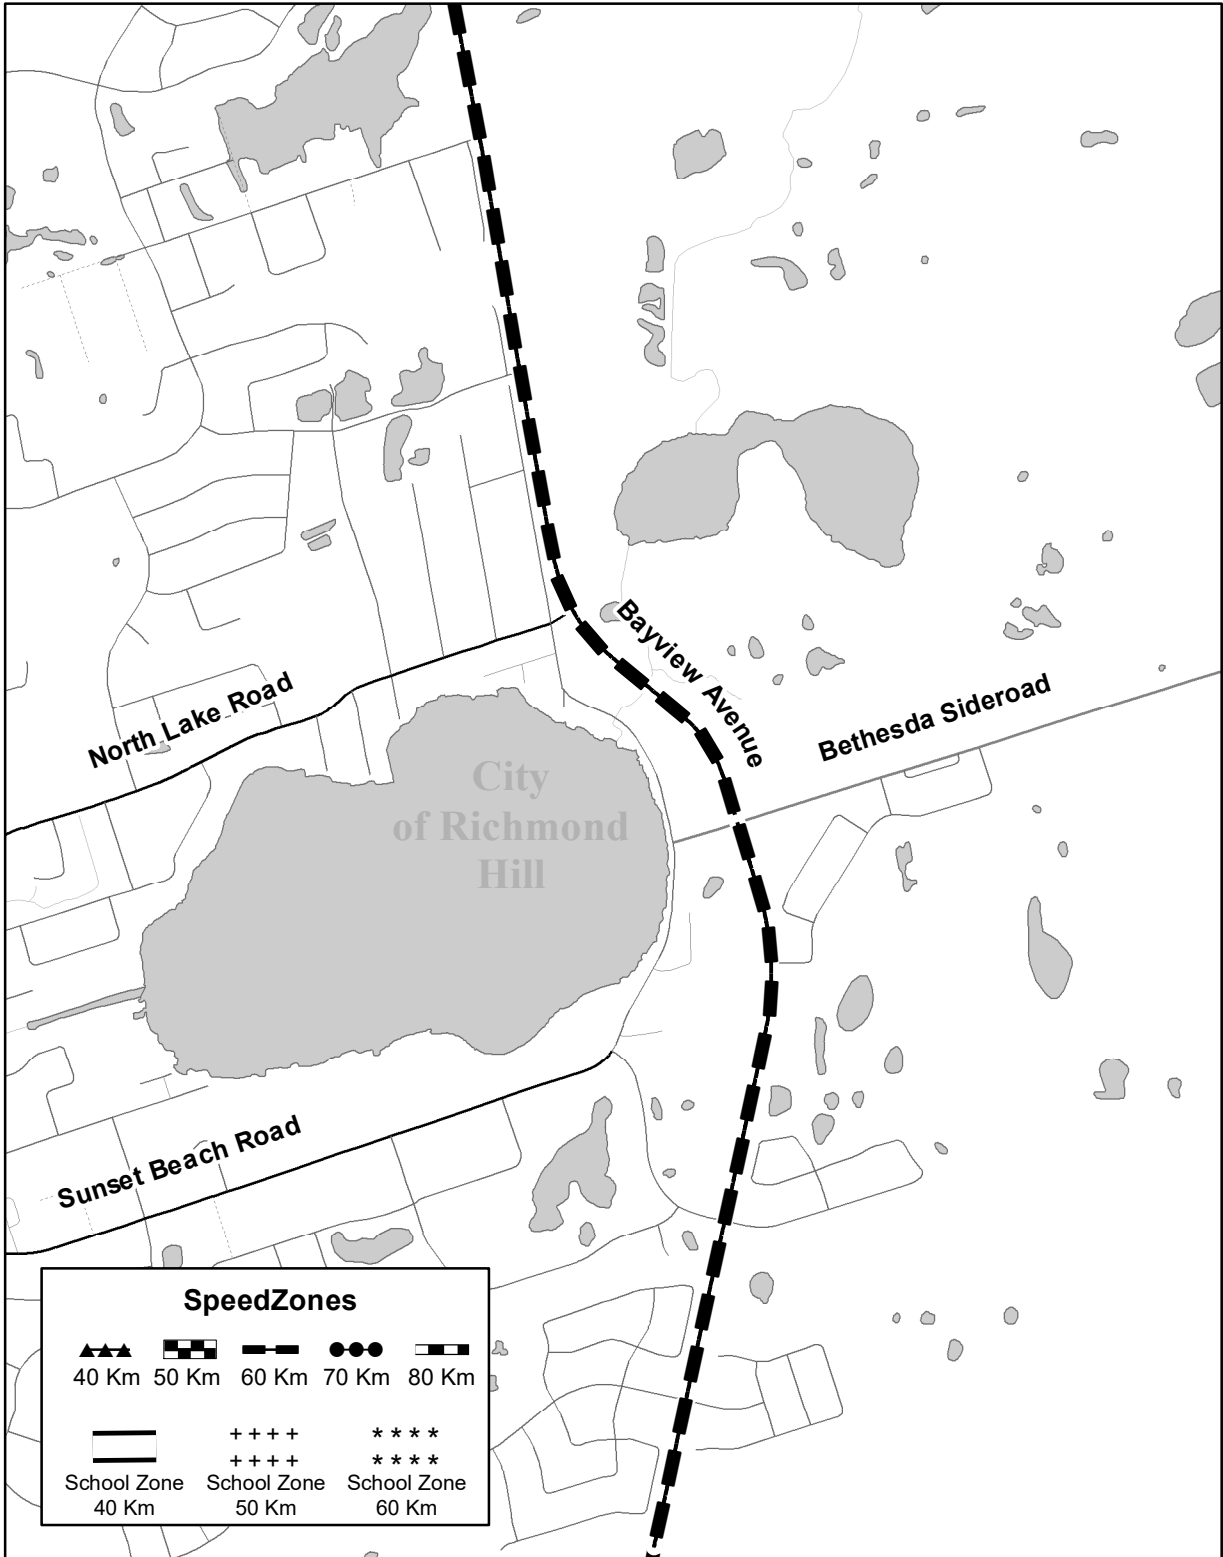

Regional Road #34

Speed Zones		
40 Km	50 Km	60 Km
70 Km	80 Km	
School Zone 40 Km	School Zone 50 Km	School Zone 60 Km

Regional Road #34

Regional Road #34

Regional Road #34

Regional Road #34

School Zone
30m north of the north limit of Pearson Street to 50m south of the south limit of Bondi Avenue

Speed Zones		
40 Km	50 Km	60 Km
70 Km	80 Km	School Zone 40 Km
School Zone 50 Km	School Zone 50 Km	School Zone 60 Km

Regional Road #34

Regional Road #34

Regional Road #34

Regional Road #34

Regional Road #34

Regional Road #34

Regional Road #34

Regional Road #34

Regional Road #34

Regional Road #34

Regional Road #34