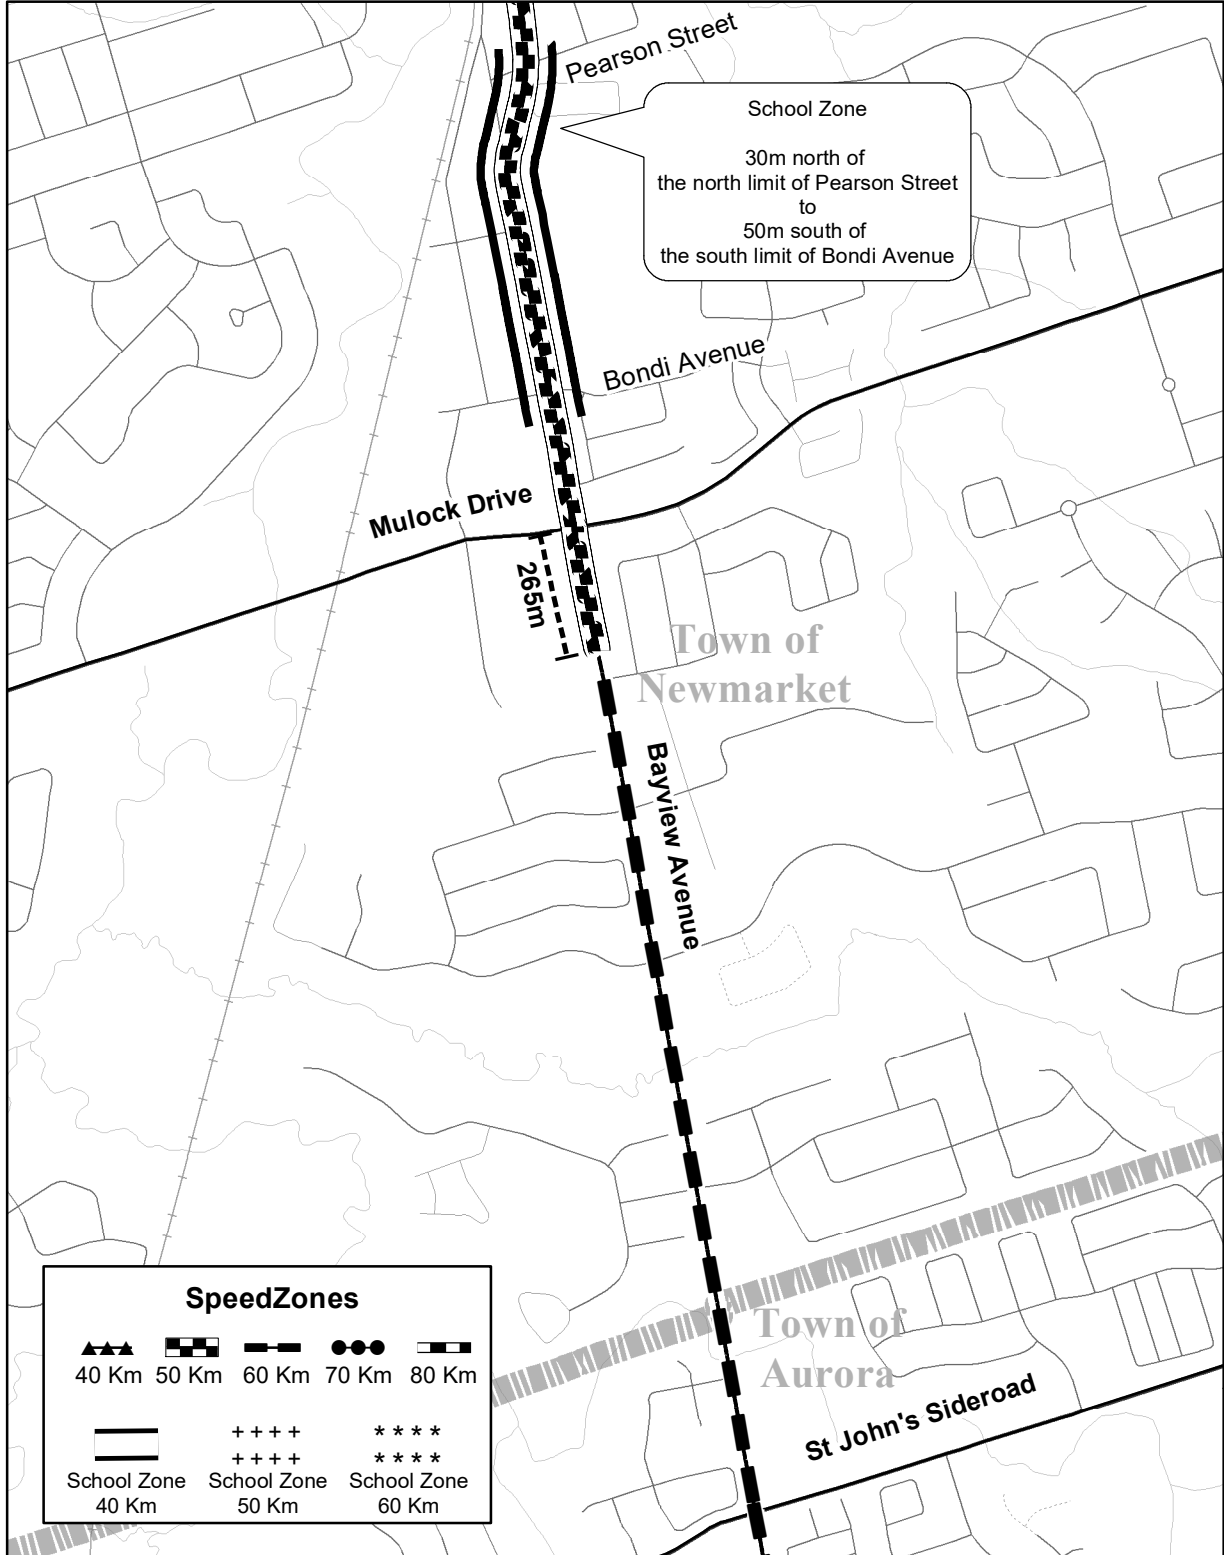

Regional Road #34

Speed Zones		
40 Km	50 Km	60 Km
70 Km	80 Km	
School Zone 40 Km	School Zone 50 Km	School Zone 60 Km

Regional Road #34

Regional Road #34

Regional Road #34

Regional Road #34

School Zone
30m north of the north limit of Pearson Street to 50m south of the south limit of Bondi Avenue

Speed Zones		
40 Km	50 Km	60 Km
70 Km	80 Km	School Zone 40 Km
School Zone 50 Km	School Zone 50 Km	School Zone 60 Km

Regional Road #34

Regional Road #34

Regional Road #34

Regional Road #34

Regional Road #34

Regional Road #34

Regional Road #34

Regional Road #34

Regional Road #34

Regional Road #34

Regional Road #34