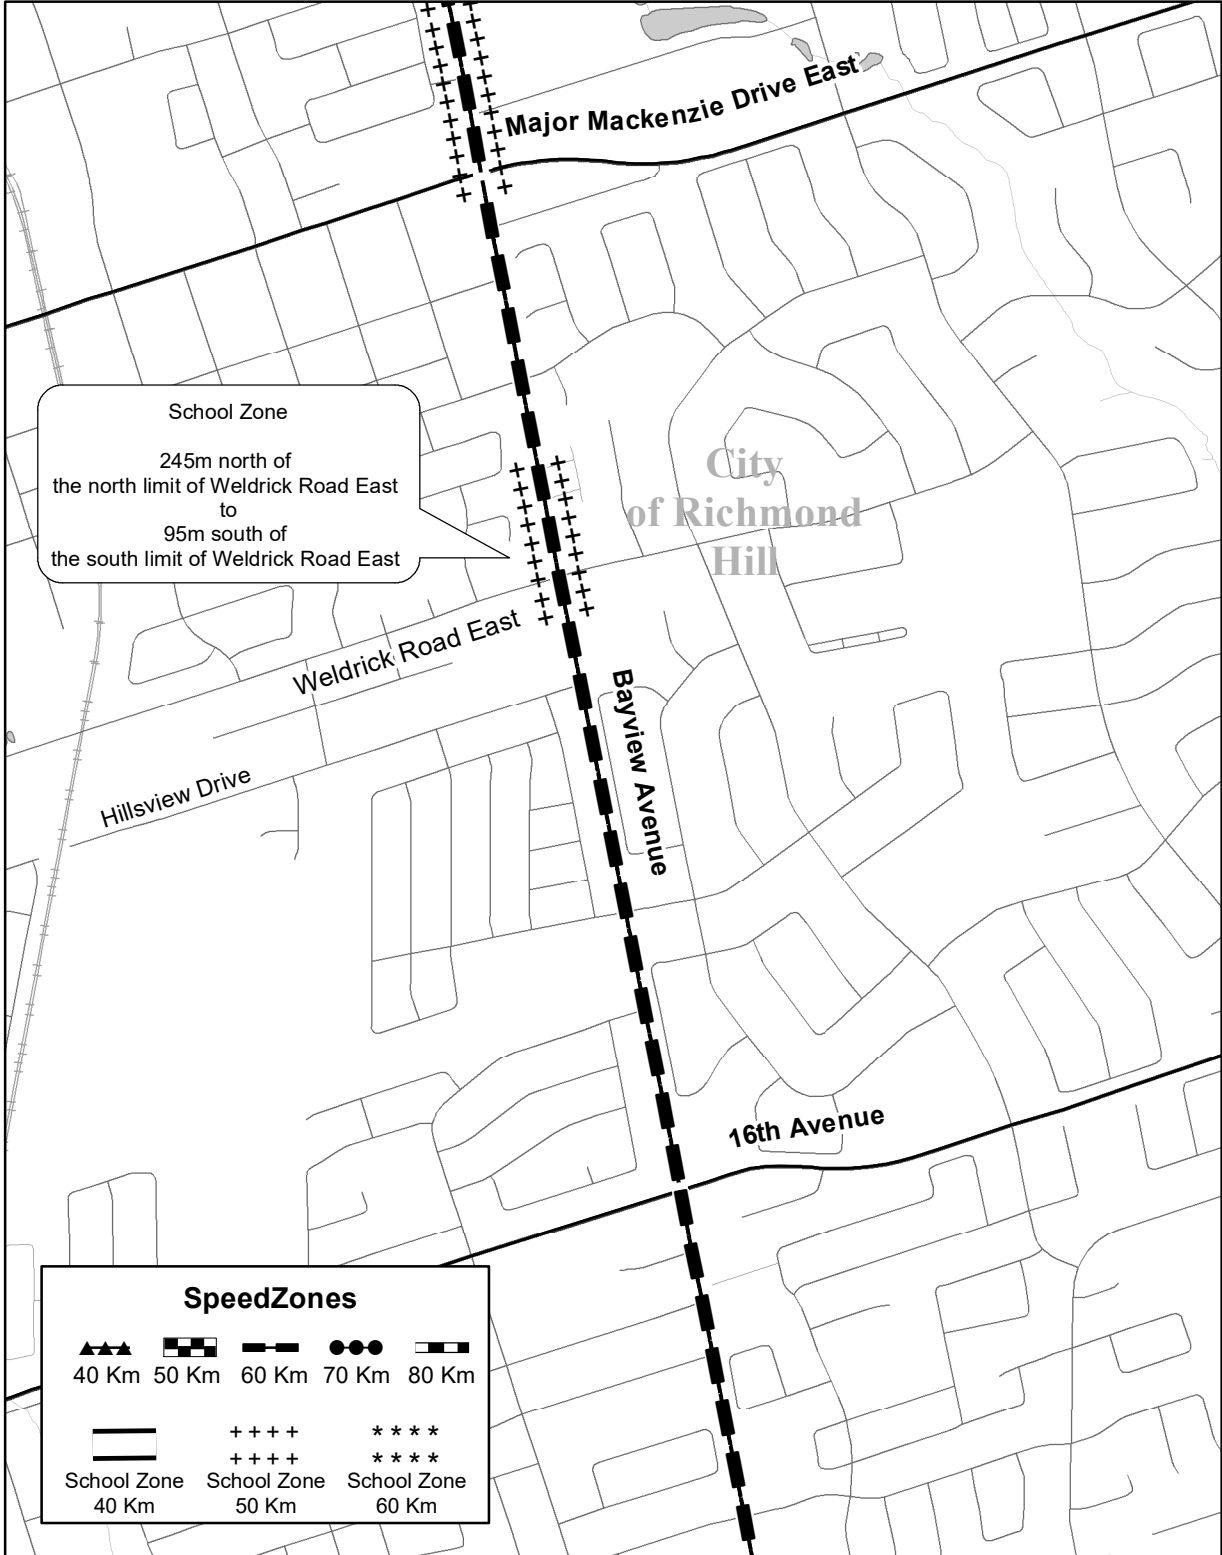

Regional Road #34

Speed Zones		
40 Km	50 Km	60 Km
70 Km	80 Km	
School Zone 40 Km	School Zone 50 Km	School Zone 60 Km

Regional Road #34

Regional Road #34

Regional Road #34

Regional Road #34

School Zone
30m north of the north limit of Pearson Street to 50m south of the south limit of Bondi Avenue

Speed Zones		
40 Km	50 Km	60 Km
70 Km	80 Km	School Zone 40 Km
School Zone 50 Km	School Zone 50 Km	School Zone 60 Km

Regional Road #34

Regional Road #34

Regional Road #34

Regional Road #34

Regional Road #34

Regional Road #34

Regional Road #34

Regional Road #34

Regional Road #34

Regional Road #34

Regional Road #34