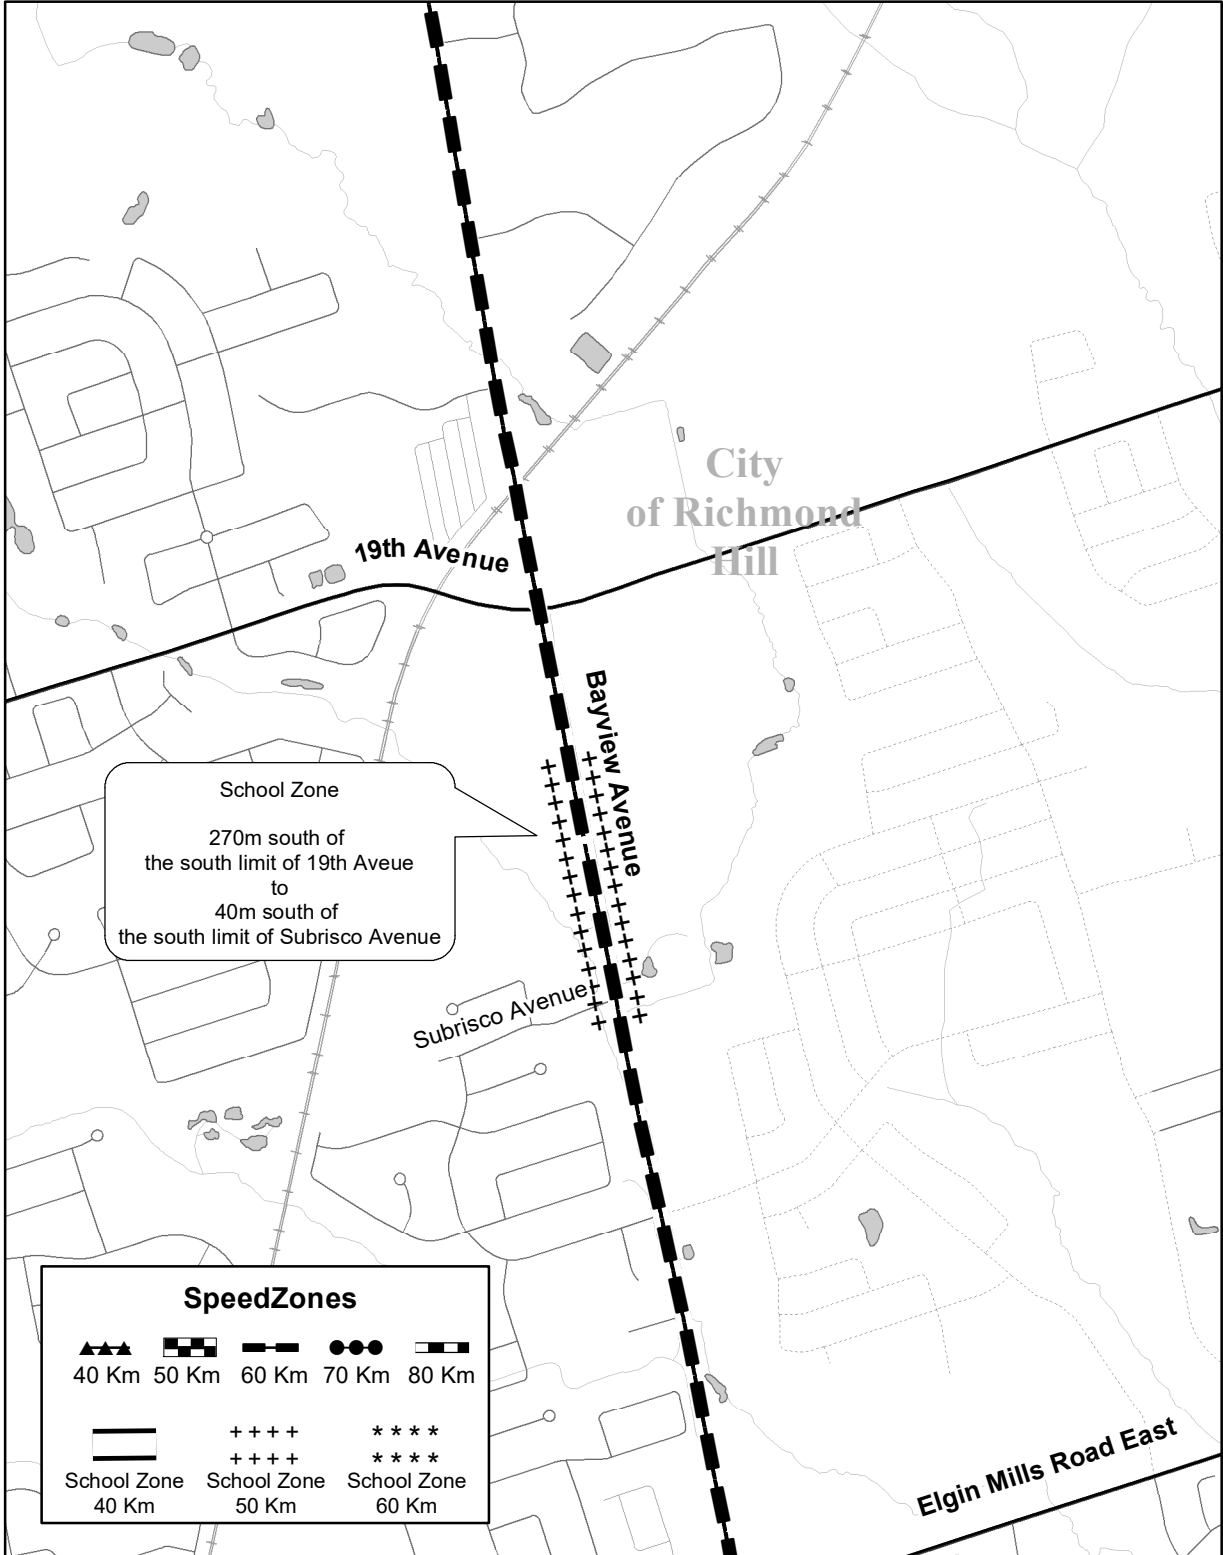

Regional Road #34

Speed Zones		
40 Km	50 Km	60 Km
70 Km	80 Km	
School Zone 40 Km	School Zone 50 Km	School Zone 60 Km

Regional Road #34

Regional Road #34

Regional Road #34

Regional Road #34

School Zone
30m north of the north limit of Pearson Street to 50m south of the south limit of Bondi Avenue

Speed Zones		
40 Km	50 Km	60 Km
70 Km	80 Km	School Zone 40 Km
School Zone 50 Km	School Zone 50 Km	School Zone 60 Km

Regional Road #34

Regional Road #34

Regional Road #34

Regional Road #34

Regional Road #34

Regional Road #34

Regional Road #34

Regional Road #34

Regional Road #34

Regional Road #34

Regional Road #34