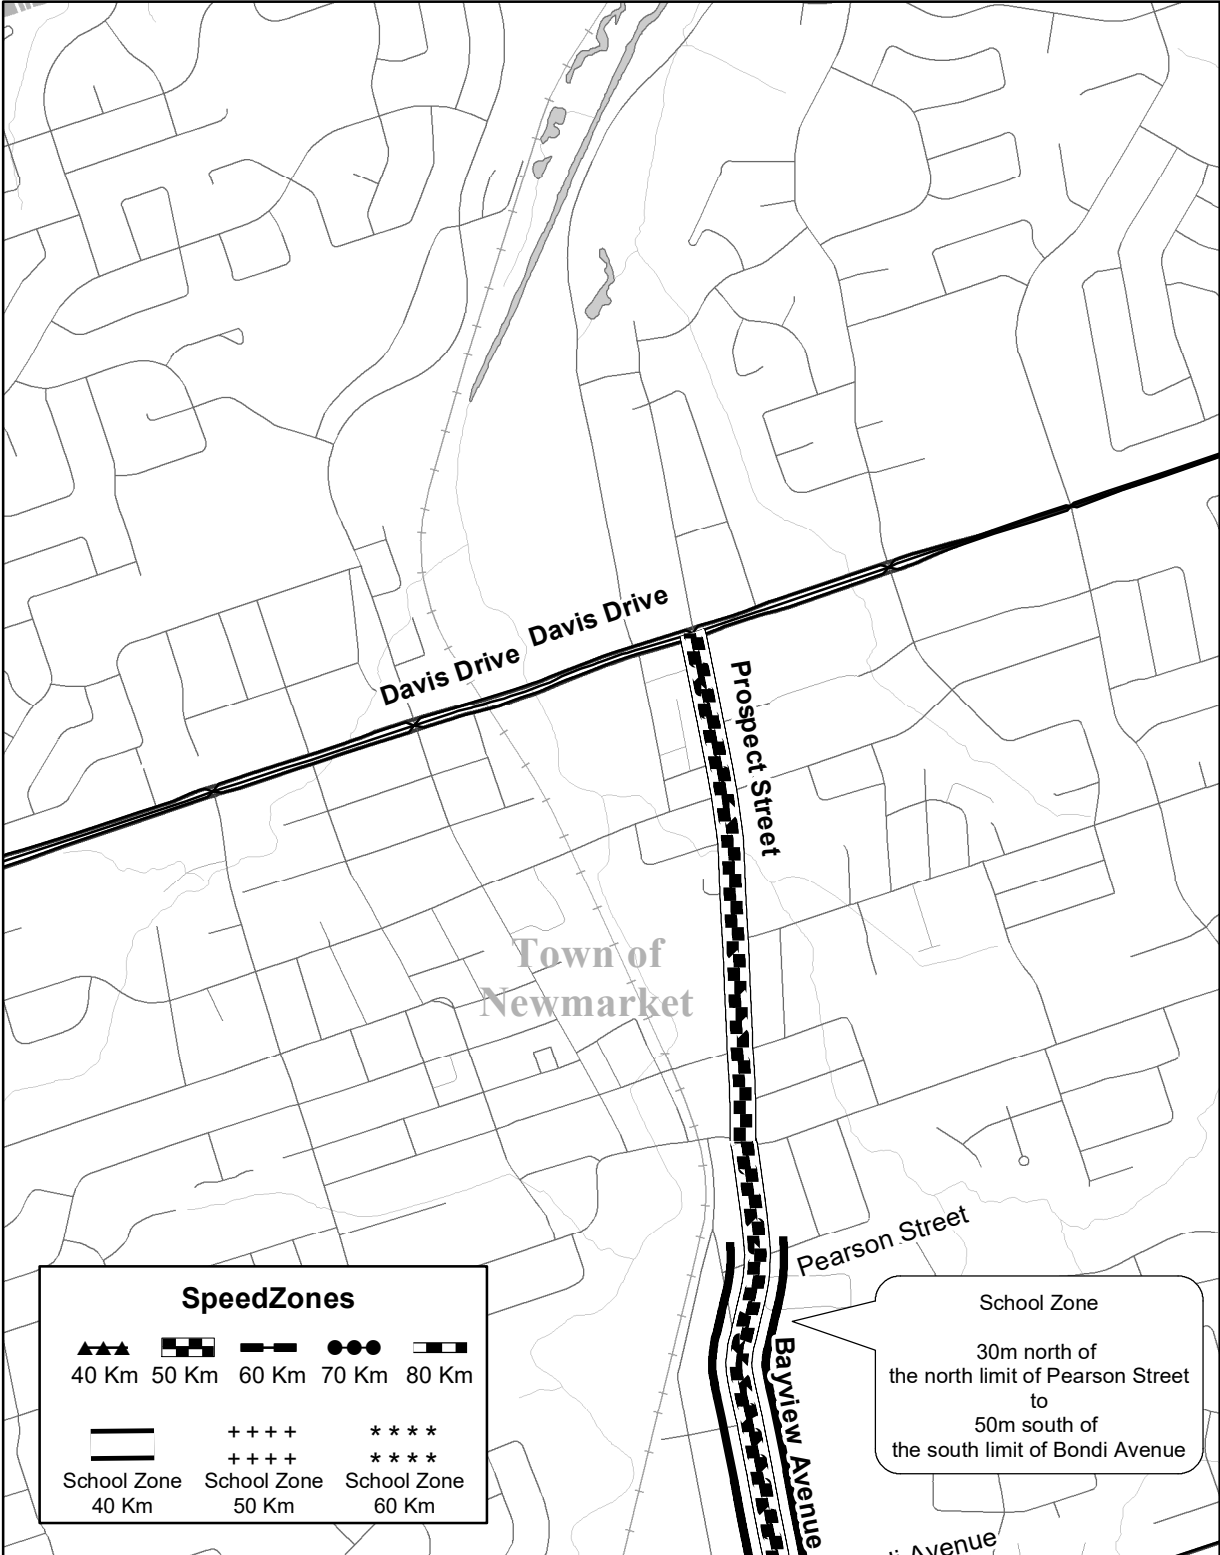

Regional Road #34

Speed Zones		
40 Km	50 Km	60 Km
70 Km	80 Km	
School Zone 40 Km	School Zone 50 Km	School Zone 60 Km

Regional Road #34

Regional Road #34

Regional Road #34

Regional Road #34

School Zone
30m north of the north limit of Pearson Street to 50m south of the south limit of Bondi Avenue

Speed Zones		
40 Km	50 Km	60 Km
70 Km	80 Km	School Zone 40 Km
School Zone 50 Km	School Zone 50 Km	School Zone 60 Km

Regional Road #34

Regional Road #34

Regional Road #34

Regional Road #34

Regional Road #34

Regional Road #34

Regional Road #34

Regional Road #34

Regional Road #34

Regional Road #34

Regional Road #34