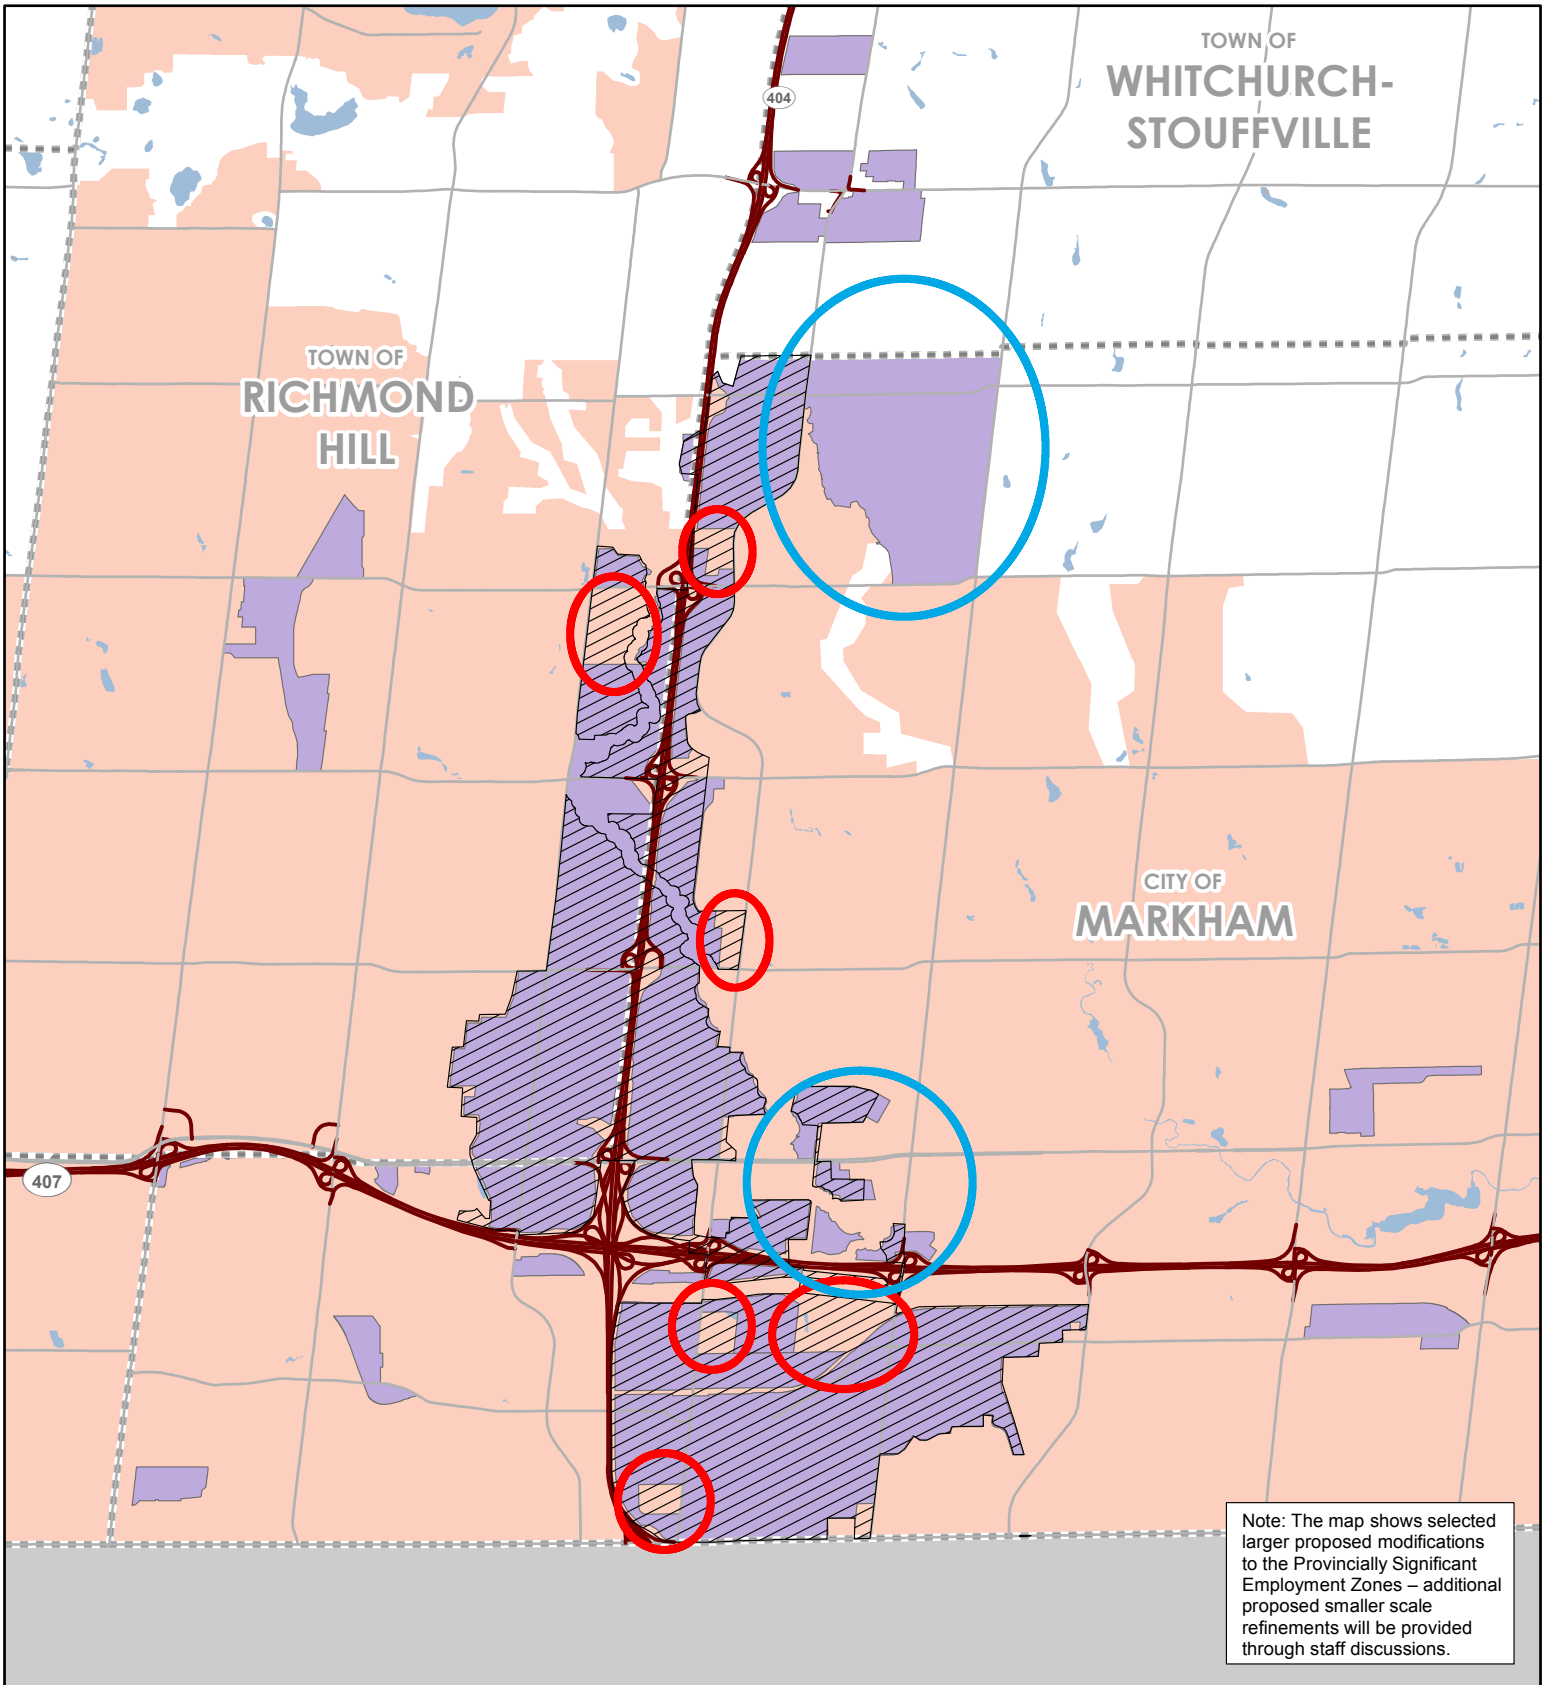

Legend

- York Region Employment Areas
- PSEZ Boundaries as per Amendment 1
- Towns and Villages
- Urban Area
- Lake/River
- Highway
- Highway 404 Extension
- Road
- Railway
- Municipal Boundary
- Regional Boundary

Produced by:
The Regional Municipality of York
Planning and Economic
Development, Corporate Services
March 2019

Data: © Queen's Printer for Ontario
2003-2019

Legend

- York Region Employment Areas
- PSEZ Boundaries as per Amendment 1
- Towns and Villages
- Urban Area
- Lake/River
- Recommended Deletions from PSEZ
- Recommended Additions to PSEZ
- Highway
- Road
- Railway
- Municipal Boundary
- Regional Boundary