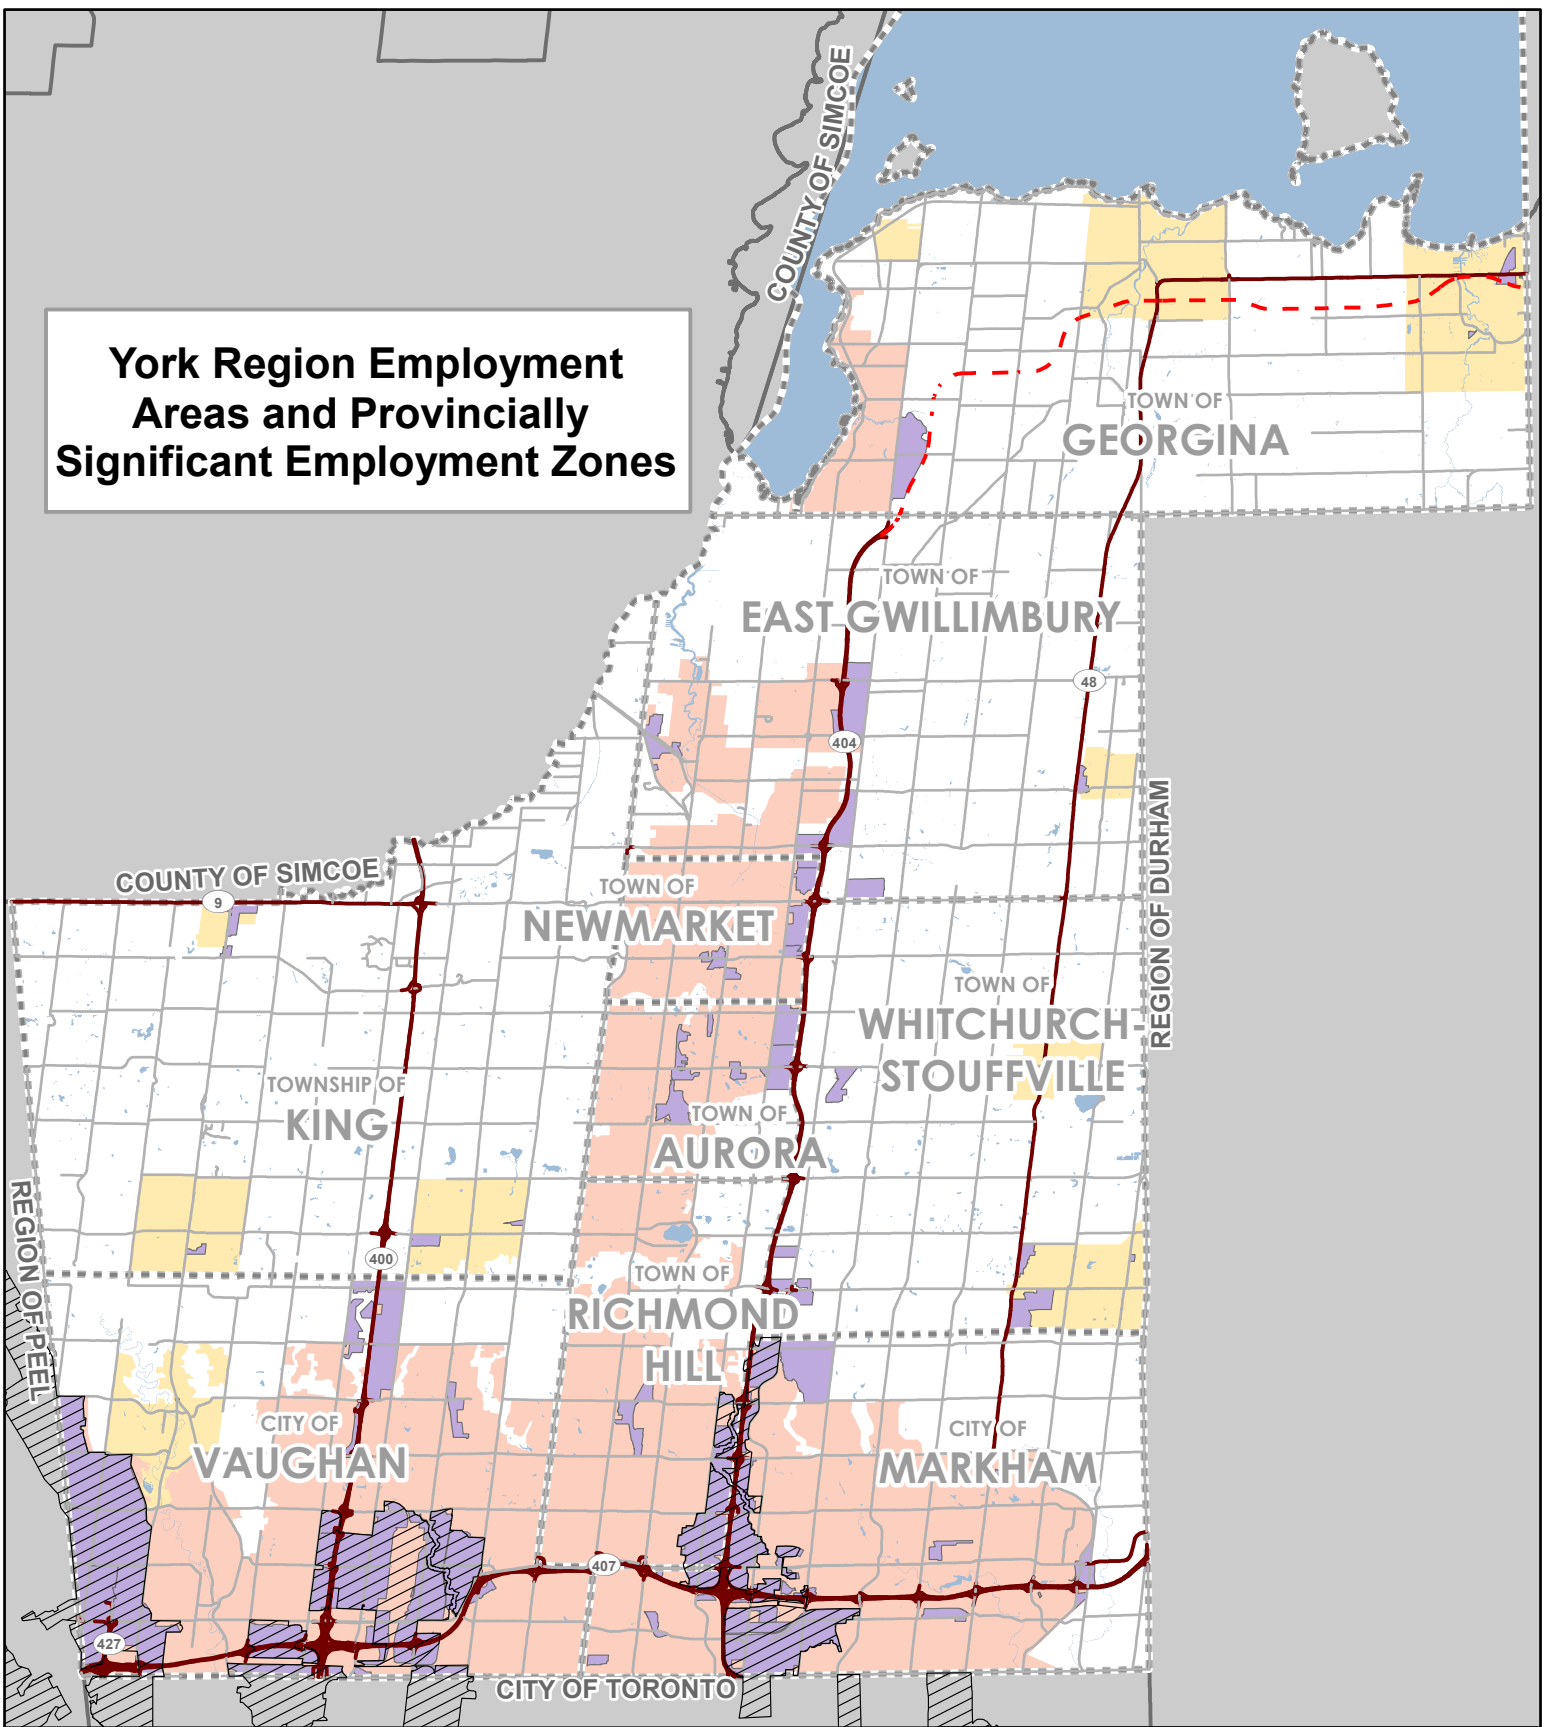

Proposed Provincially Significant Employment Zones

York Region Employment Areas and Provincially Significant Employment Zones

REGIONAL MUNICIPALITY OF YORK Proposed Provincially Significant Employment Zones (PSEZ)

Legend

- York Region Employment Areas
- PSEZ Boundaries as per Amendment 1
- Towns and Villages
- Urban Area
- Lake/River
- Highway
- Highway 404 Extension
- Road
- Railway
- Municipal Boundary
- Regional Boundary