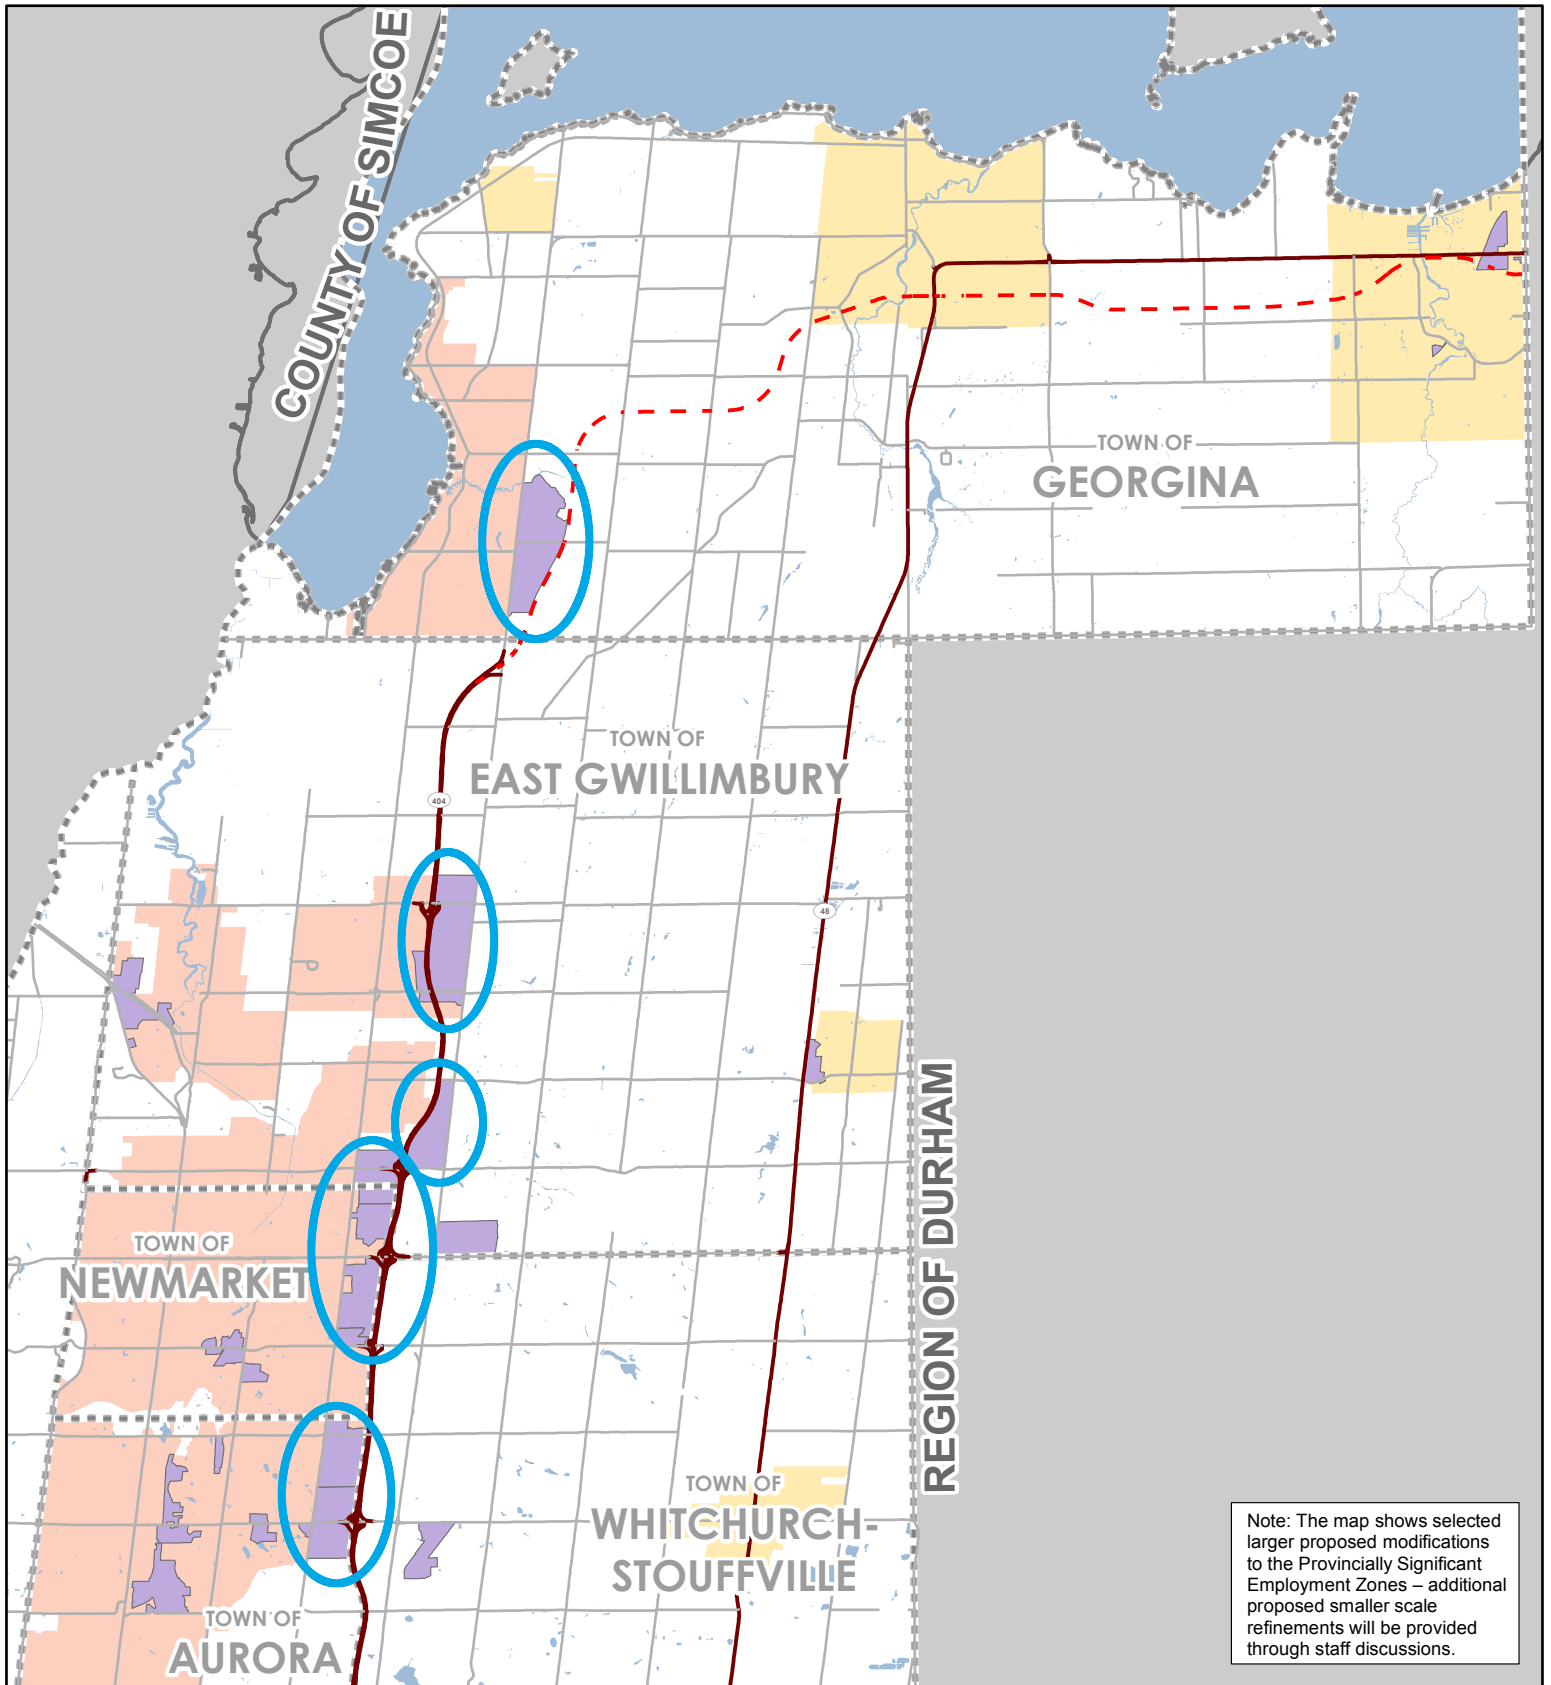

REGIONAL MUNICIPALITY OF YORK
Proposed Provincially Significant
Employment Zones (PSEZ)

Produced by:
 The Regional Municipality of York
 Planning and Economic
 Development, Corporate Services
 March 2019

Data: © Queen's Printer for Ontario
 2003-2019

Legend

- York Region Employment Areas
- PSEZ Boundaries as per Amendment 1
- Towns and Villages
- Urban Area
- Lake/River
- Recommended Deletions from PSEZ
- Recommended Additions to PSEZ
- Highway
- Road
- Railway
- Municipal Boundary
- Regional Boundary