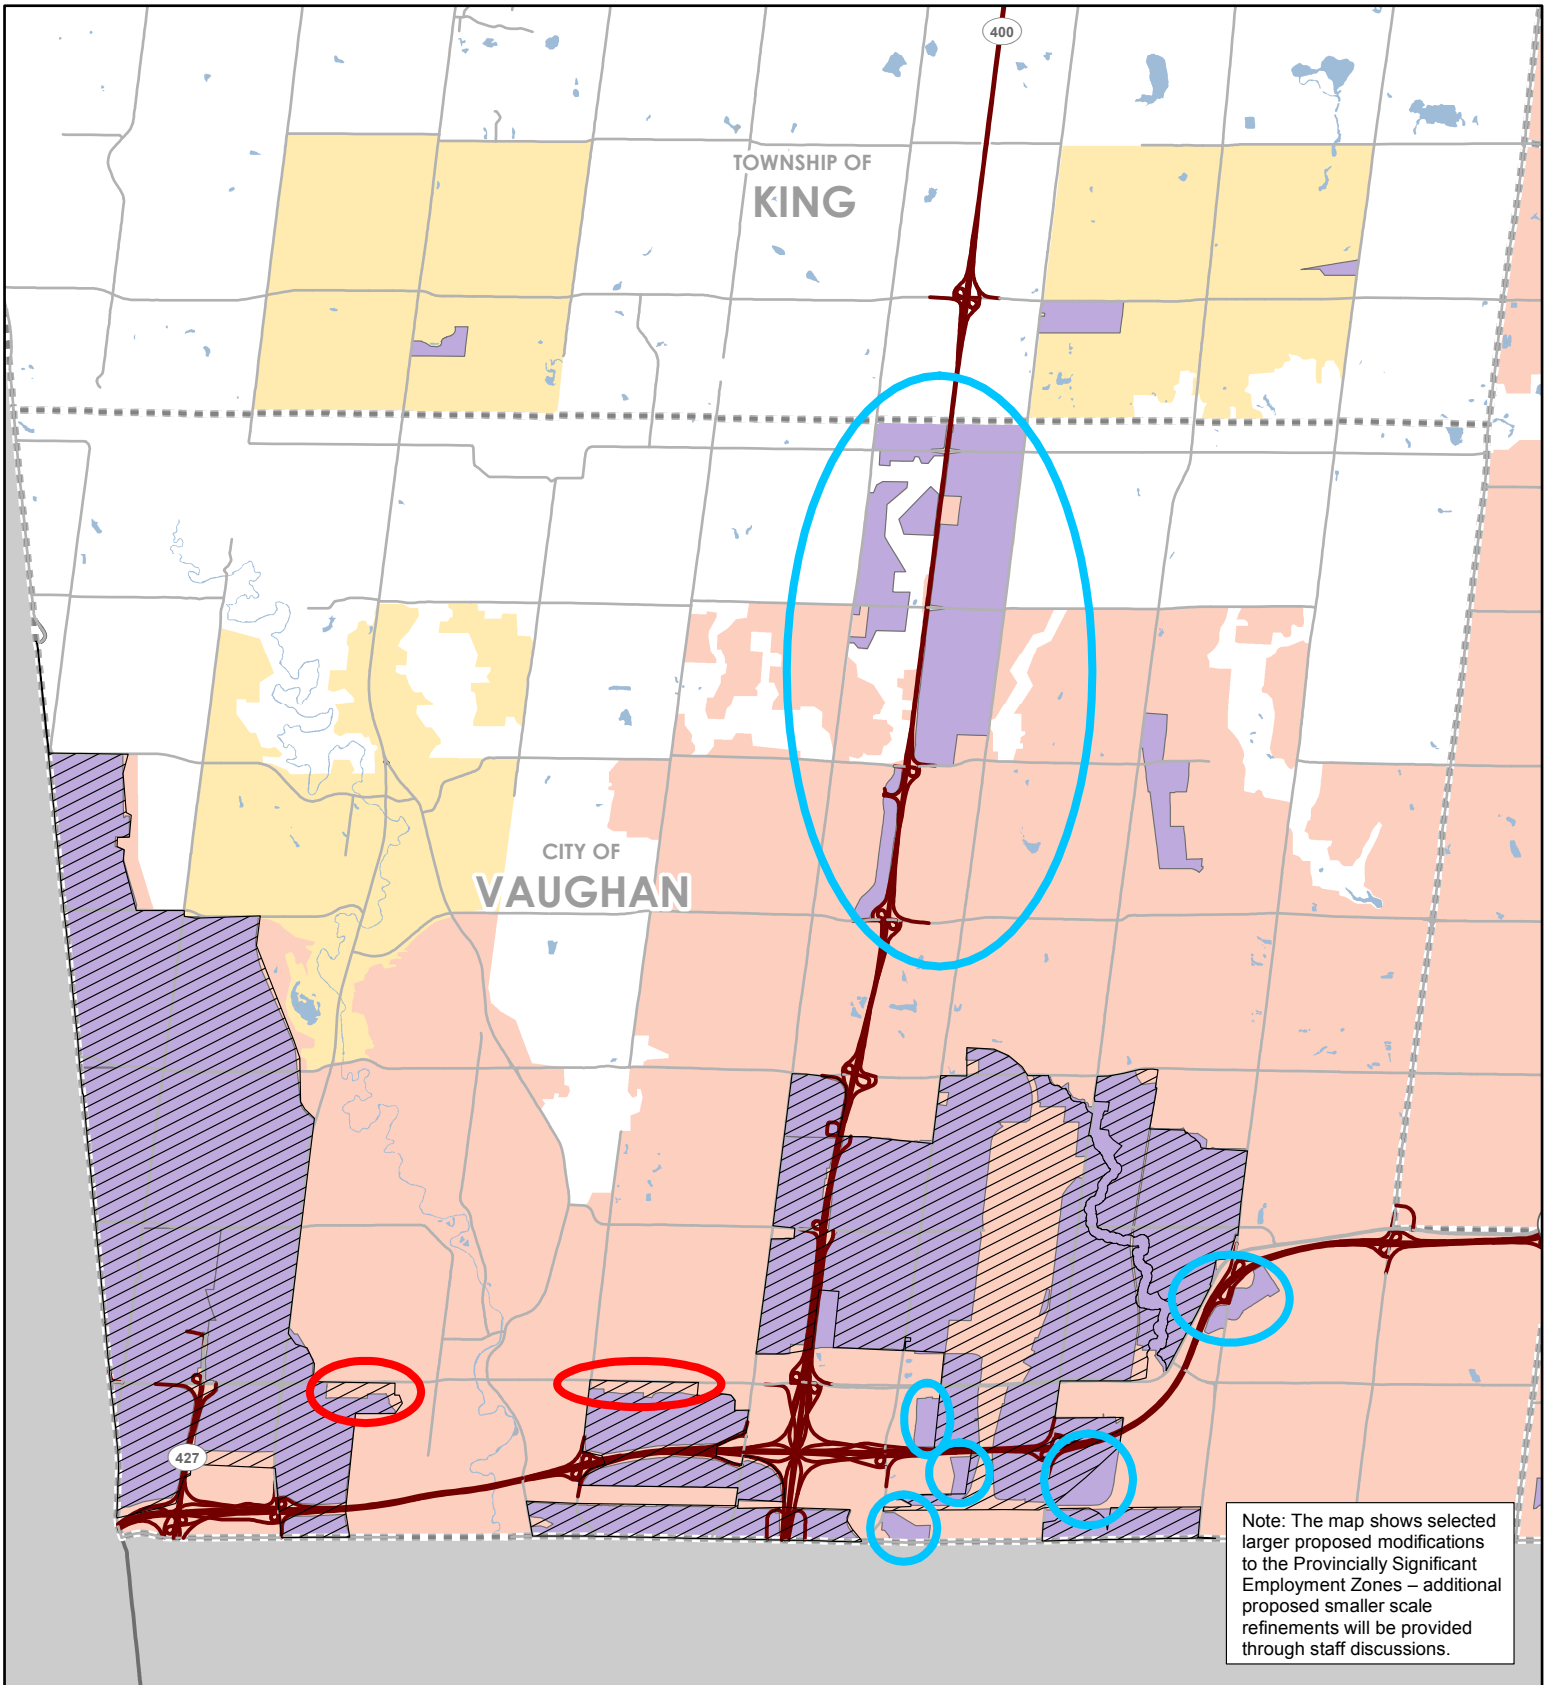

REGIONAL MUNICIPALITY OF YORK Proposed Provincially Significant Employment Zones (PSEZ)

Produced by:
The Regional Municipality of York
Planning and Economic
Development, Corporate Services
March 2019

Data: © Queen's Printer for Ontario
2003-2019

Legend

- York Region Employment Areas
- PSEZ Boundaries as per Amendment 1
- Towns and Villages
- Urban Area
- Lake/River
- Recommended Deletions from PSEZ
- Recommended Additions to PSEZ
- Highway
- Road
- Railway
- Municipal Boundary
- Regional Boundary