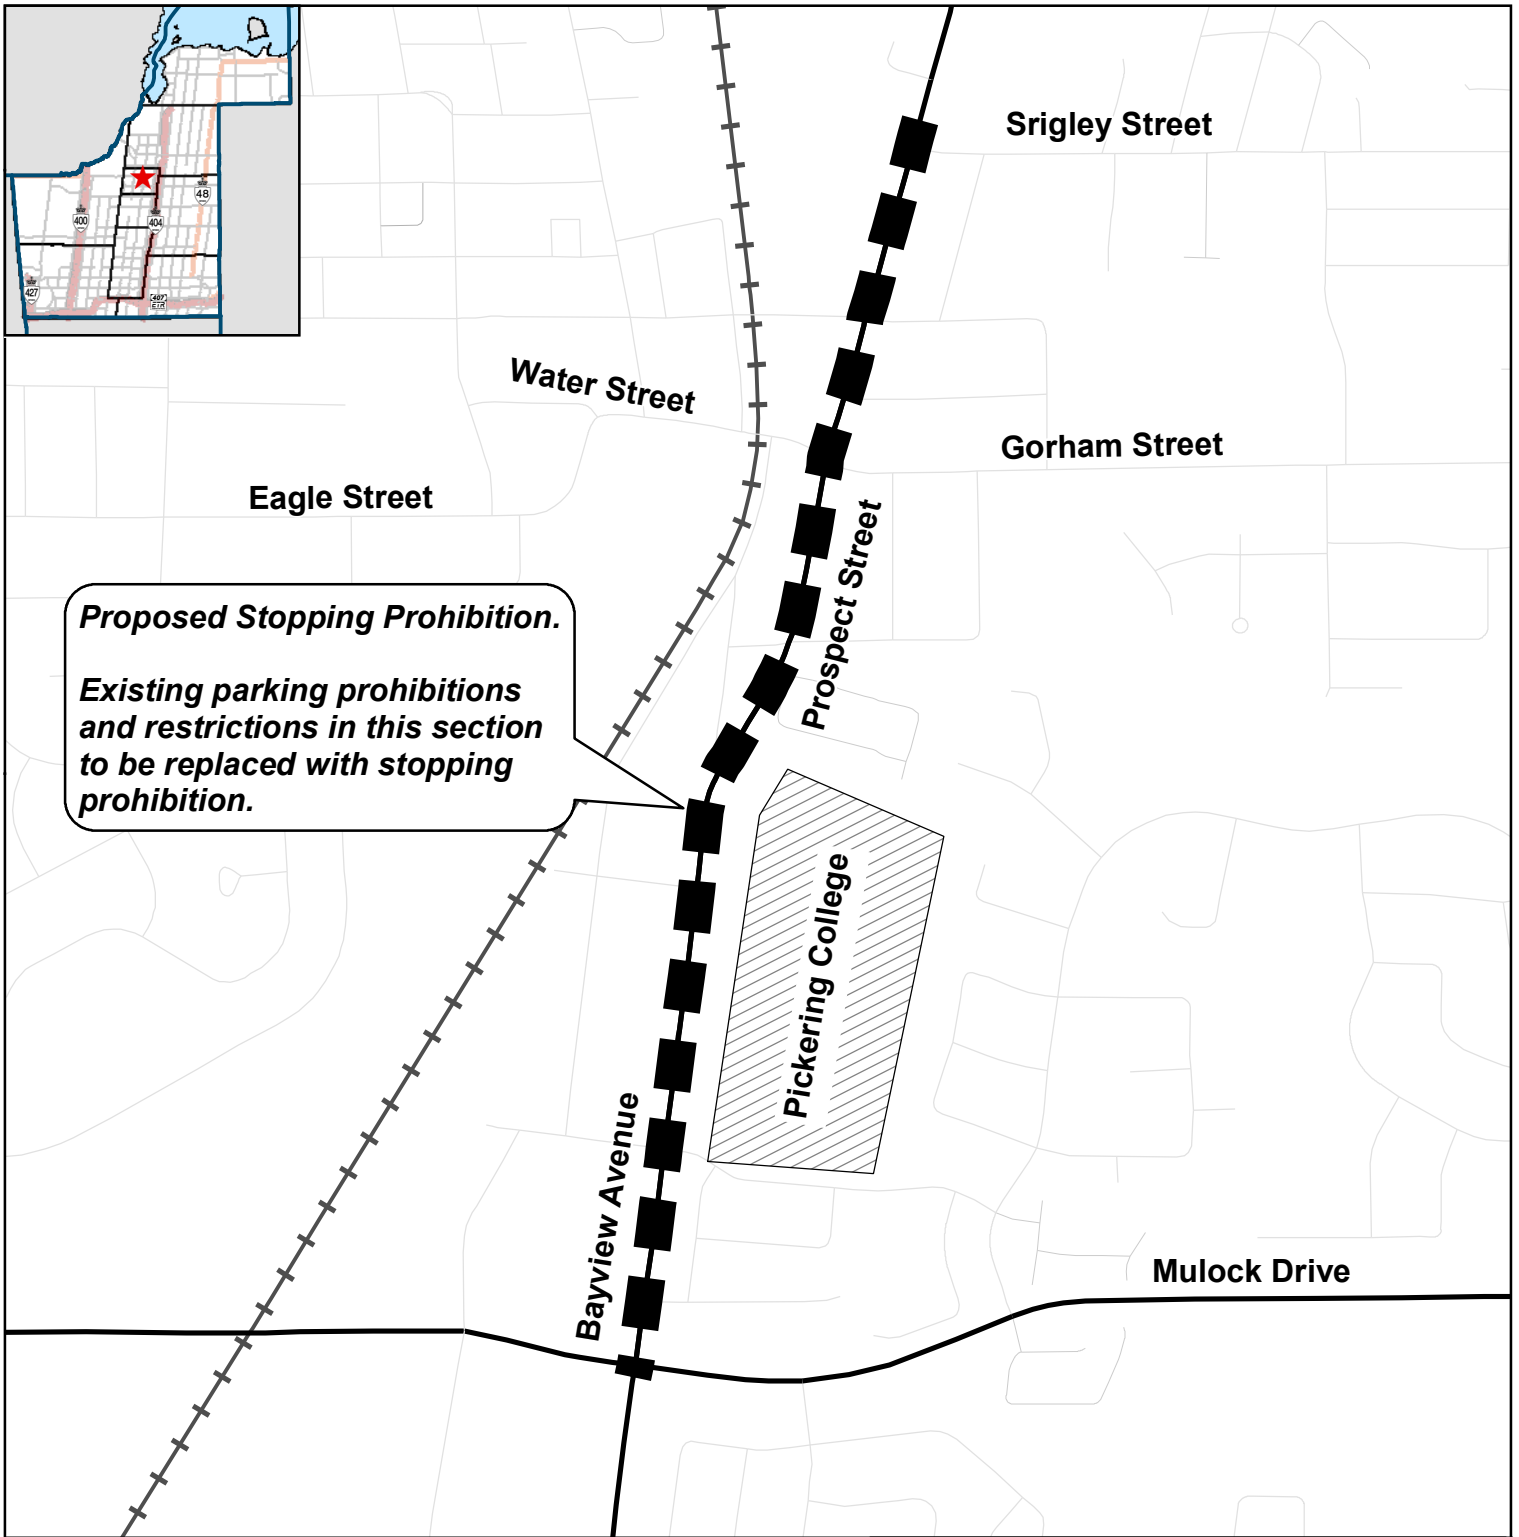

Table 3
New Stopping Prohibitions

Portion of Highway	Limit	Time of Day
Bayview Avenue/Prospect Street (Y.R. 34) Town of Newmarket	From the south limit of Mulock Drive to 30 metres north of the north limit of Srigley Street Both sides	'No Stopping' 24 hours, 7 days a week

Proposed Stopping Prohibition
Bayview Avenue/Prospect Street
Cycling Improvements
May 5, 2022

Legend

-  Proposed Stopping Prohibition
-  Regional Road
-  Local Road
-  Railway Track

Produced by:
Roads and Traffic Operations
Transportation Operations, Public Works
© Copyright, The Regional Municipality of York, Feb. 2022