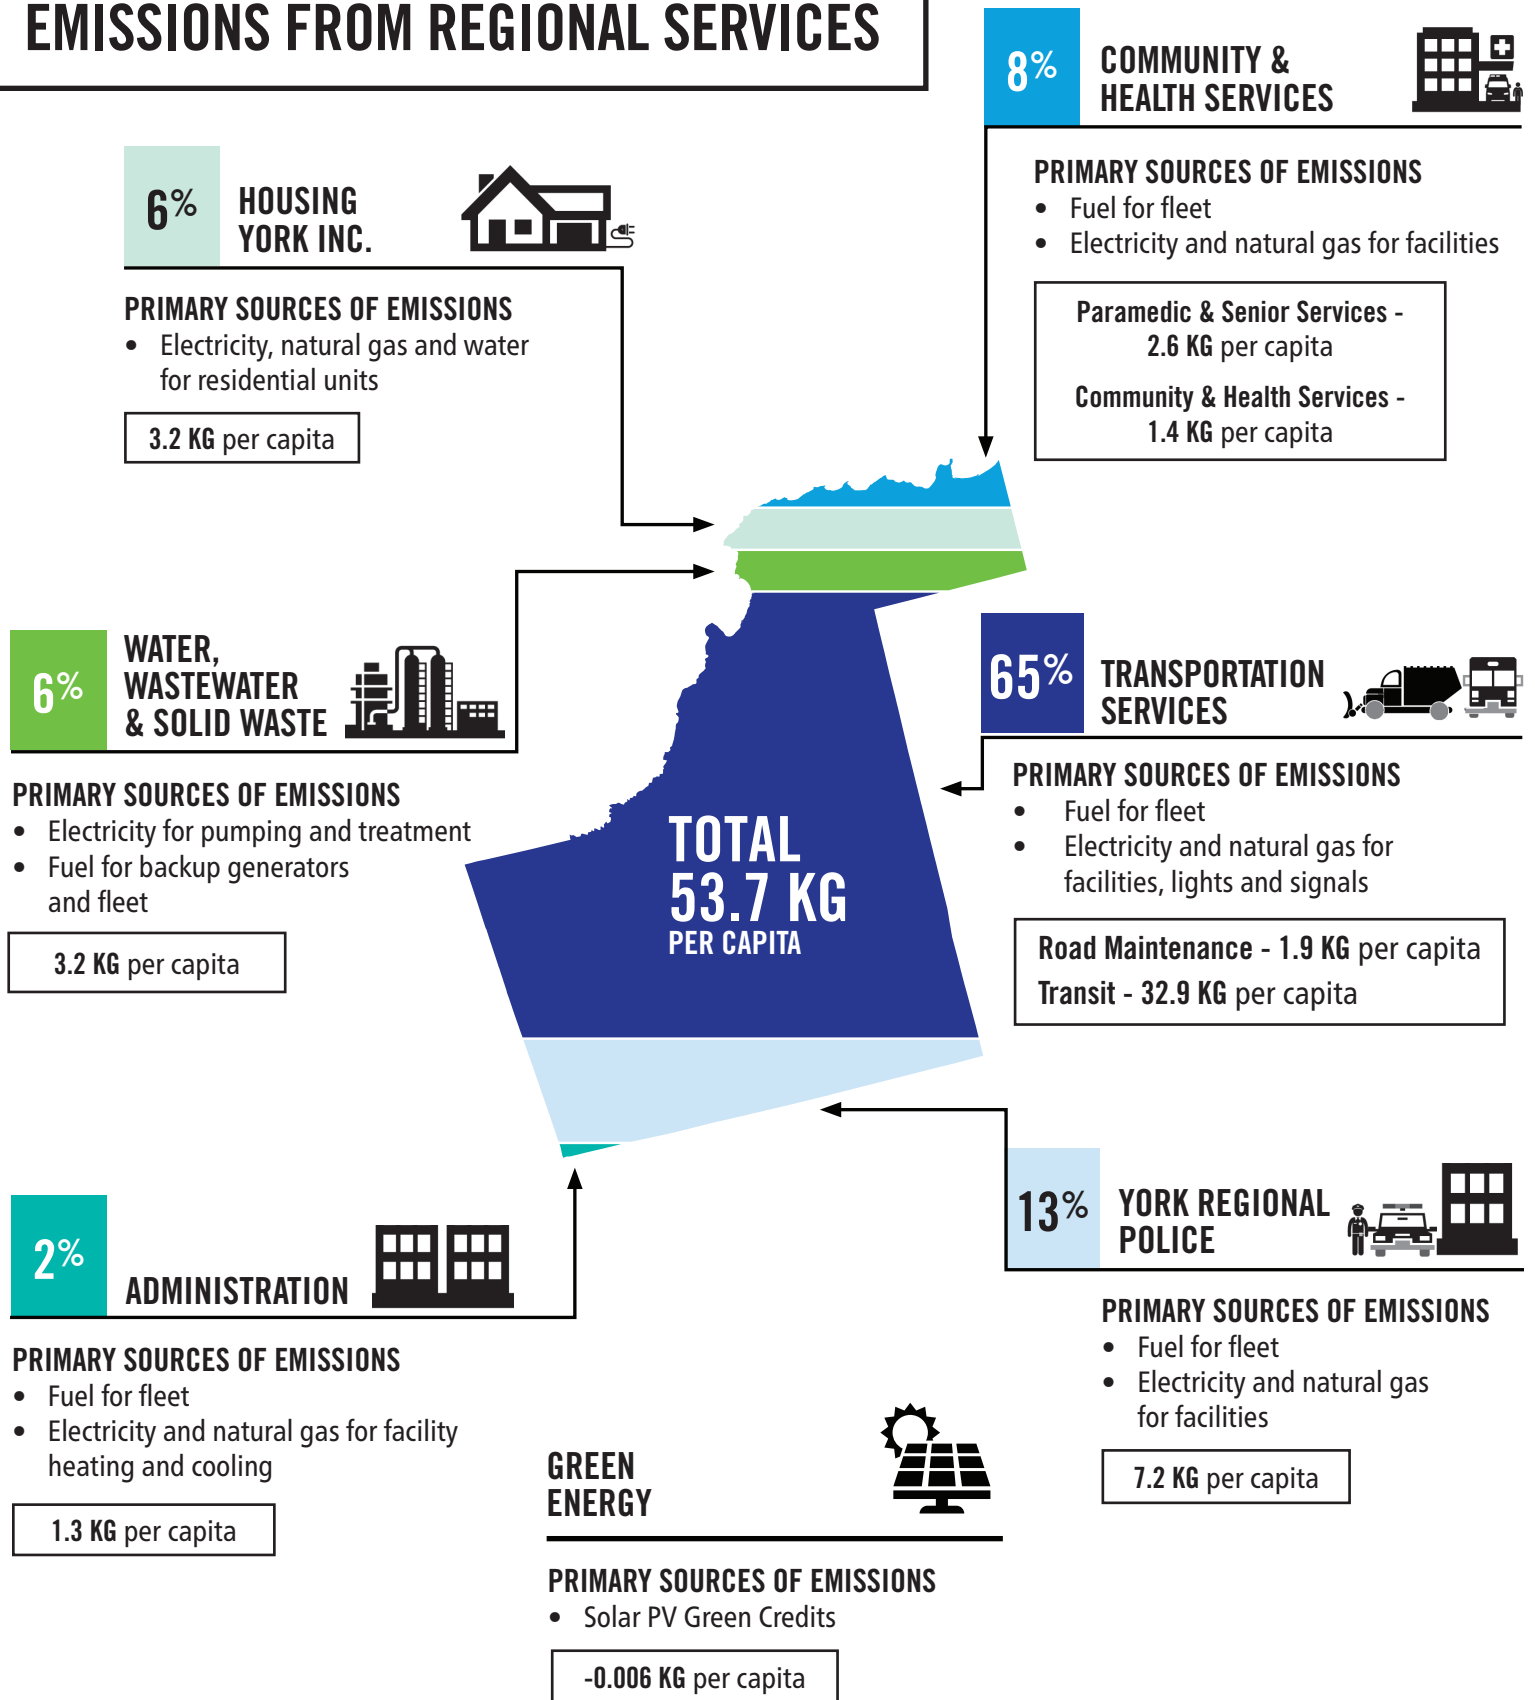

2021 PER CAPITA GREENHOUSE GAS EMISSIONS FROM REGIONAL SERVICES

IN 2021, EMISSIONS TO DELIVER YORK REGION SERVICES TOTALLED 53.7 KG/PERSON

2021 TOTAL EMISSIONS: 65,984 TONNES

2021 POPULATION: 1,228,180