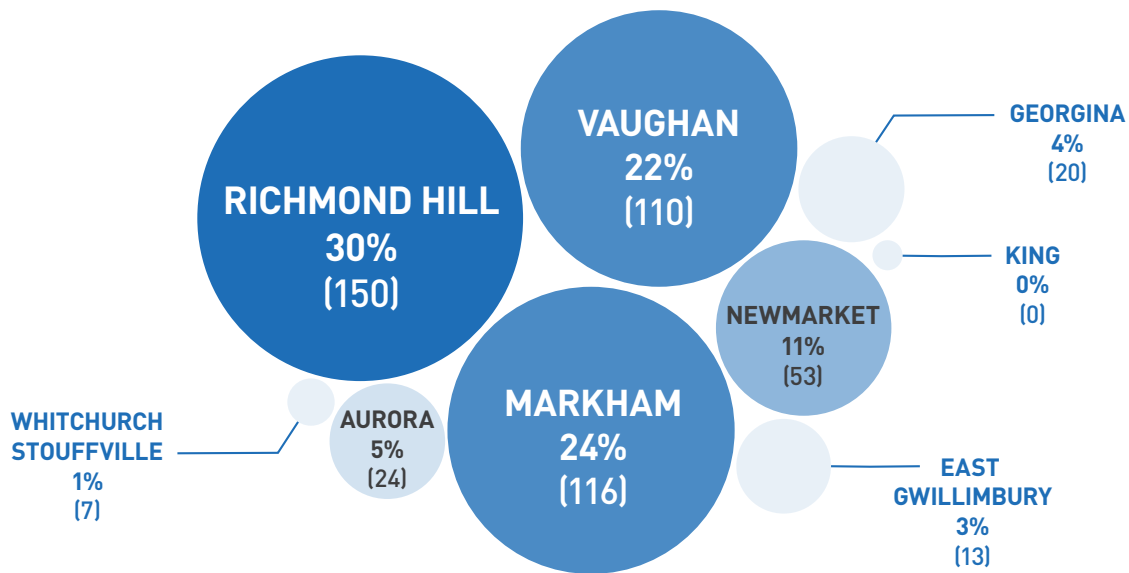

TRANSIT ASSISTANCE PROGRAM - PARTICIPANT DEMOGRAPHICS

Current Participants by Age Group

2018 Participants by Municipality

Created: April 17, 2019