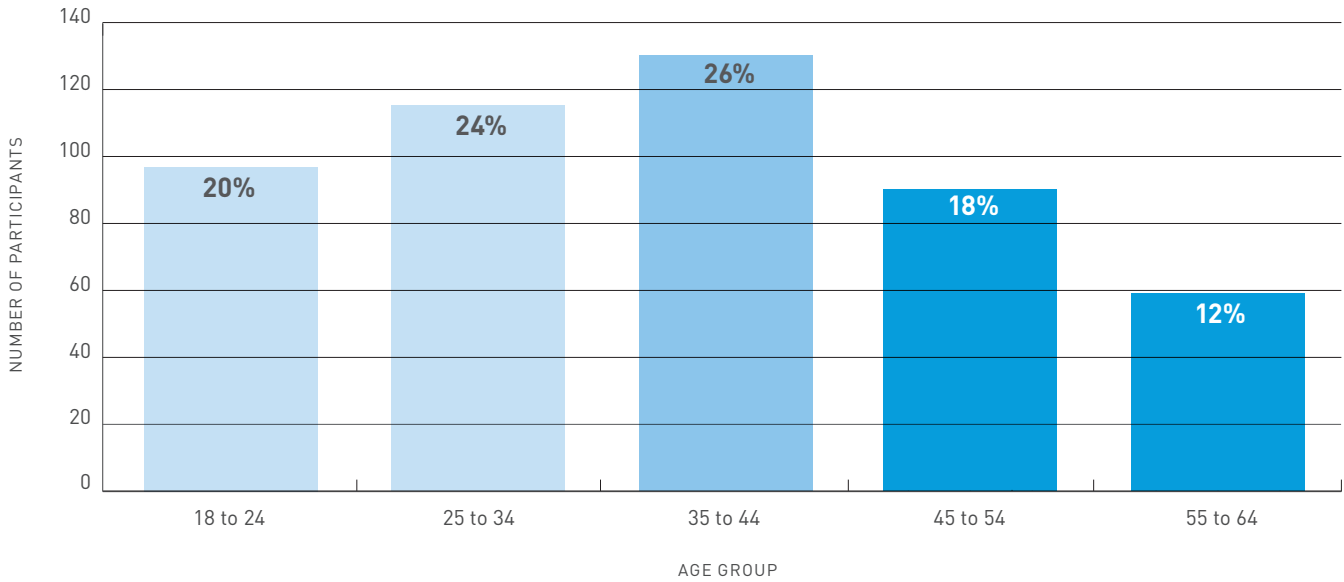

TRANSIT ASSISTANCE PROGRAM - PARTICIPANT DEMOGRAPHICS

Current Participants by Age Group

2018 Participants by Municipality

Created: April 17, 2019