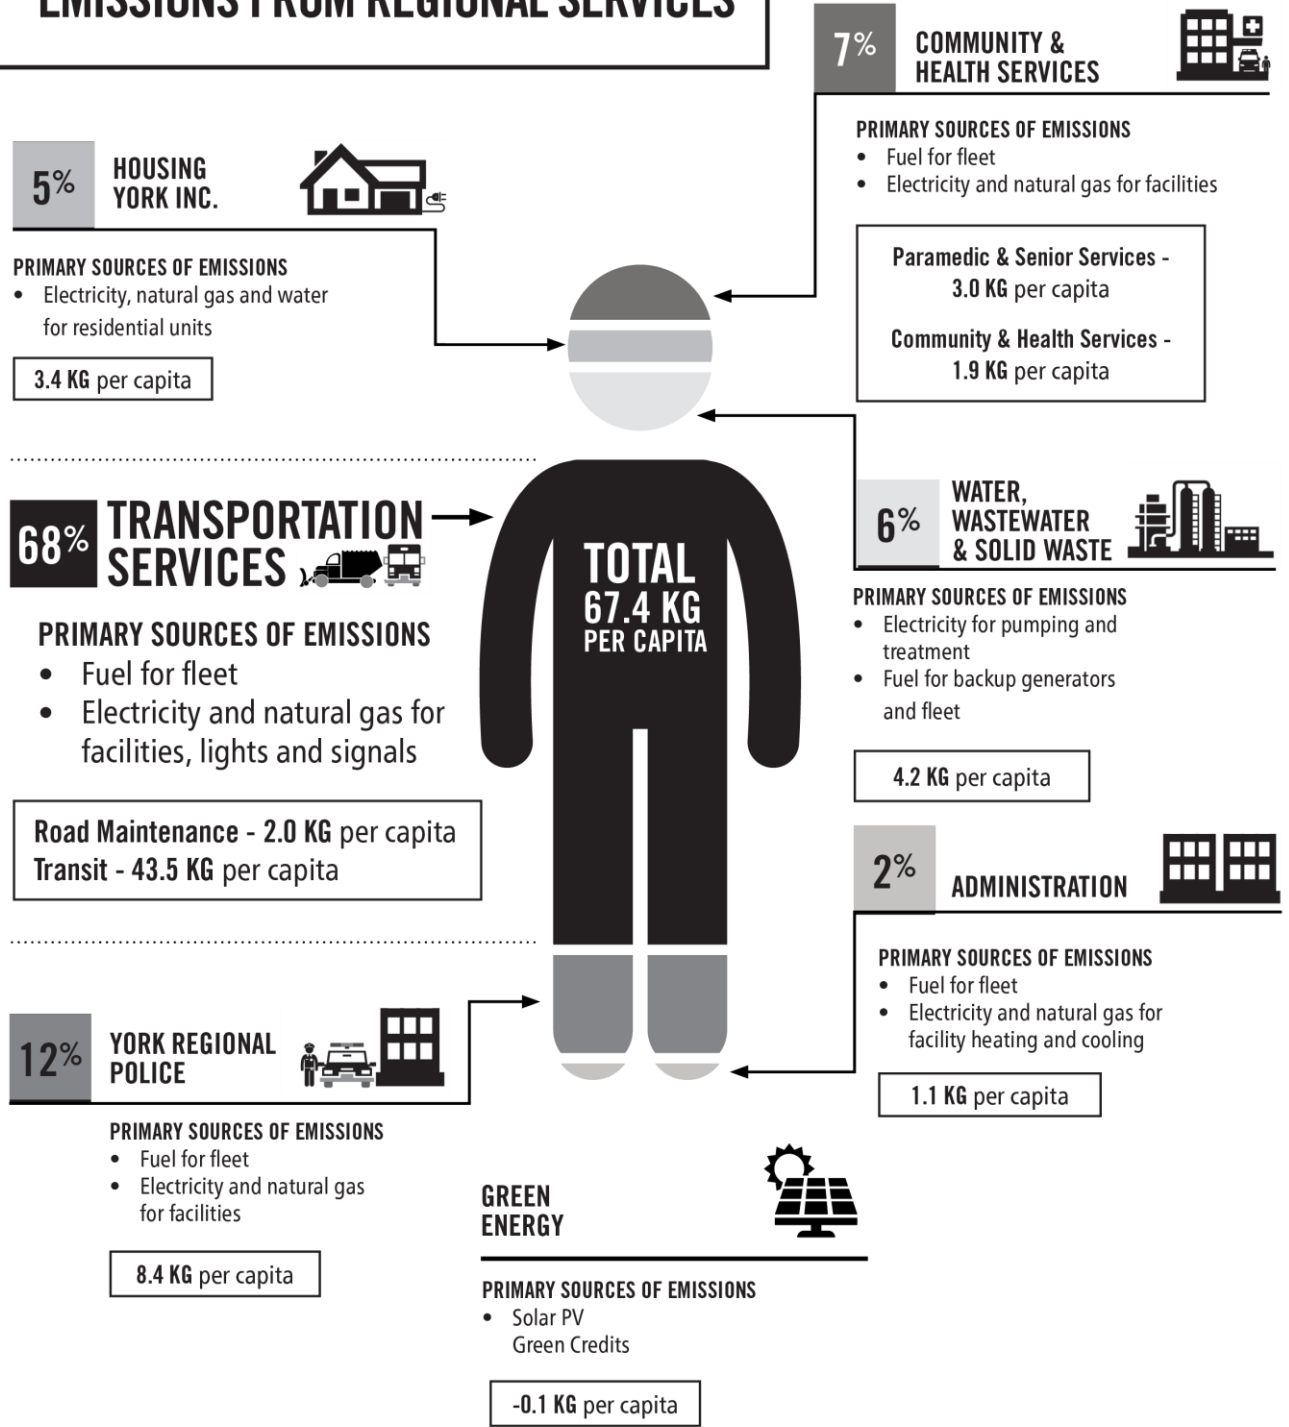

2018 PER CAPITA GREENHOUSE GAS EMISSIONS FROM REGIONAL SERVICES

HOW MUCH GREENHOUSE GAS IS PRODUCED TO PROVIDE REGIONAL SERVICES FOR ONE YEAR PER RESIDENT?

2018 TOTAL EMISSIONS: 80,635 TONNES | 2018 POPULATION: 1,196,559