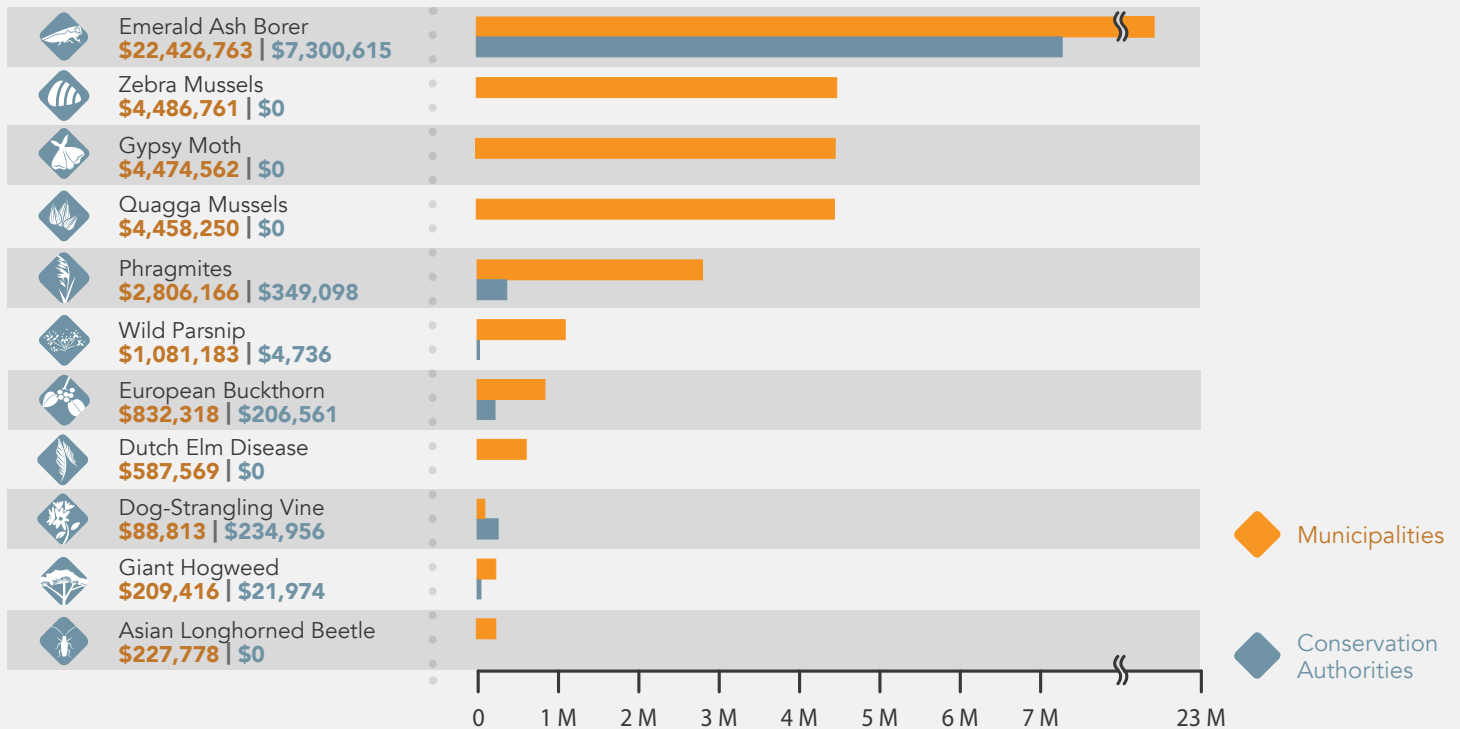

Total estimated expenditures by municipalities and conservation authorities across Ontario:

\$50.8 MILLION/YEAR

Estimated average expenditure per **Ontario municipality**:

\$218,148/YEAR

This number includes an average **\$1,077,562/YEAR** spent by **urban areas**, **\$213,518/YEAR** spent by **counties**, and **\$28,976/YEAR** spent by **townships**.

ESTIMATED ANNUAL EXPENDITURES ON INDIVIDUAL INVASIVE SPECIES

HOW WAS THE MONEY SPENT?

Municipalities

Conservation Authorities

- ◆ Prevention
- ◆ Detection
- ◆ Control & Management

It pays to invest in prevention. The invasion curve shows that investing in prevention provides economic returns **100x higher** than management after species arrival.²