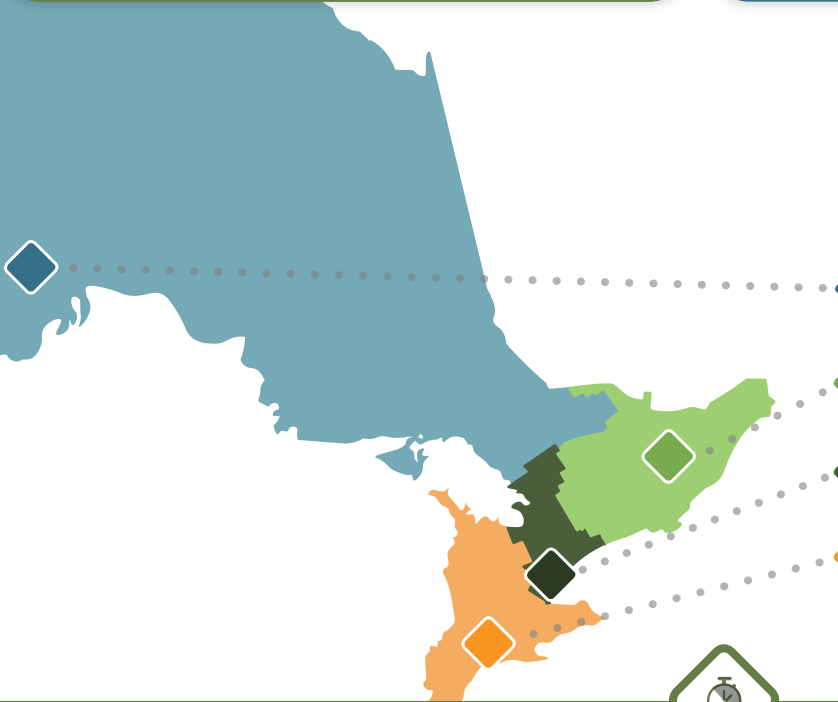

ESTIMATED EXPENDITURES ON INVASIVE SPECIES BY ONTARIO MUNICIPALITIES & CONSERVATION AUTHORITIES

Between 2017-2019, the Invasive Species Centre (ISC) conducted online and telephone surveys to review current known and reported expenditures on invasive species incurred by municipalities and conservation authorities in Ontario. We received data from 147 municipalities and 23 conservation authorities specific to the most recent fiscal year or annual expenditures. Estimates are based on averages and extrapolations of this data.

Total estimated expenditures by municipalities and conservation authorities across Ontario:

$50.8 MILLION/YEAR

Estimated average expenditure per **Ontario municipality**:

$218,148/YEAR

This number includes an average **$1,077,562/YEAR** spent by **urban areas**, **$213,518/YEAR** spent by **counties**, and **$28,976/YEAR** spent by **townships**.

Estimated average expenditure per **Ontario conservation authority**:

$314,724/YEAR

AVERAGE ANNUAL EXPENDITURES BY REGION:	
PER MUNICIPALITY	PER CONSERVATION AUTHORITY
$10,770	$9,735
$132,424	$293,757
$527,573	$710,222
$172,939	$127,403