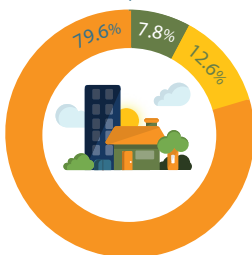

Estimated average expenditure per **Ontario conservation authority**:

\$314,724/YEAR

AVERAGE ANNUAL EXPENDITURES BY REGION:	
PER MUNICIPALITY	PER CONSERVATION AUTHORITY
\$10,770	\$9,735
\$132,424	\$293,757
\$527,573	\$710,222
\$172,939	\$127,403

ESTIMATED ANNUAL EXPENDITURES ON INDIVIDUAL INVASIVE SPECIES

HOW WAS THE MONEY SPENT?

Municipalities

Conservation Authorities

- ◆ Prevention
- ◆ Detection
- ◆ Control & Management

It pays to invest in prevention. The invasion curve shows that investing in prevention provides economic returns **100x higher** than management after species arrival.²